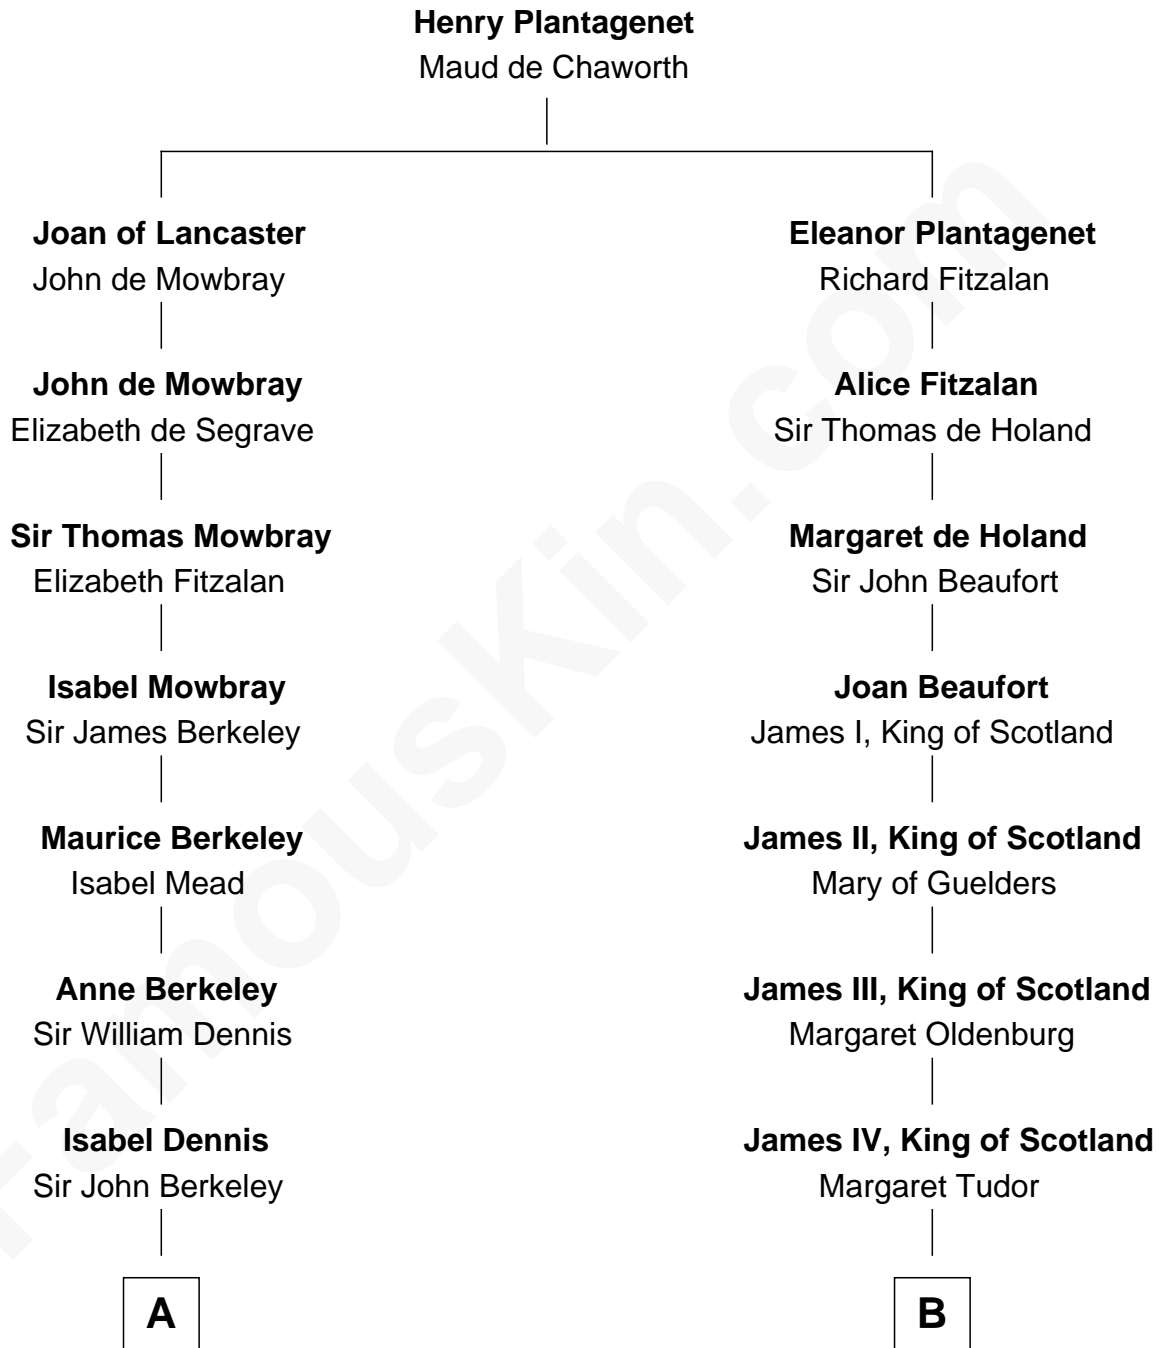

# FamousKin.com Relationship Chart of

**Jack London**

*Author of "The Call of the Wild"*

8th cousin 10 times removed of

**Mary Stuart**

*Queen of Scots*

**C**

—  
**Flora Wellman**  
William Henry Chaney

—  
**Jack London**  
*Author of "The Call of the Wild"*

FamousKin.com