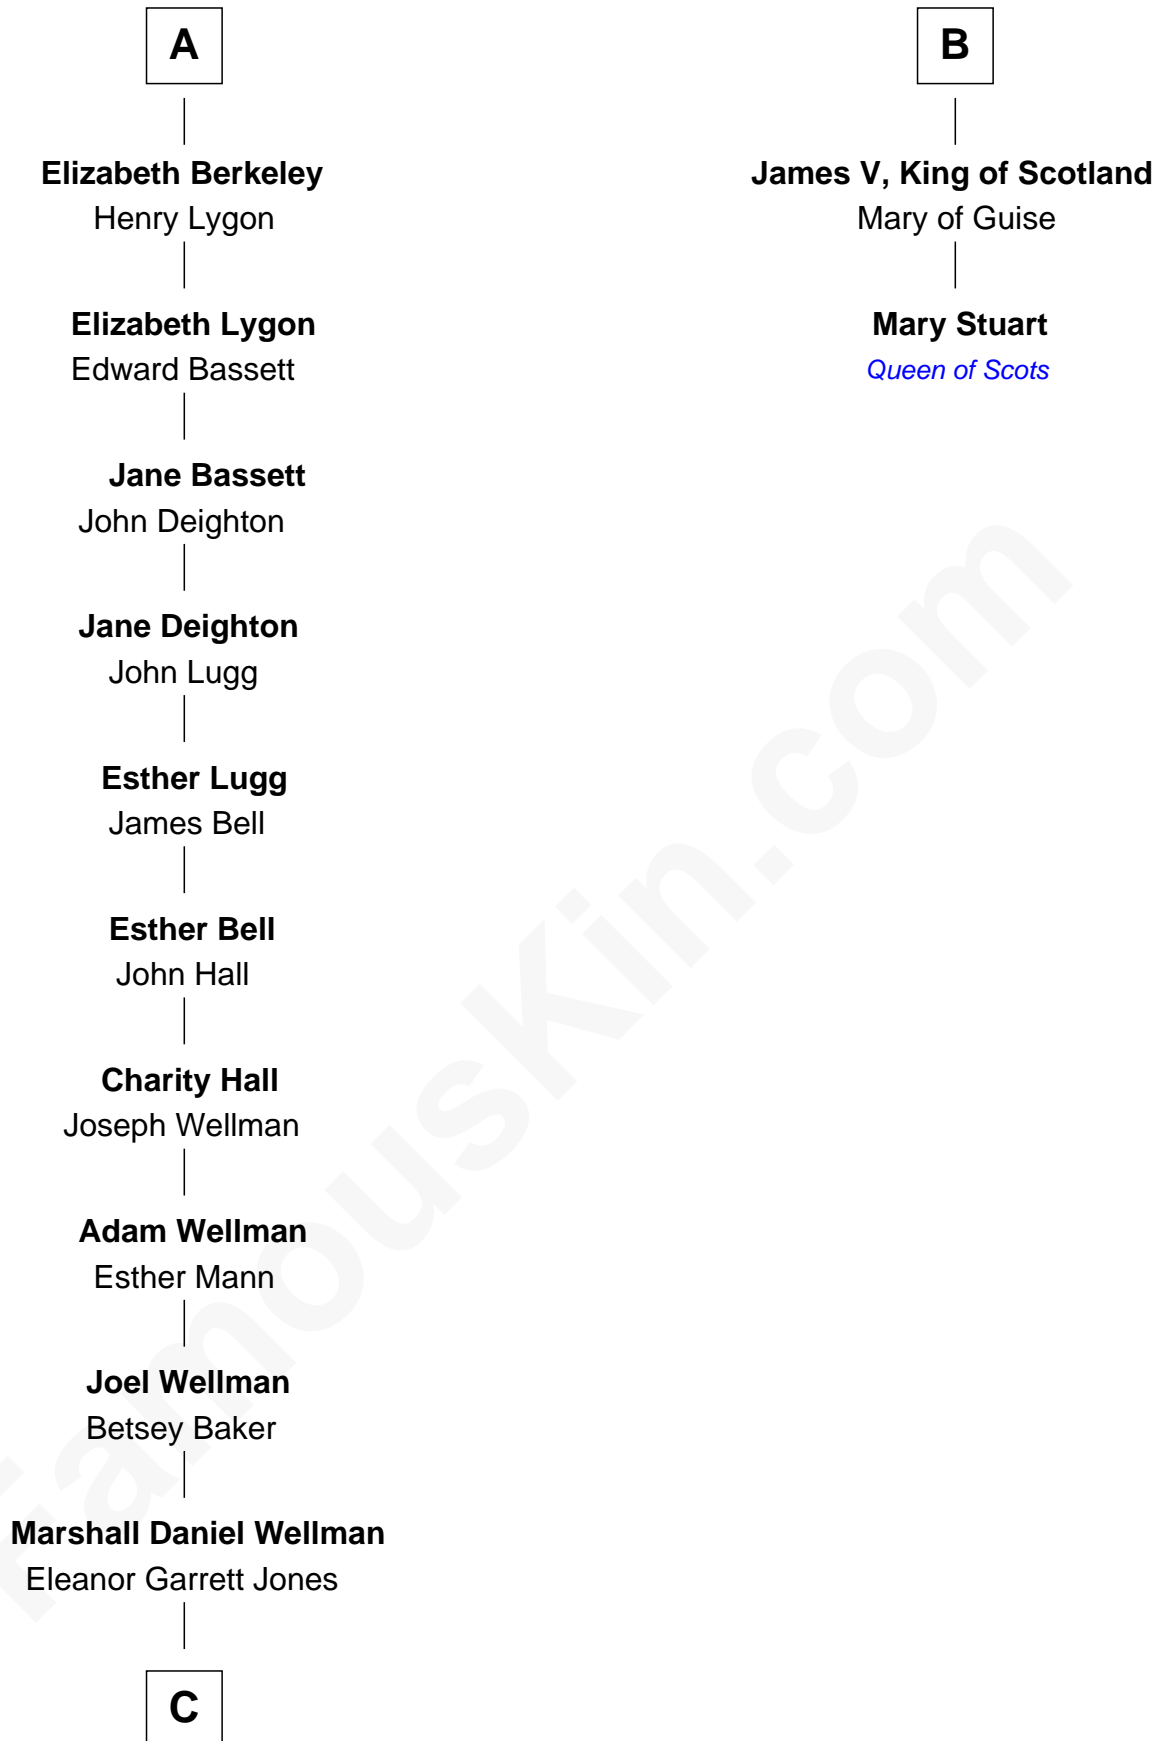

# FamousKin.com Relationship Chart of

**Jack London**

*Author of "The Call of the Wild"*

8th cousin 10 times removed of

**Mary Stuart**

*Queen of Scots*

**C**

—  
**Flora Wellman**  
William Henry Chaney

—  
**Jack London**  
*Author of "The Call of the Wild"*

FamousKin.com