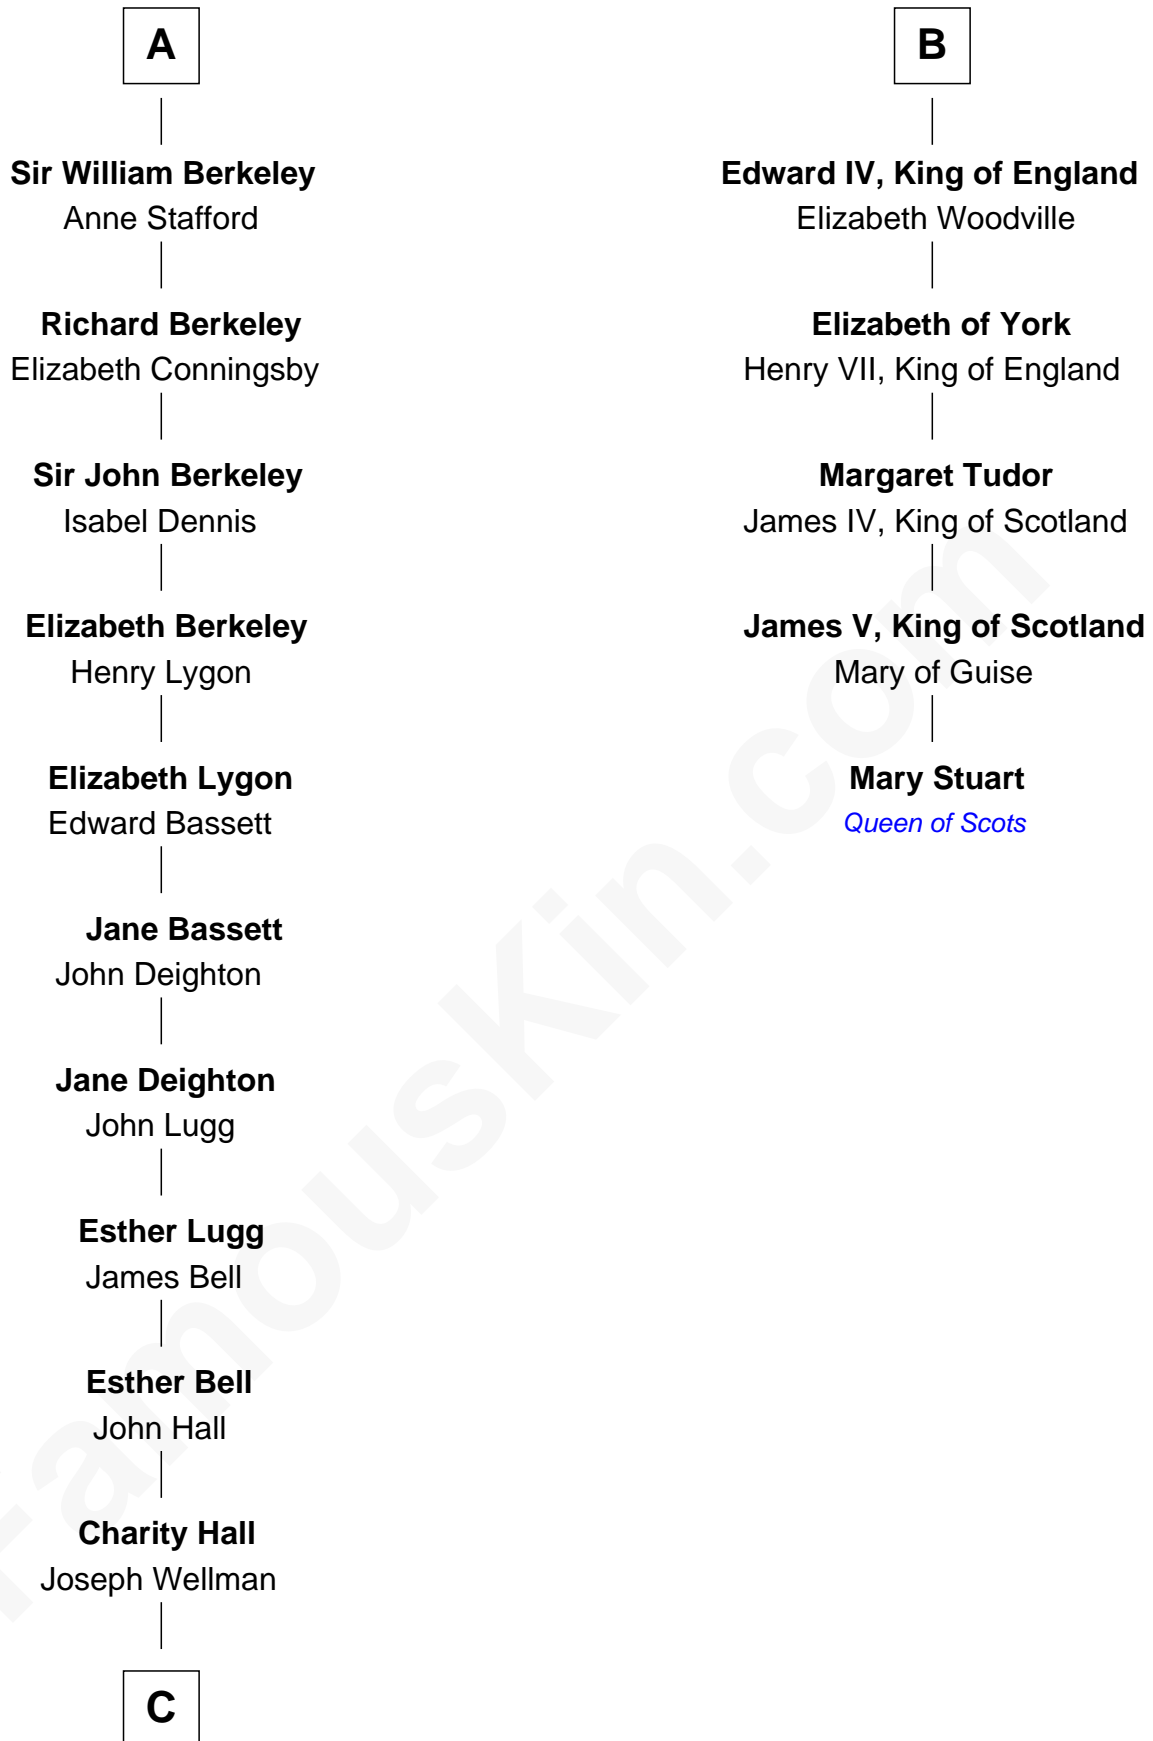

# FamousKin.com Relationship Chart of

**Jack London**

*Author of "The Call of the Wild"*

11th cousin 10 times removed of

**Mary Stuart**

*Queen of Scots*

**C**

—  
**Adam Wellman**

Esther Mann

—  
**Joel Wellman**

Betsey Baker

—  
**Marshall Daniel Wellman**

Eleanor Garrett Jones

—  
**Flora Wellman**

William Henry Chaney

—  
**Jack London**