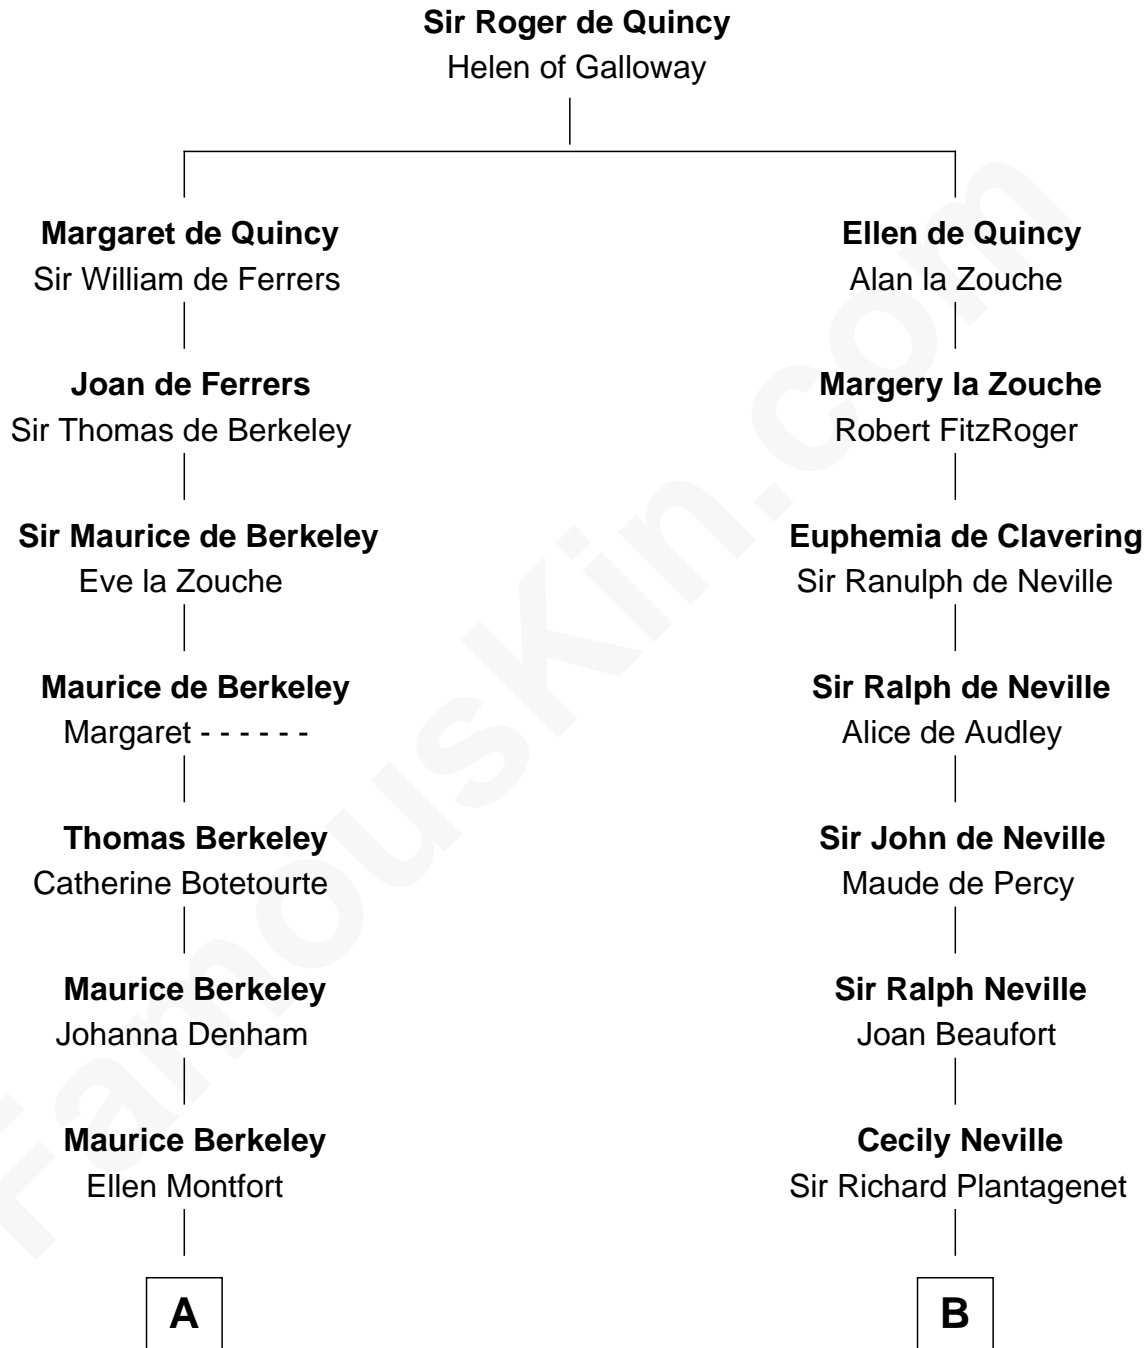

# FamousKin.com Relationship Chart of

**Jack London**

*Author of "The Call of the Wild"*

11th cousin 10 times removed of

**Mary Stuart**

*Queen of Scots*

**C**

—  
**Adam Wellman**

Esther Mann

—  
**Joel Wellman**

Betsey Baker

—  
**Marshall Daniel Wellman**

Eleanor Garrett Jones

—  
**Flora Wellman**

William Henry Chaney

—  
**Jack London**