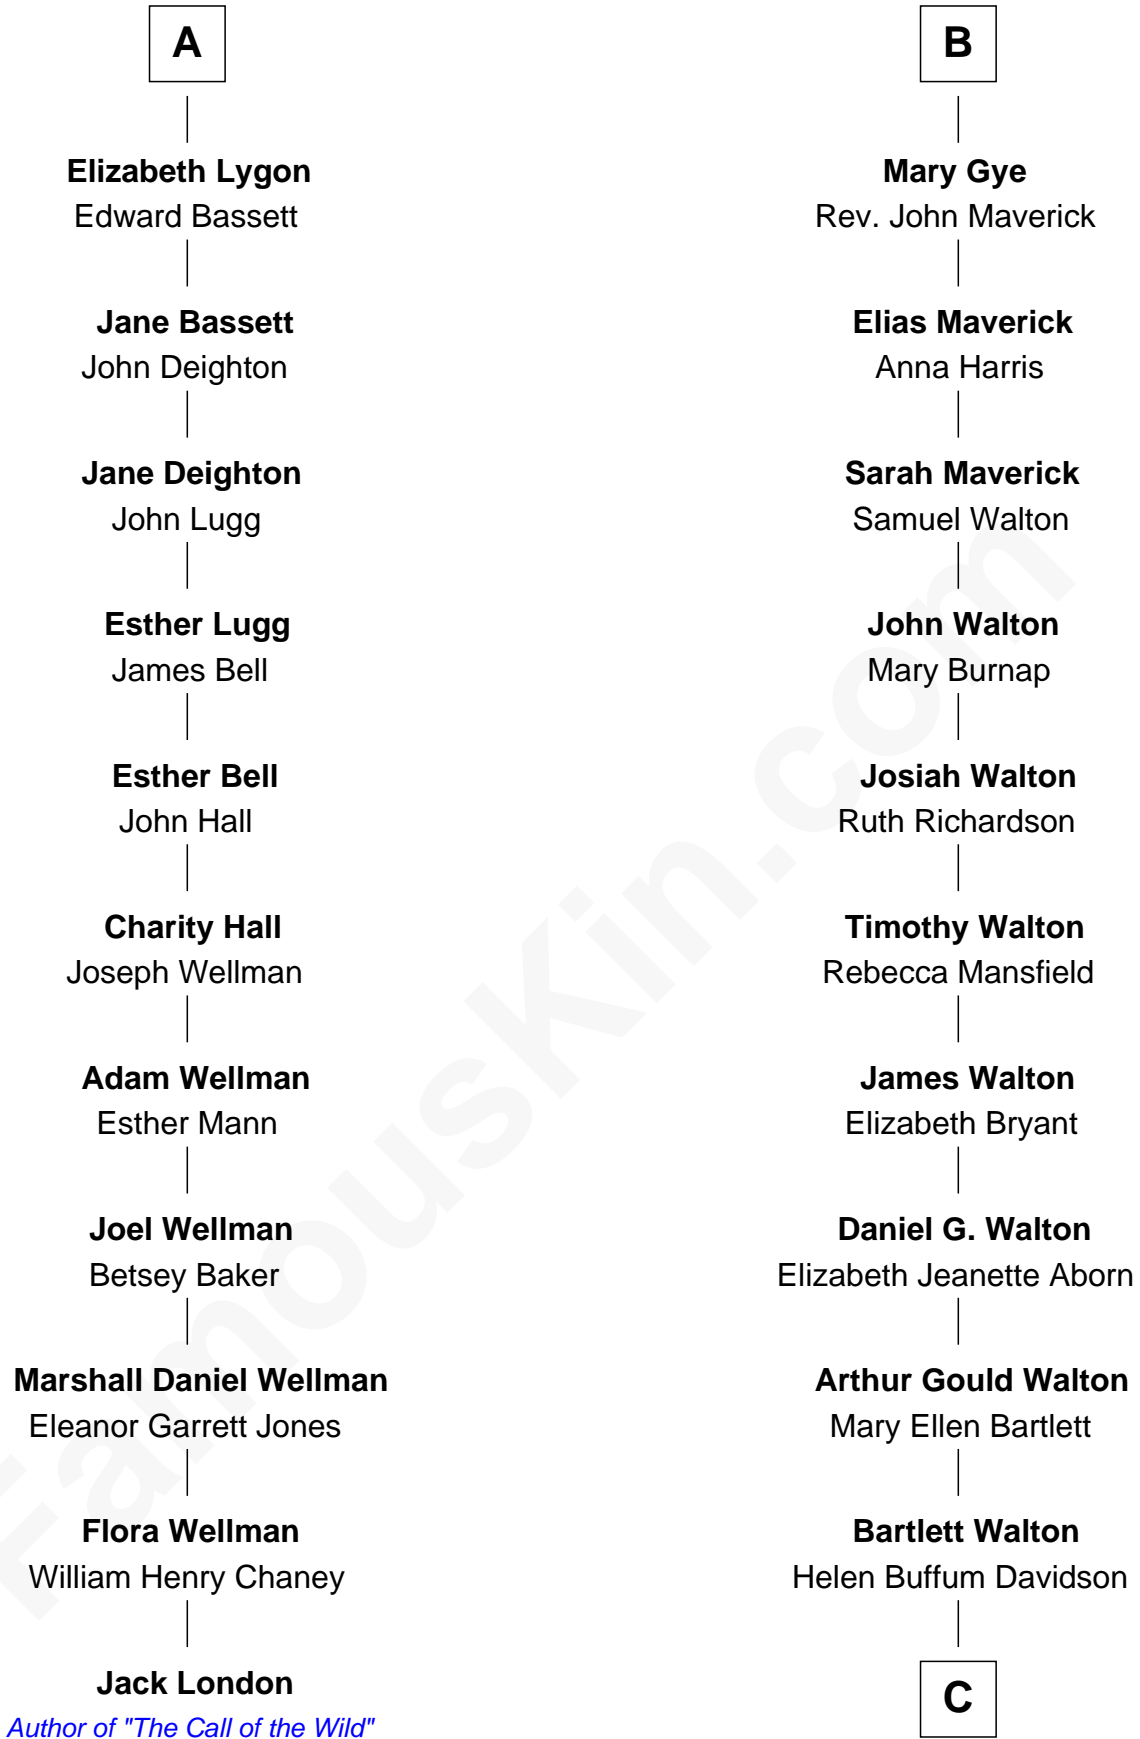

FamousKin.com

Relationship Chart of

Jack London

Author of "The Call of the Wild"

17th cousin 1 time removed of

A. Bartlett Giamatti

Major League Baseball Commissioner

Richard Fitzalan
Eleanor Plantagenet

C

Mary Claybaugh Walton

Valentine John Giamatti

A. Bartlett Giamatti

Major League Baseball Commissioner

FamousKin.com