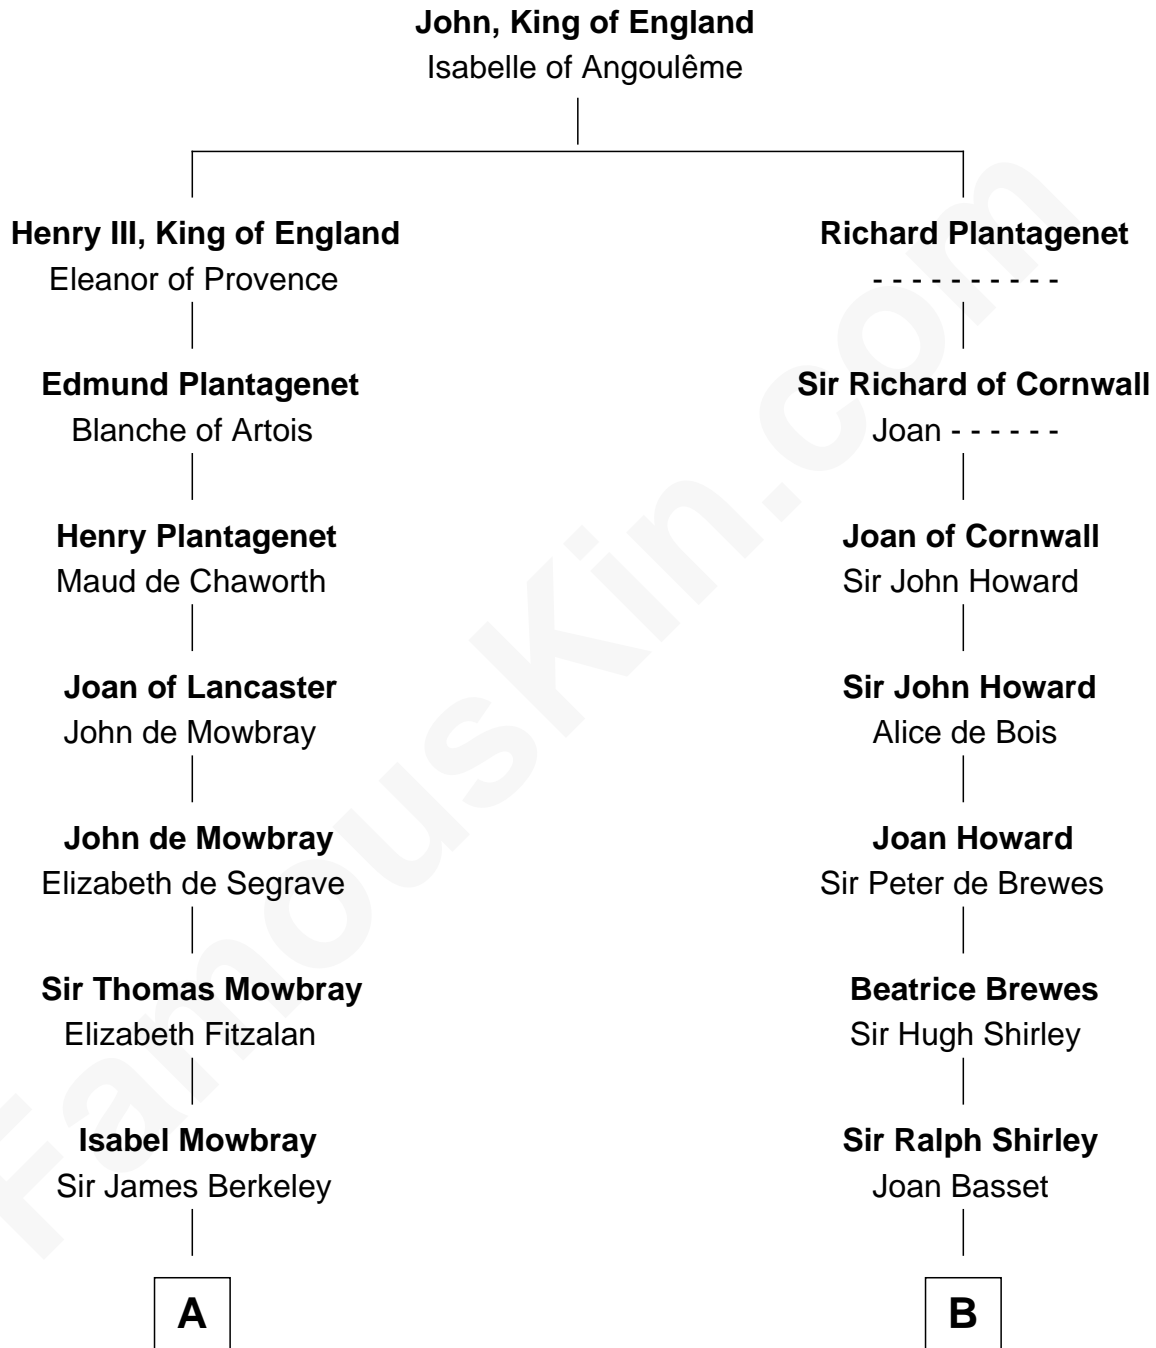

# FamousKin.com Relationship Chart of

**Jack London**

*Author of "The Call of the Wild"*

21st cousin of

**William Henry Moore**

*Co-Founder, U.S. Steel and Nabisco*

**C**

**Adam Wellman**

Esther Mann

**Joel Wellman**

Betsey Baker

**Marshall Daniel Wellman**

Eleanor Garrett Jones

**Flora Wellman**

William Henry Chaney

**Jack London**

**Rachael Arvilla Beckwith**

Nathaniel Ford Moore

**William Henry Moore**

*Co-Founder, U.S. Steel and Nabisco*