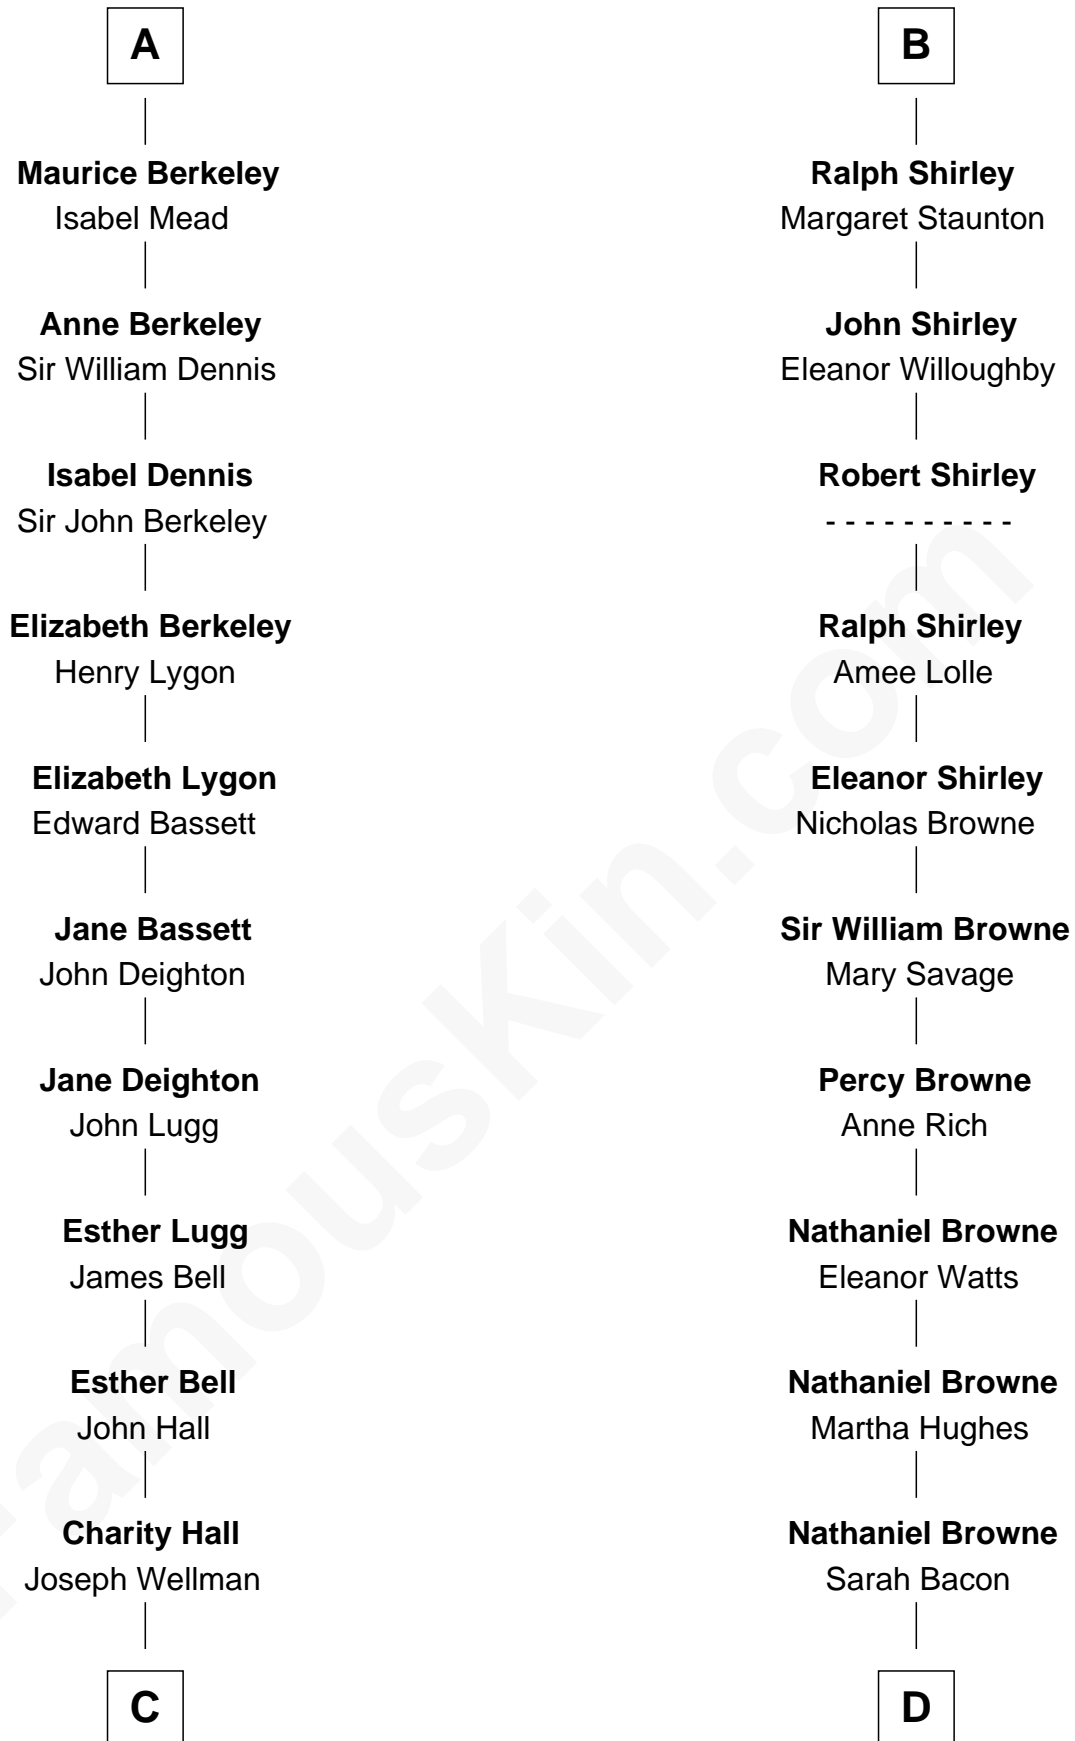

# FamousKin.com Relationship Chart of

**Jack London**

*Author of "The Call of the Wild"*

21st cousin of

**William Henry Moore**

*Co-Founder, U.S. Steel and Nabisco*

**C**

**Adam Wellman**

Esther Mann

**Joel Wellman**

Betsey Baker

**Marshall Daniel Wellman**

Eleanor Garrett Jones

**Flora Wellman**

William Henry Chaney

**Jack London**

*Author of "The Call of the Wild"*

**D**

**Sarah Browne**

George Beckwith

**George Beckwith**

Rachel Marsh

**George Beckwith**

Mary Bradley

**Rachael Arvilla Beckwith**

Nathaniel Ford Moore

**William Henry Moore**

*Co-Founder, U.S. Steel and Nabisco*