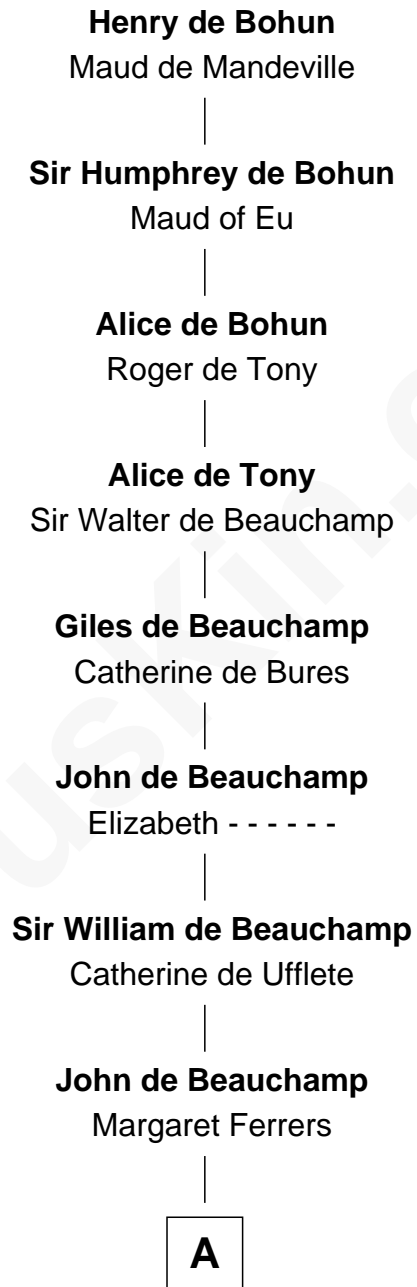

FamousKin.com Relationship Chart of

Jack London

Author of "The Call of the Wild"

20th Great-grandson of

Henry de Bohun

Magna Carta Surety

A

Sir Richard de Beauchamp

Elizabeth Stafford

Anne de Beauchamp

Sir Richard Lygon

Sir Richard Lygon

Margaret Greville

Henry Lygon

Elizabeth Berkeley

Elizabeth Lygon