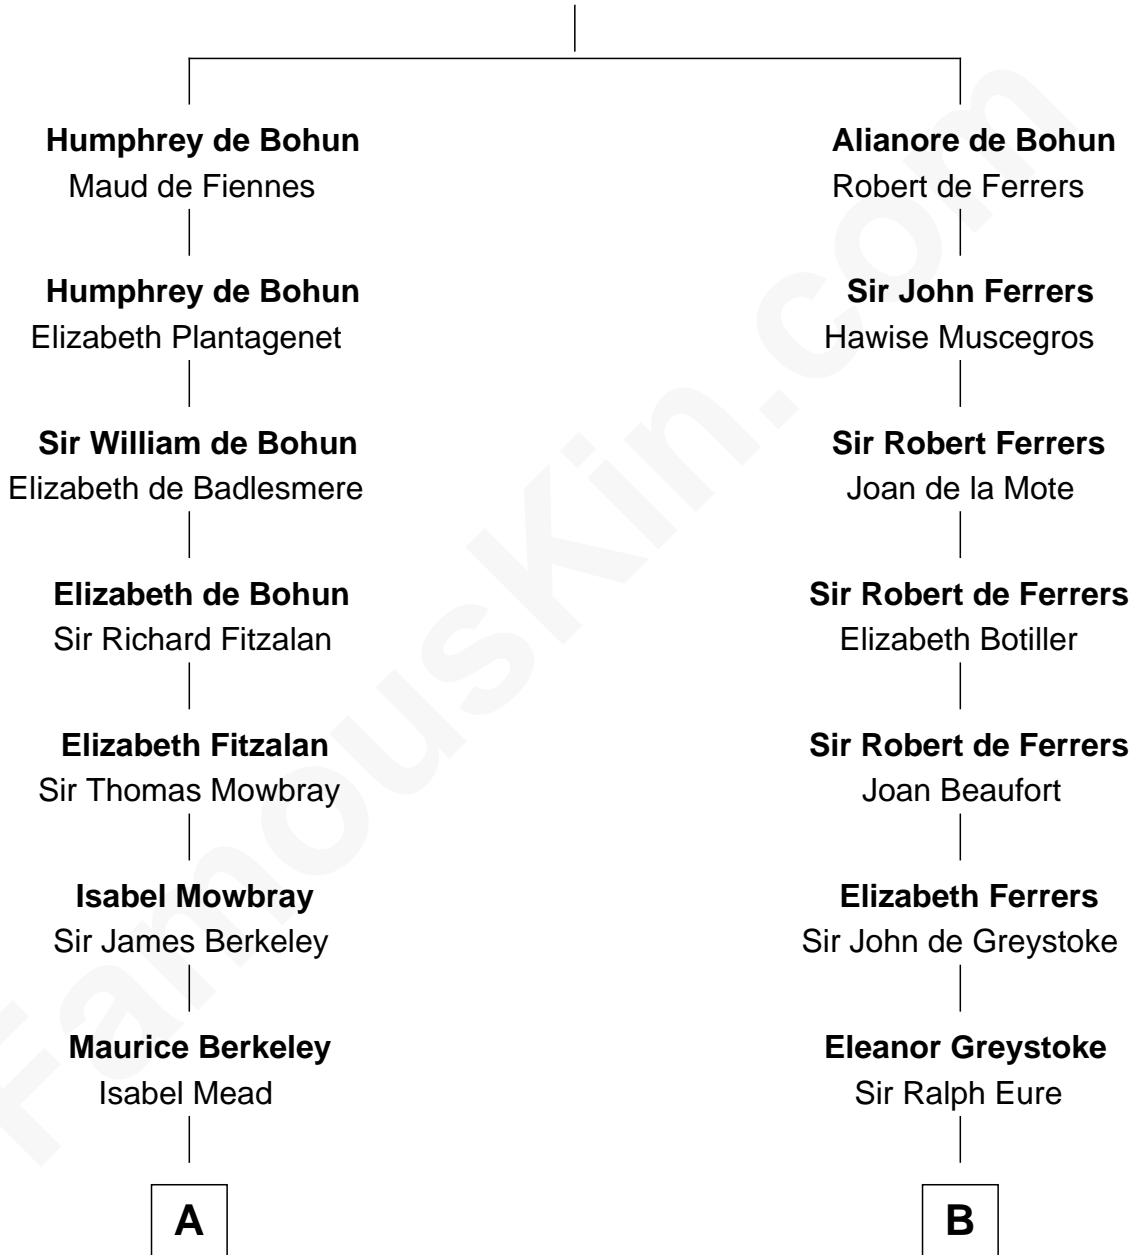

## Relationship Chart of

### Jack London

Author of "The Call of the Wild"

20th cousin 1 time removed of

### William Howard Taft

27th U.S. President

#### Sir Humphrey de Bohun

Eleanor de Braiose

**C**

**Joel Wellman**

Betsey Baker

**Marshall Daniel Wellman**

Eleanor Garrett Jones

**Flora Wellman**