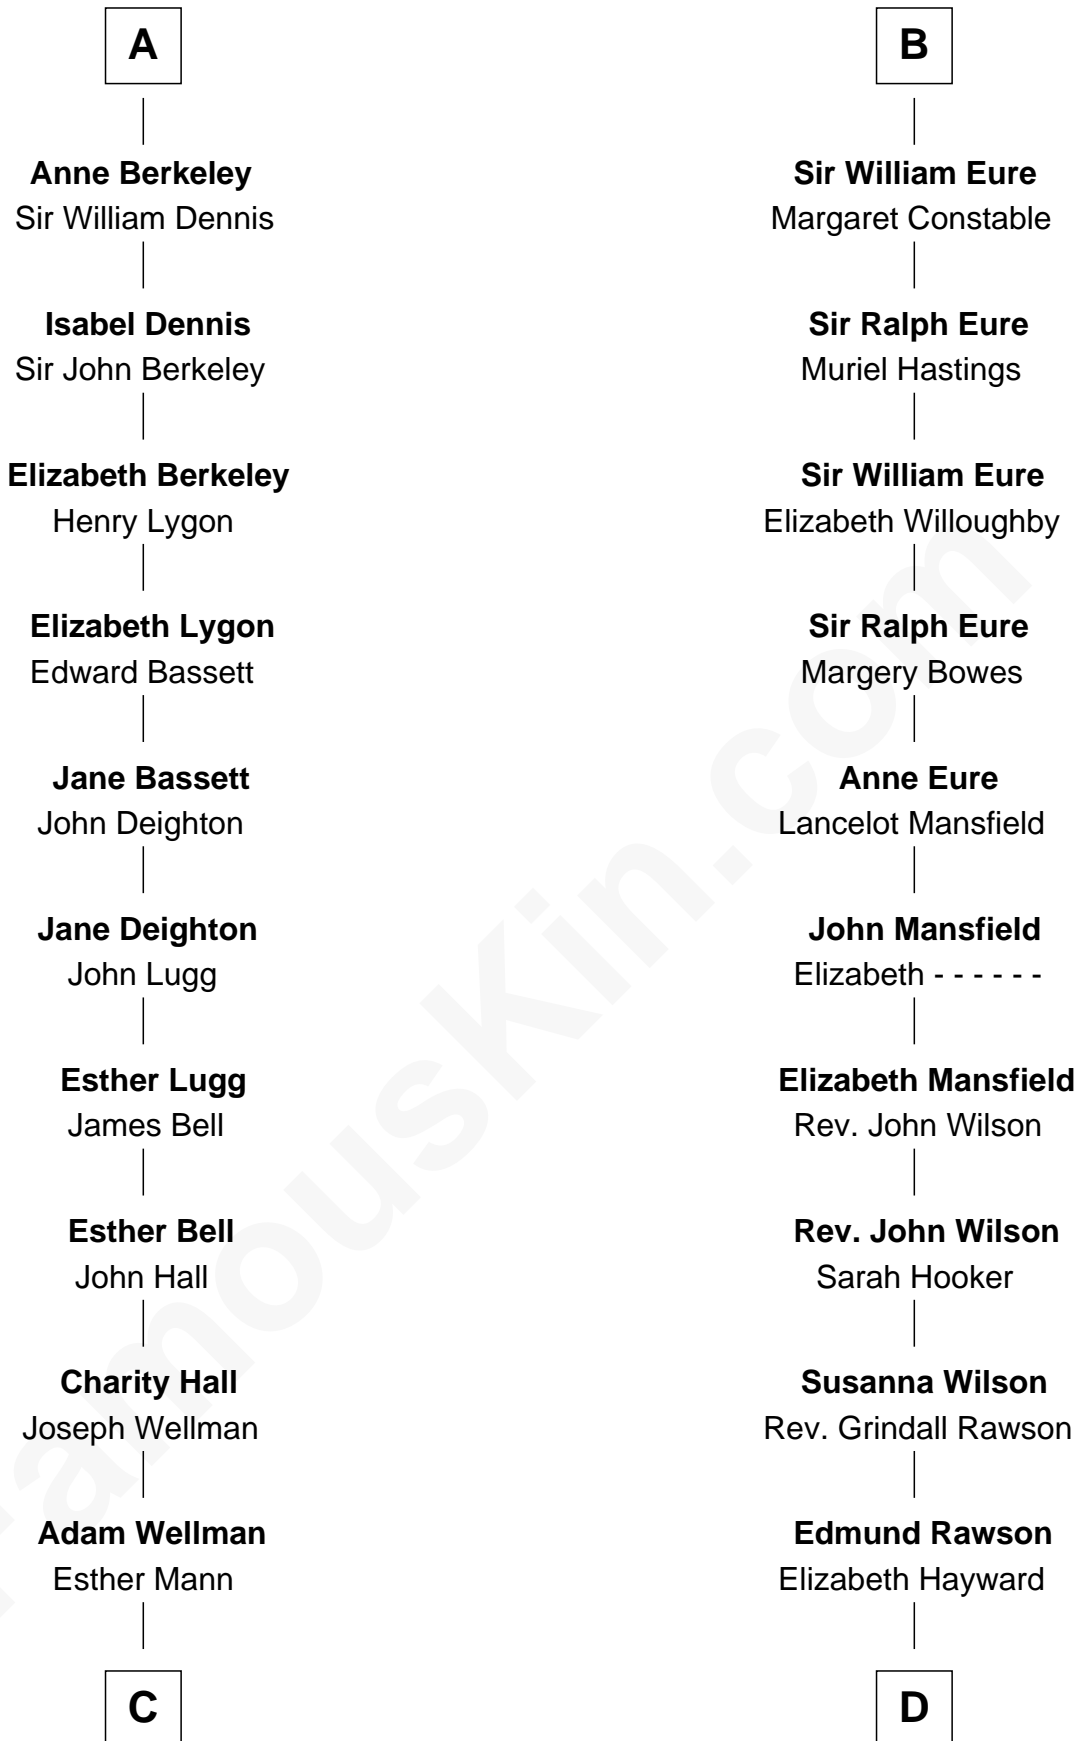

### Jack London

Author of "The Call of the Wild"

20th cousin 1 time removed of

### William Howard Taft

27th U.S. President

#### Sir Humphrey de Bohun

Eleanor de Braiose

**C**

**Joel Wellman**

Betsey Baker

**Marshall Daniel Wellman**

Eleanor Garrett Jones

**Flora Wellman**

William Henry Chaney

**Jack London**

*Author of "The Call of the Wild"*

**D**

**Abner Rawson**

Mary Allen

**Rhoda Rawson**

Aaron Taft