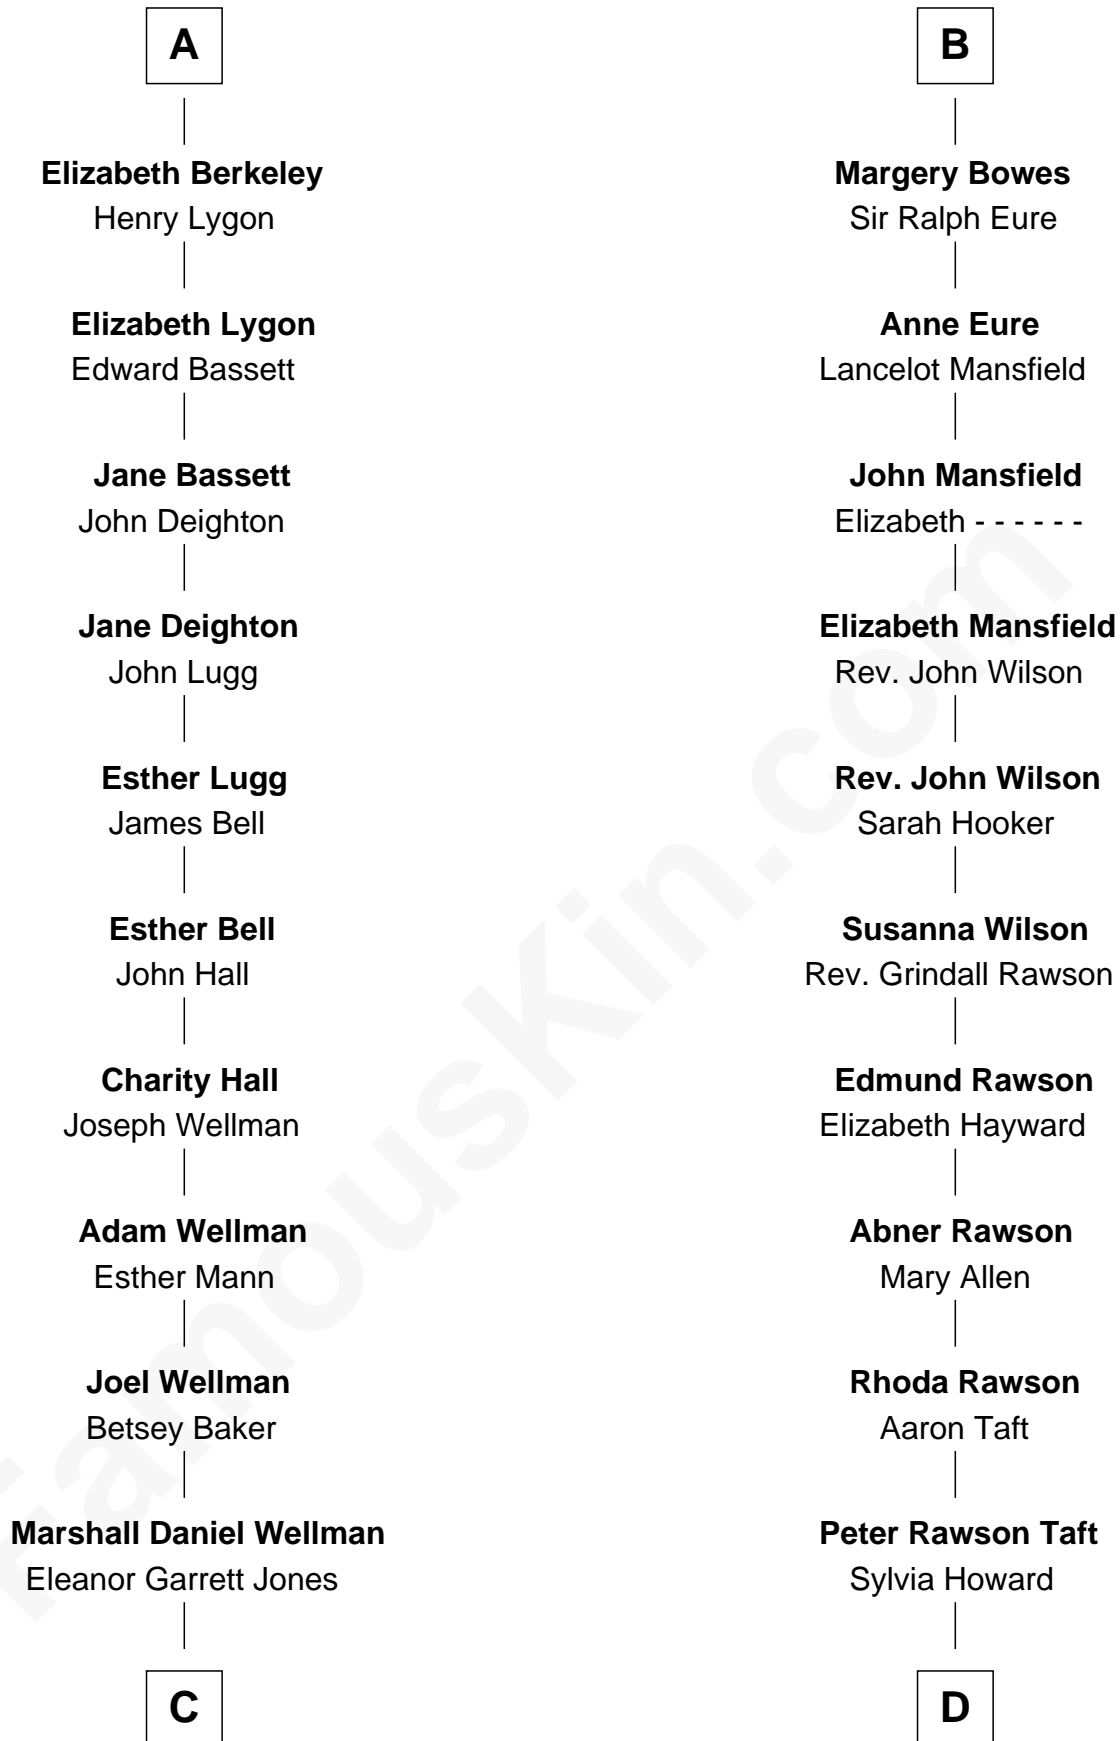

FamousKin.com Relationship Chart of

Jack London

Author of "The Call of the Wild"

18th cousin of

William Howard Taft

27th U.S. President

Sir Maurice de Berkeley

Eve la Zouche

Maurice de Berkeley

Margaret - - - - -

Thomas Berkeley

Catherine Botetourte

Maurice Berkeley

Johanna Denham

Maurice Berkeley

Ellen Montfort

Maud FitzHugh

Sir Ralph Bowes

Margery Conyers

Sir Ralph Bowes

Elizabeth Clifford

B

C

Flora Wellman
William Henry Chaney