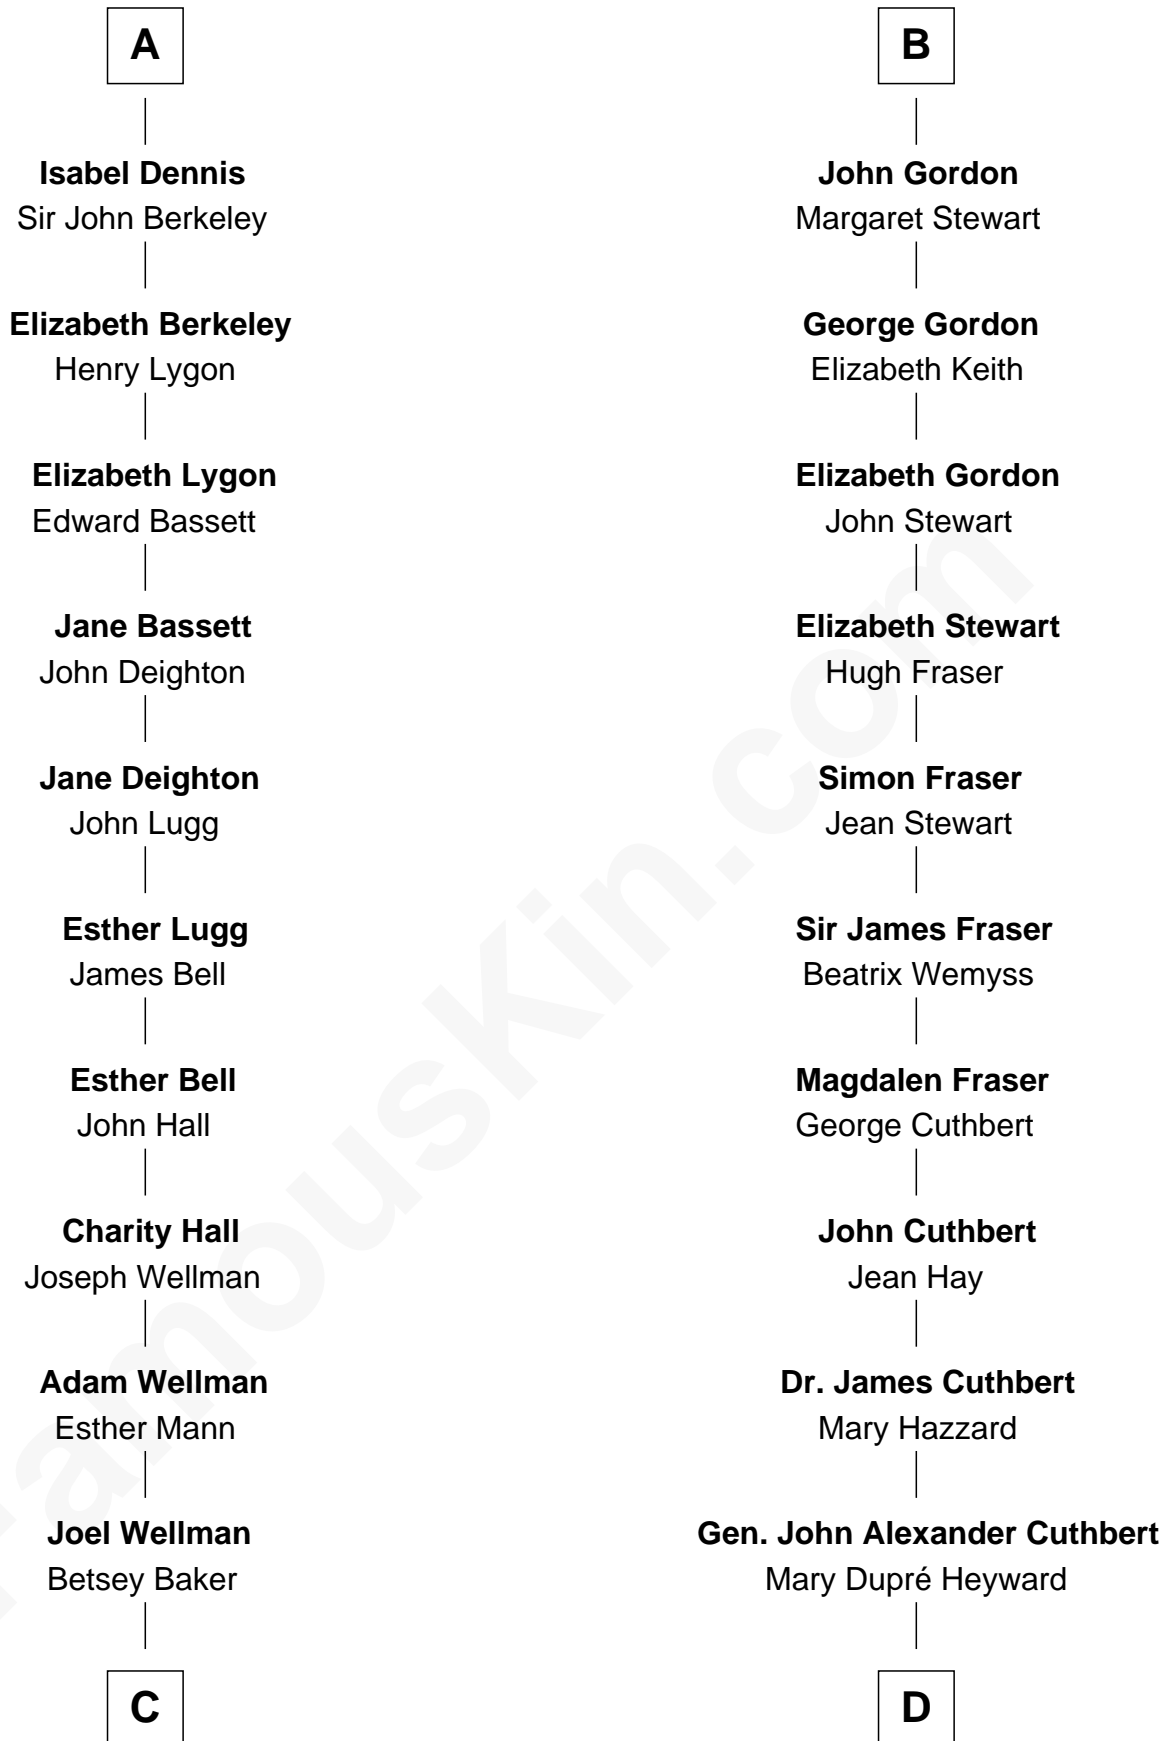

## Relationship Chart of

### Jack London

*Author of "The Call of the Wild"*

19th cousin 2 times removed of

### DuBose Heyward

*Author of Porgy (Porgy & Bess)*

**C**

**Marshall Daniel Wellman**

Eleanor Garrett Jones

**Flora Wellman**

William Henry Chaney

**Jack London**