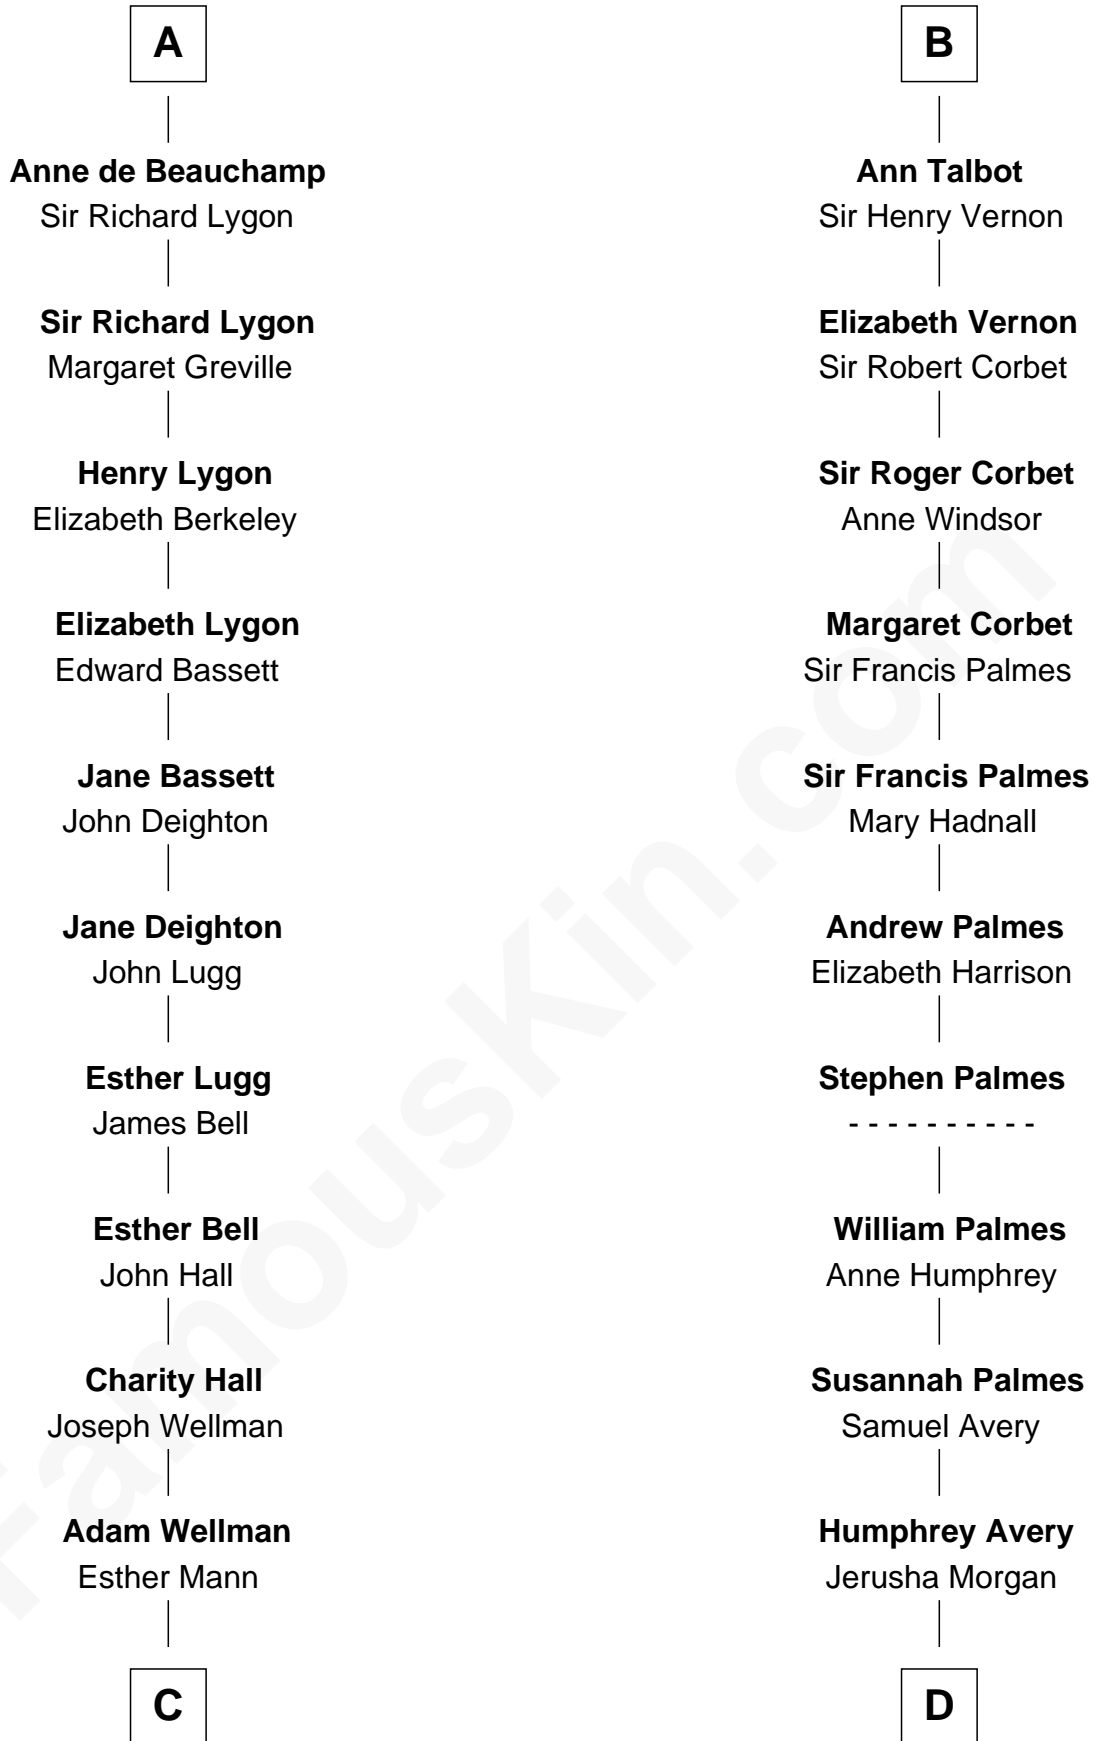

FamousKin.com

Relationship Chart of

Jack London

Author of "The Call of the Wild"

20th cousin 1 time removed of

John D. Rockefeller

Founder of the Standard Oil Company

C

Joel Wellman
Betsey Baker

Marshall Daniel Wellman
Eleanor Garrett Jones

Flora Wellman
William Henry Chaney

Jack London
Author of "The Call of the Wild"

D

Solomon Avery
Hannah Punderson

Miles Avery
Malinda Pixley

Lucy Avery
Godfrey Lewis Rockefeller

William Avery Rockefeller
Eliza Davison

John D. Rockefeller
Founder of the Standard Oil Company