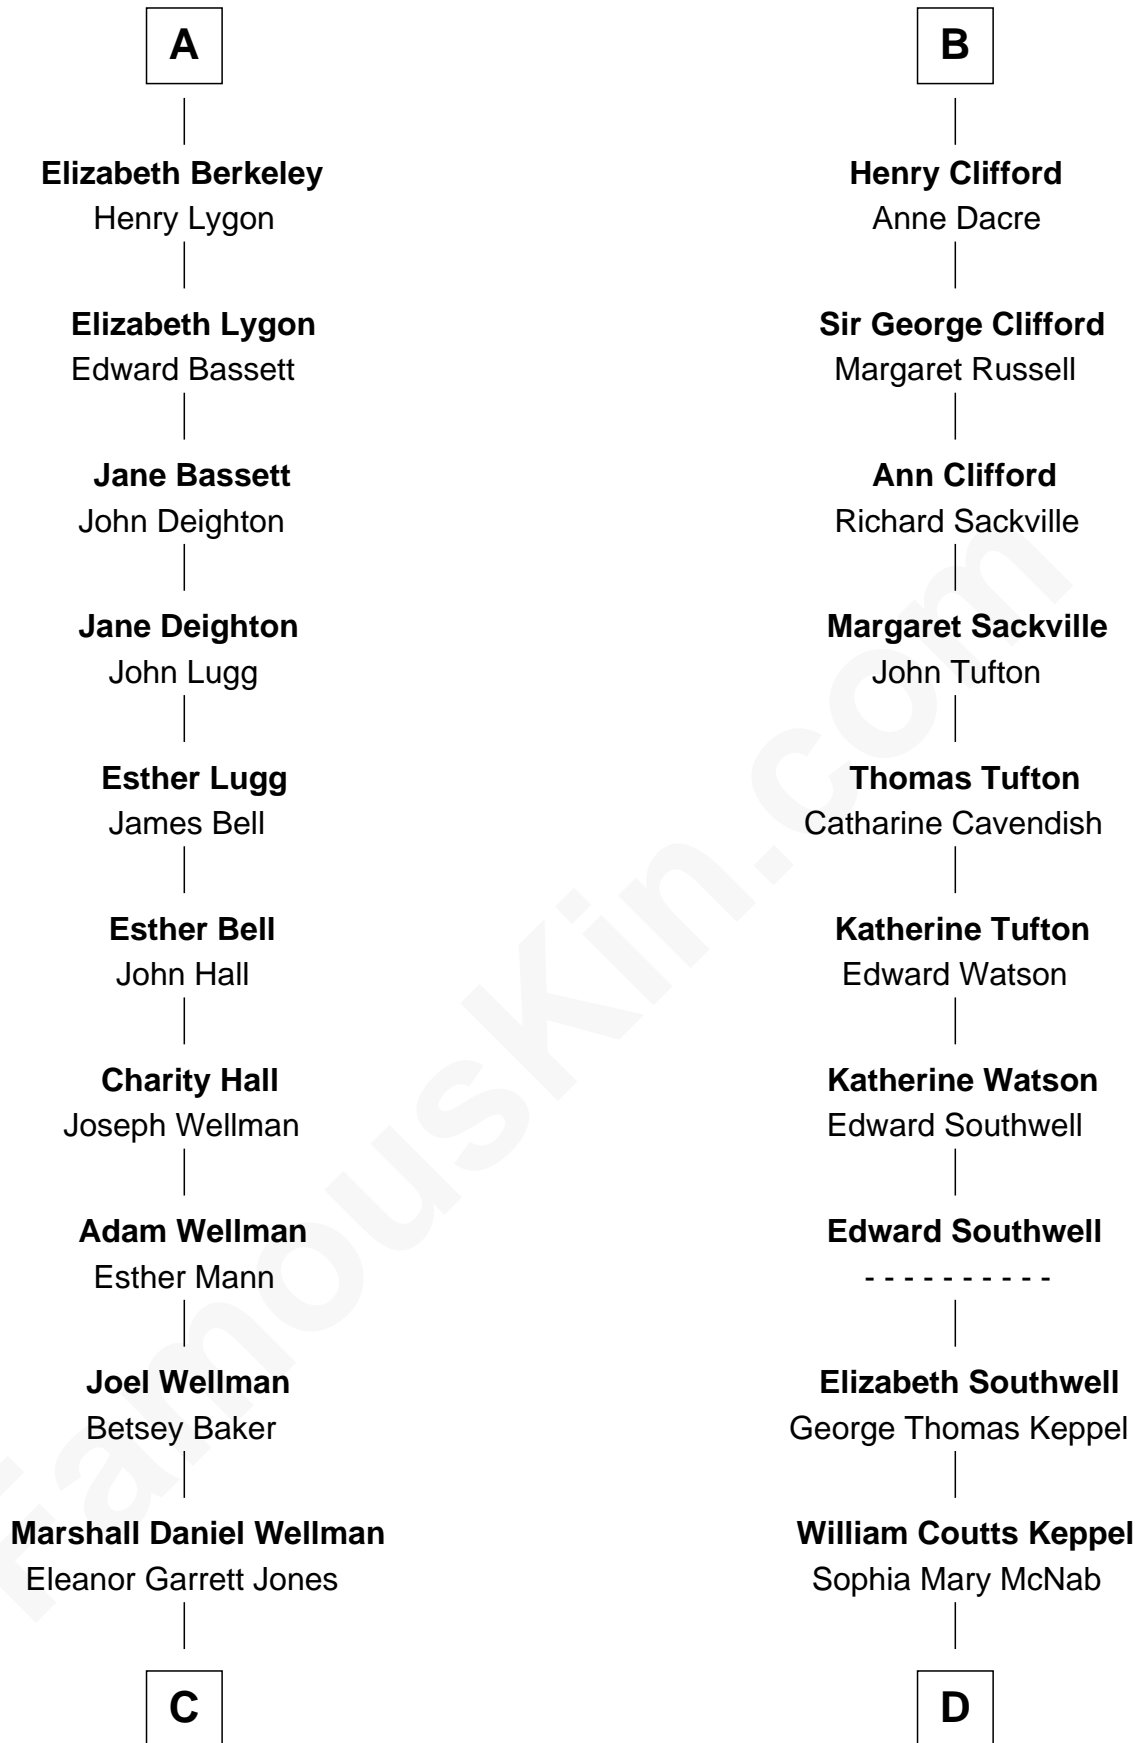

FamousKin.com

Relationship Chart of

Jack London

Author of "The Call of the Wild"

18th cousin 2 times removed of

Camilla Parker Bowles

Queen Consort of the United Kingdom

Sir Maurice de Berkeley

Eve la Zouche

Maurice de Berkeley

Margaret - - - - -

Thomas Berkeley

Catherine Botetourte

Maurice Berkeley

Johanna Denham

Maurice Berkeley

Henry Percy

Maud Herbert

Henry Algernon Percy

Catherine Spencer

Margaret Percy

Henry Clifford

B

C

Flora Wellman
William Henry Chaney

Jack London
Author of "The Call of the Wild"

D

George Keppel
Alice Frederica Edmonstone

Sonia Rosemary Keppel
Roland Calvert Cubitt

Rosalind Maud Cubitt
Bruce Middleton Hope Shand