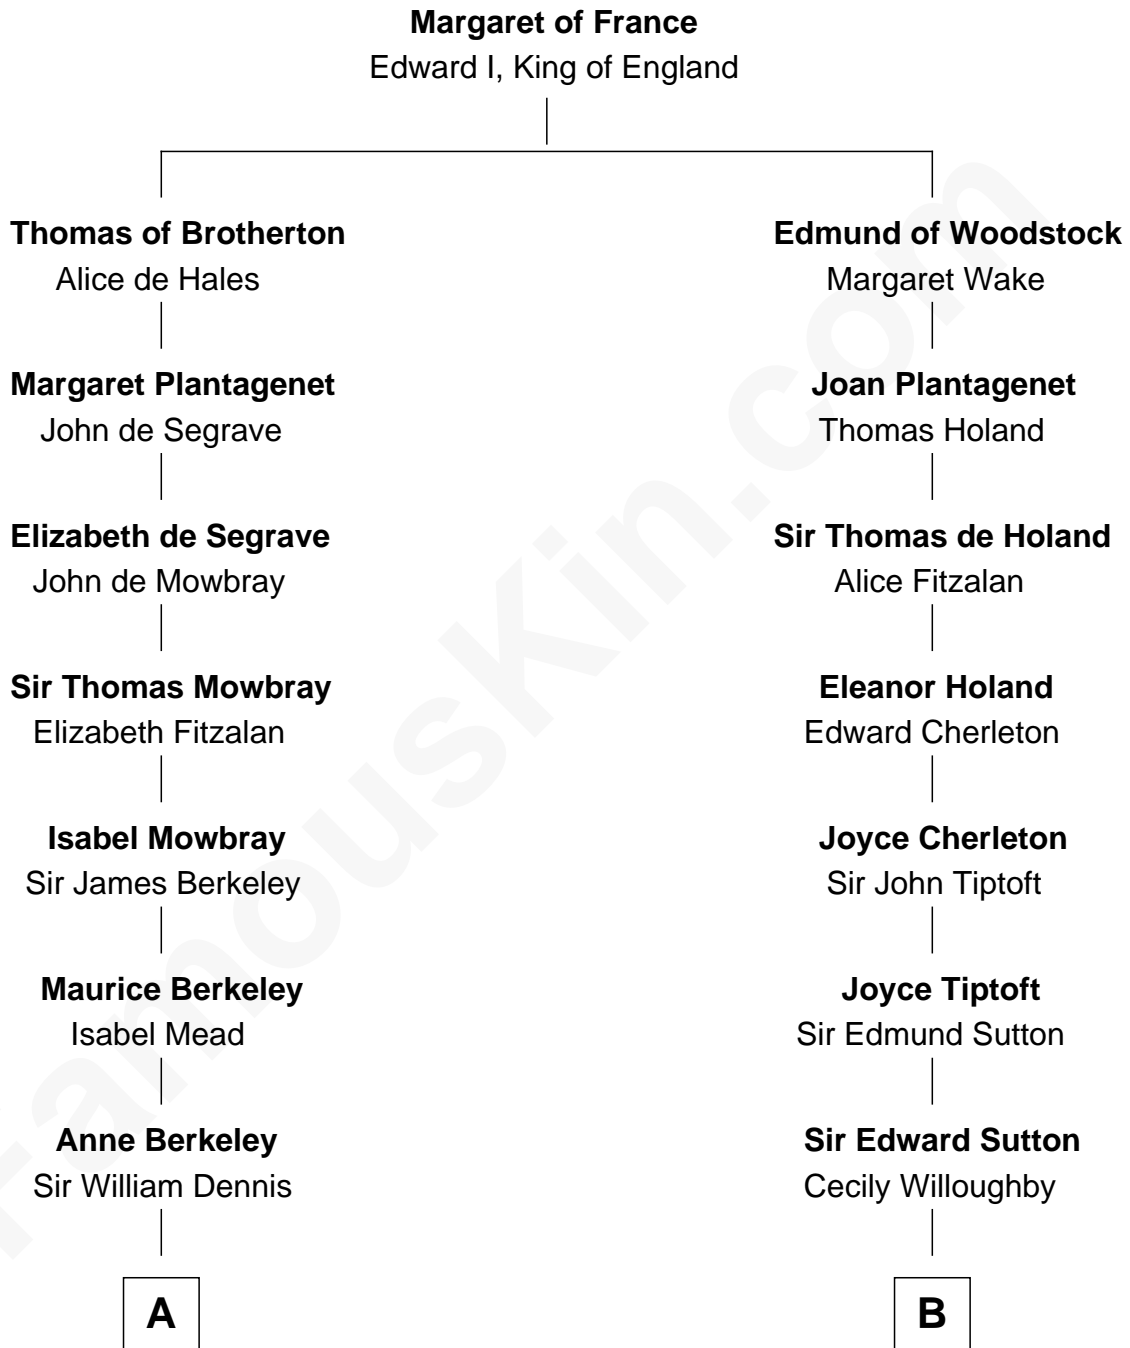

## Relationship Chart of

### Jack London

*Author of "The Call of the Wild"*

19th cousin 2 times removed of

**Herbert Hoover**

*31st U.S. President*

**C**

**Marshall Daniel Wellman**

Eleanor Garrett Jones

**Flora Wellman**

William Henry Chaney

**Jack London**

*Author of "The Call of the Wild"*

**D**

**Endymia Winn**

Thomas Sherwood

**Lucinda Sherwood**