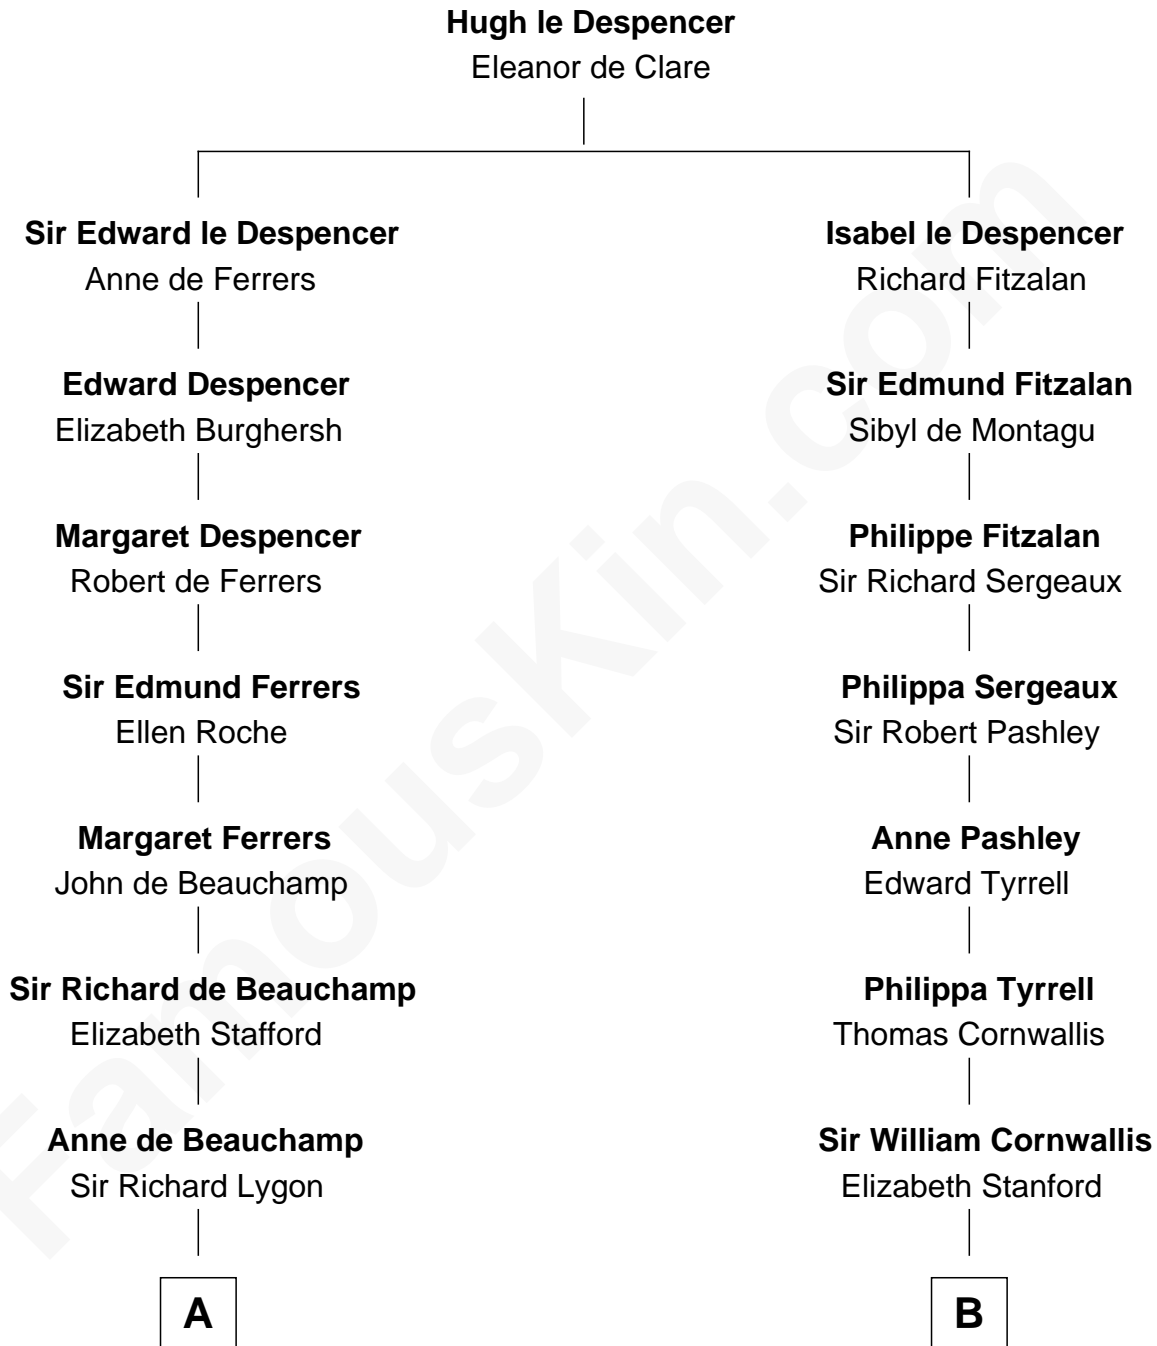

FamousKin.com Relationship Chart of

Jack London

Author of "The Call of the Wild"

19th cousin of

Ellen Louise (Axson) Wilson

First Lady of President Woodrow Wilson

C

Marshall Daniel Wellman

Eleanor Garrett Jones

Flora Wellman

William Henry Chaney

Jack London

Author of "The Call of the Wild"

D

Rebecca Longstreet FitzRandolph

Rev. Isaac Stockton Keith Axson

Rev. Samuel Edward Axson

Margaret Jane Hoyt

Ellen Louise (Axson) Wilson

First Lady of Woodrow Wilson

FamousKin.com