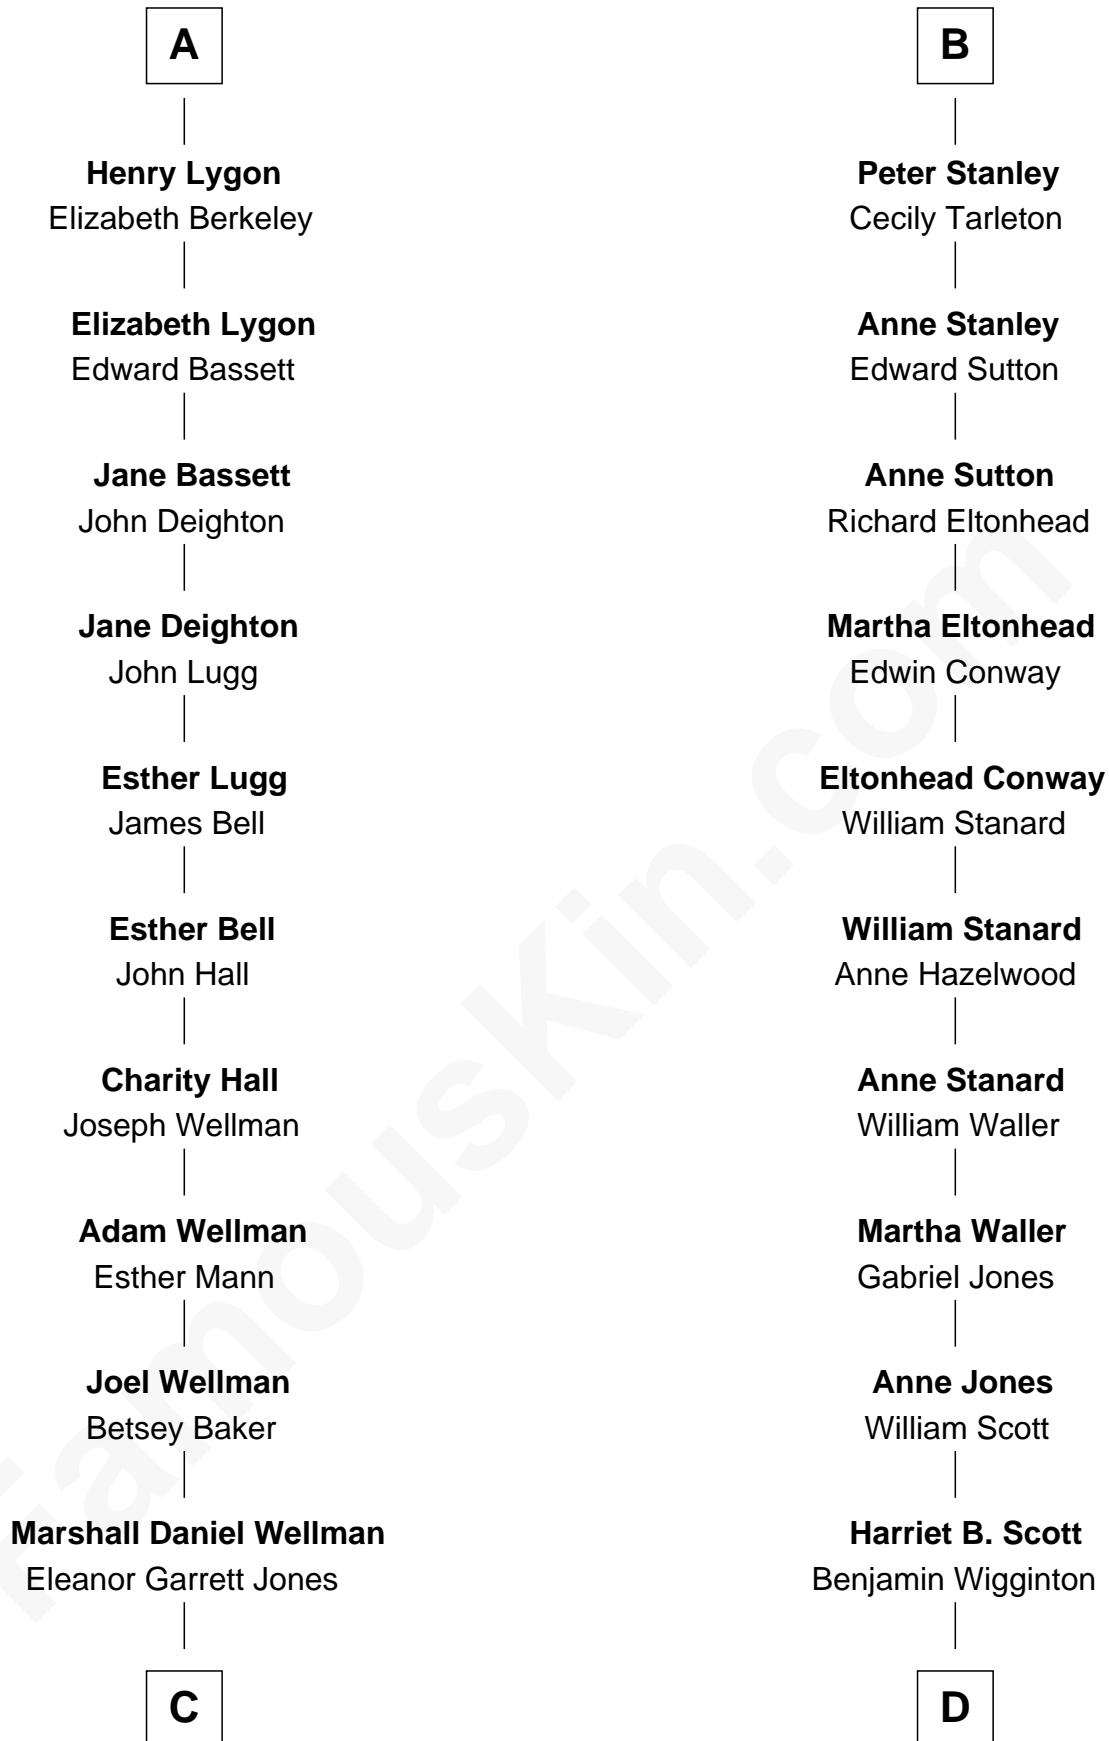

## Relationship Chart of

### Jack London

Author of "The Call of the Wild"

18th cousin 1 time removed of

### Edith (Bolling) Wilson

First Lady of President Woodrow Wilson

**Katherine de Hastang**

Ralph de Stafford

**C**

**Flora Wellman**  
William Henry Chaney

**Jack London**  
*Author of "The Call of the Wild"*

**D**

**Anne E. Wigginton**  
Archibald Bolling

**William Holcombe Bolling**  
Sarah Spiers White

**Edith (Bolling) Wilson**  
*First Lady of Woodrow Wilson*

FamousKin.com