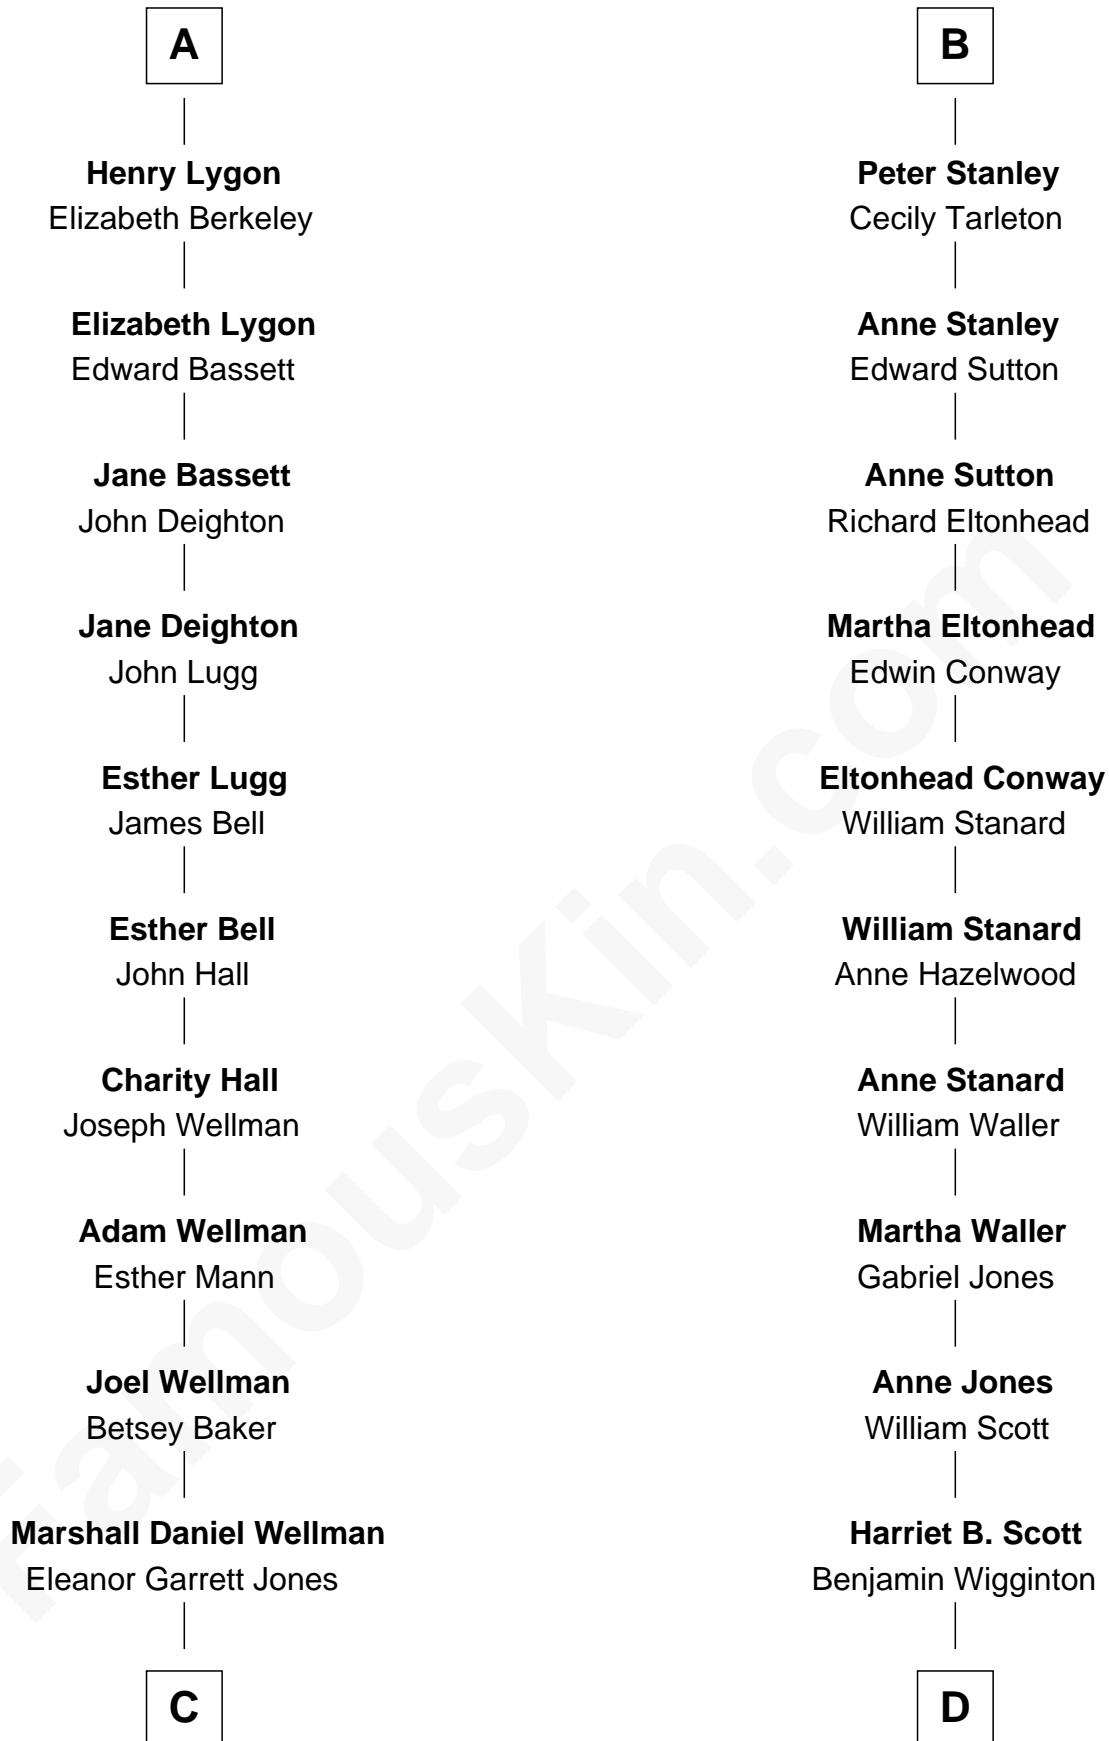

FamousKin.com

Relationship Chart of

Jack London

Author of "The Call of the Wild"

18th cousin 1 time removed of

Edith (Bolling) Wilson

First Lady of President Woodrow Wilson

C

Flora Wellman
William Henry Chaney

Jack London
Author of "The Call of the Wild"

D

Anne E. Wigginton
Archibald Bolling

William Holcombe Bolling
Sarah Spiers White

Edith (Bolling) Wilson
First Lady of Woodrow Wilson