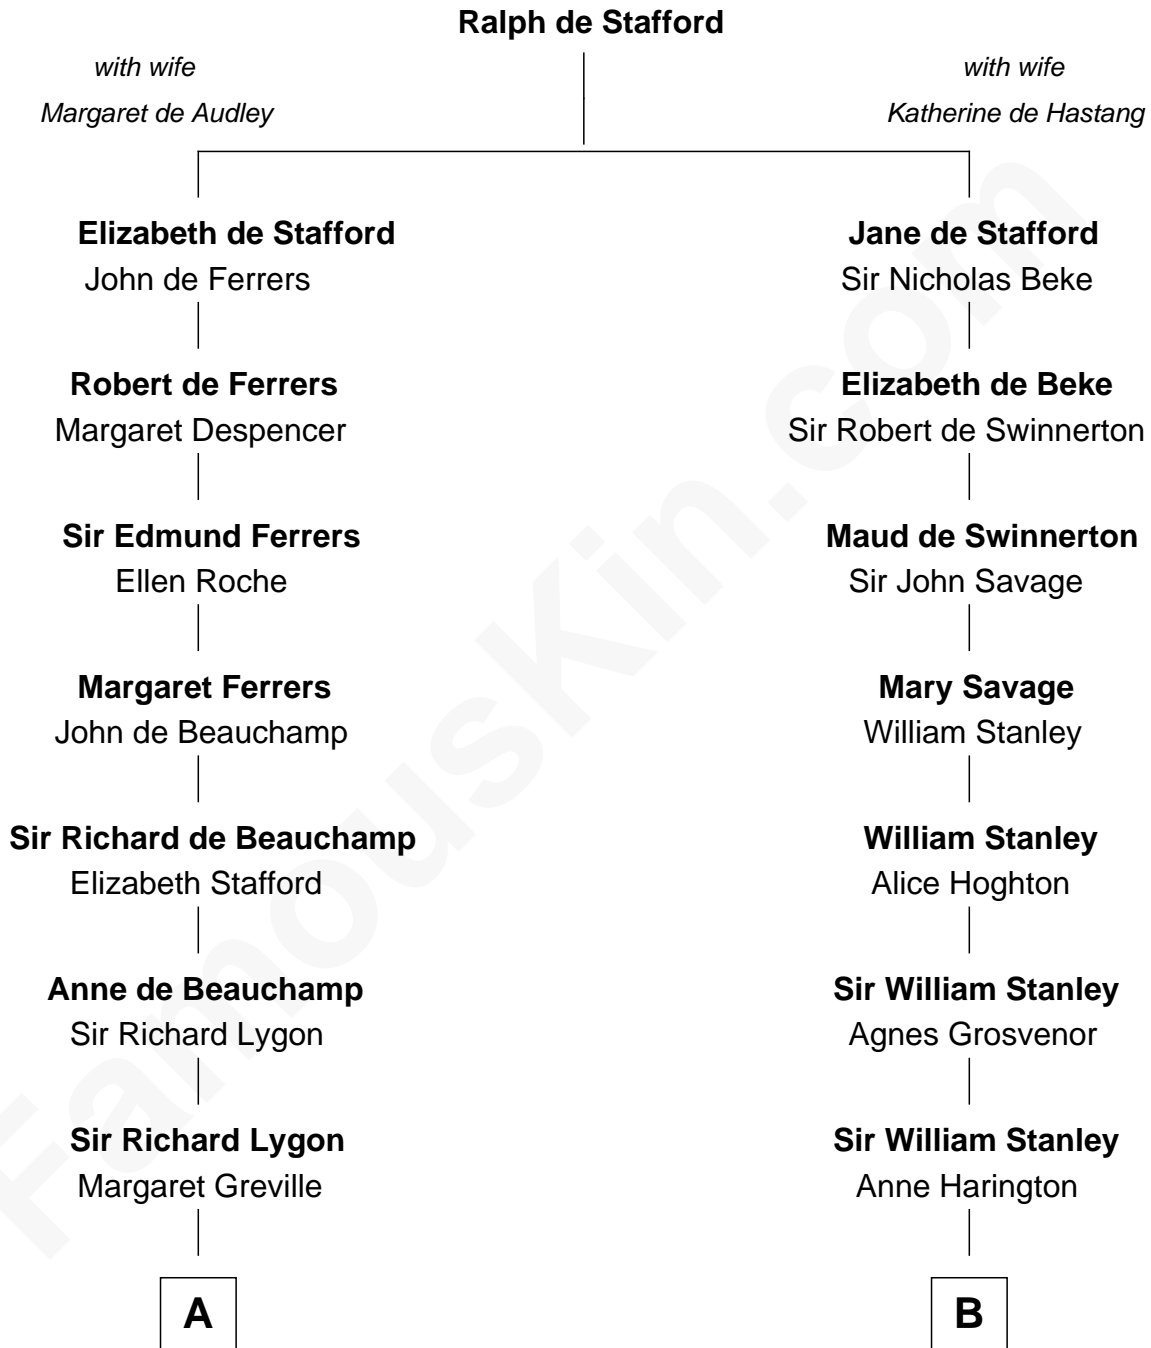

FamousKin.com

Relationship Chart of

Jack London

Author of "The Call of the Wild"

18th cousin 1 time removed of

Edith (Bolling) Wilson

First Lady of President Woodrow Wilson

C

Flora Wellman
William Henry Chaney

Jack London
Author of "The Call of the Wild"

D

Anne E. Wigginton
Archibald Bolling

William Holcombe Bolling
Sarah Spiers White

Edith (Bolling) Wilson
First Lady of Woodrow Wilson