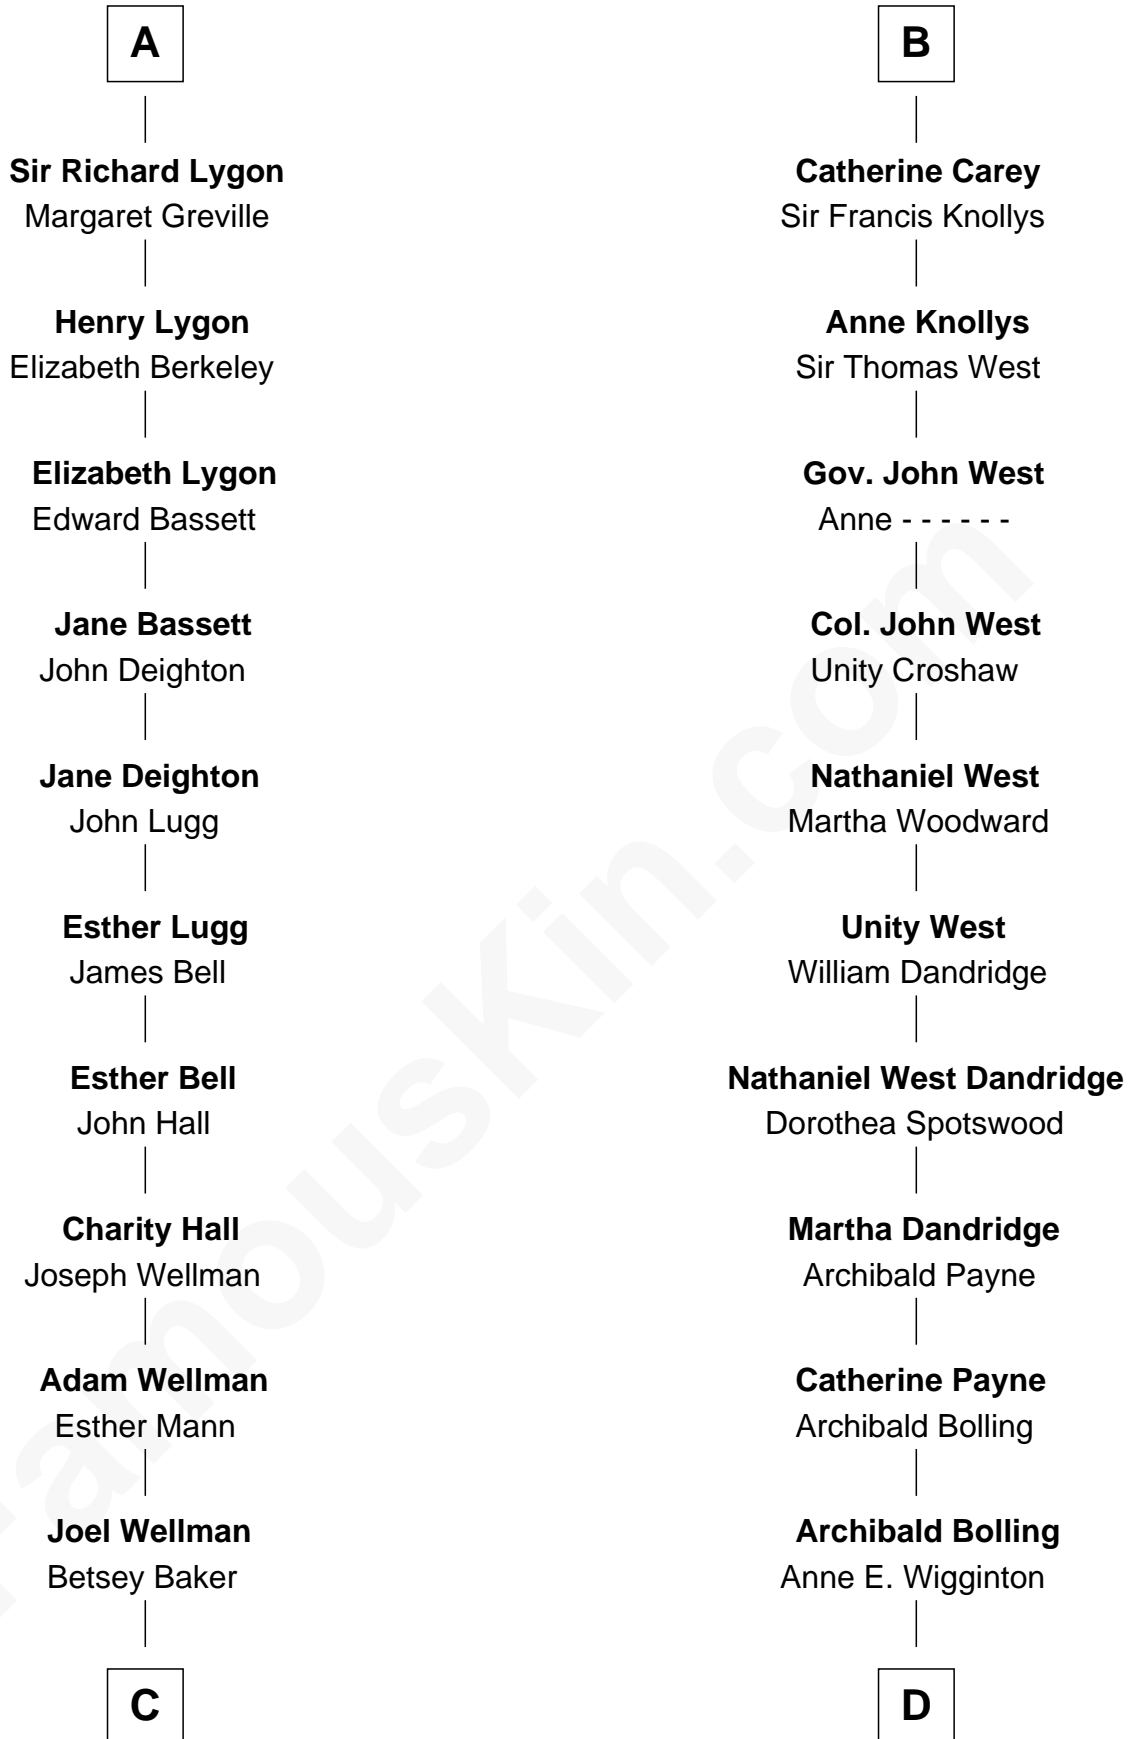

FamousKin.com Relationship Chart of

Jack London

Author of "The Call of the Wild"

18th cousin 1 time removed of

Edith (Bolling) Wilson

First Lady of President Woodrow Wilson

Hugh le Despencer

Eleanor de Clare

Maurice de Berkeley

Thomas de Berkeley

Margaret de Lisle

Elizabeth de Berkeley

Richard de Beauchamp

Eleanor Beauchamp

Edmund Beaufort

Eleanor Beaufort

Sir Robert Spencer

Margaret Spencer

Sir Thomas Carey

Sir William Carey

Mary Boleyn

B

C

Marshall Daniel Wellman

Eleanor Garrett Jones

Flora Wellman

William Henry Chaney

Jack London

Author of "The Call of the Wild"

D

William Holcombe Bolling

Sarah Spiers White