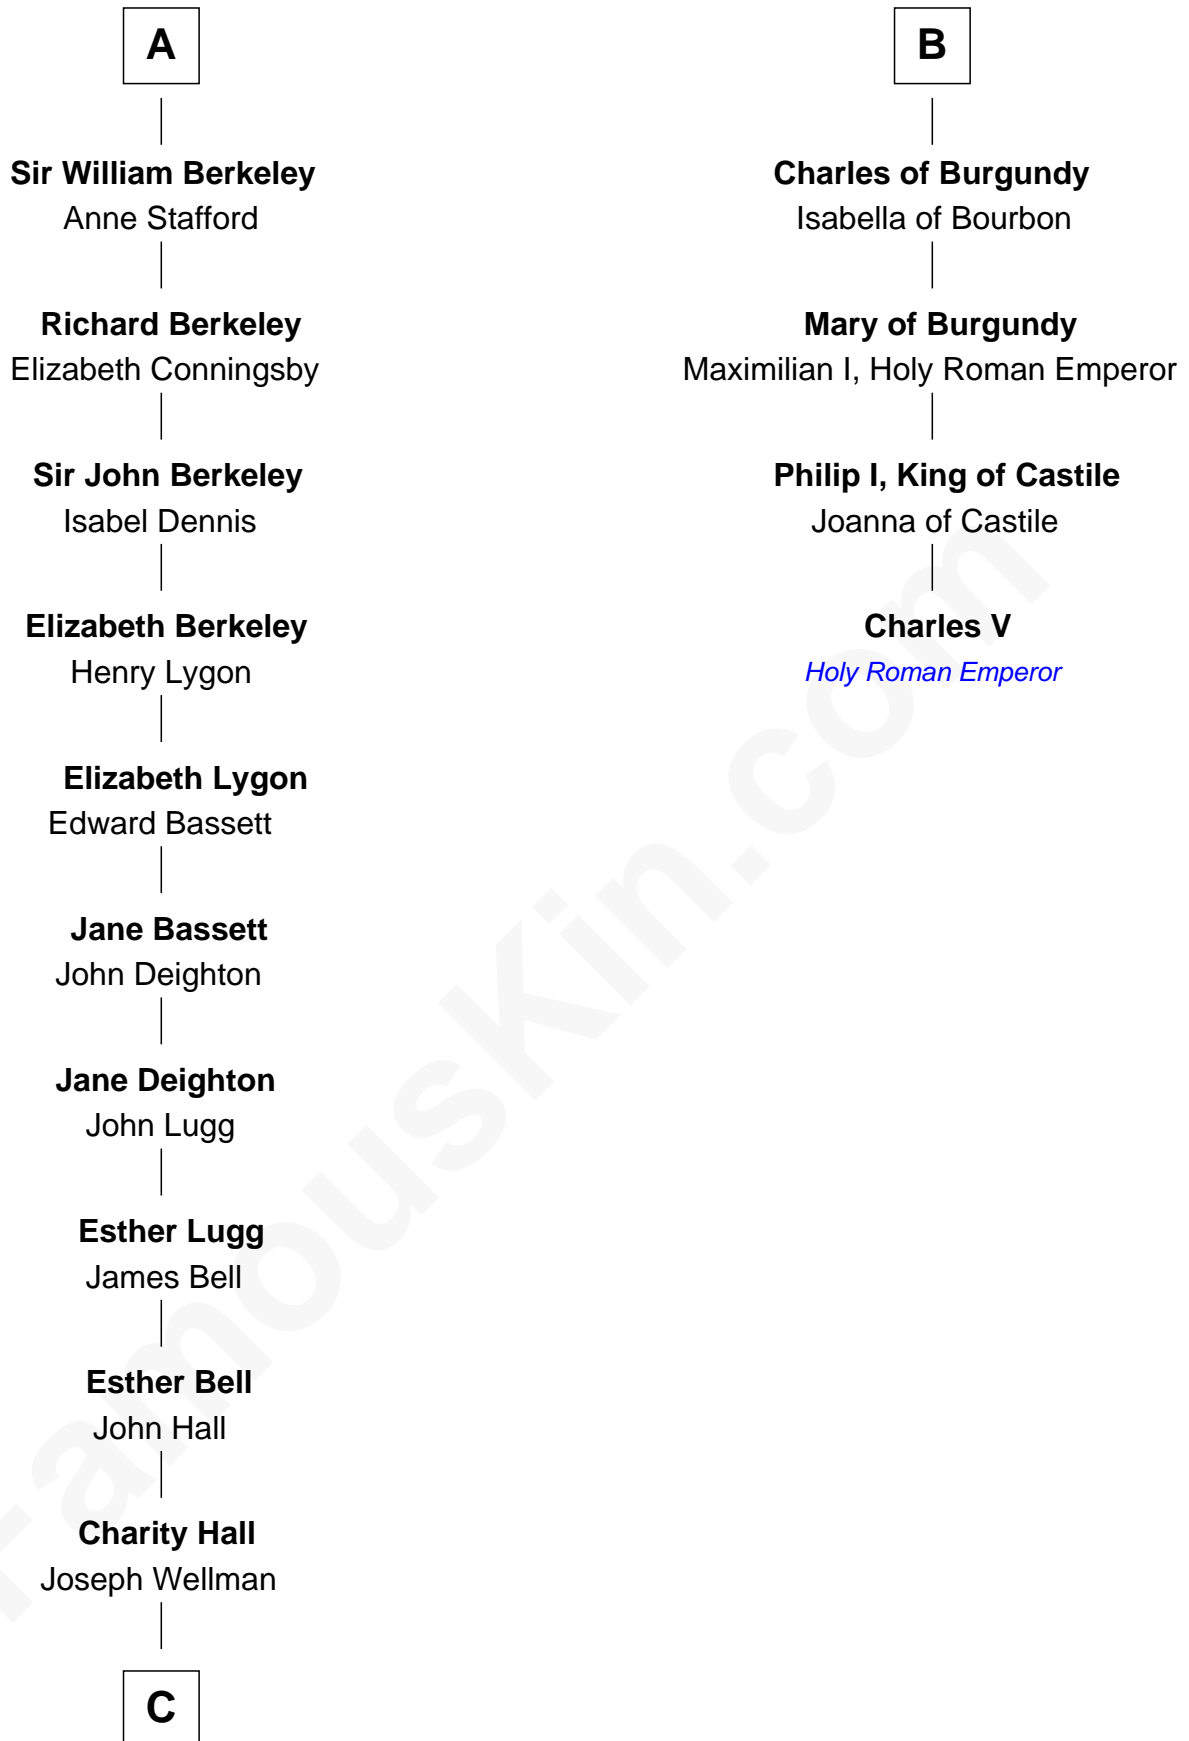

### Jack London

*Author of "The Call of the Wild"*

10th cousin 11 times removed of

### Charles V

*Holy Roman Emperor*

**Sir Roger de Quincy**

Helen of Galloway

**C**

—  
**Adam Wellman**

Esther Mann

—  
**Joel Wellman**