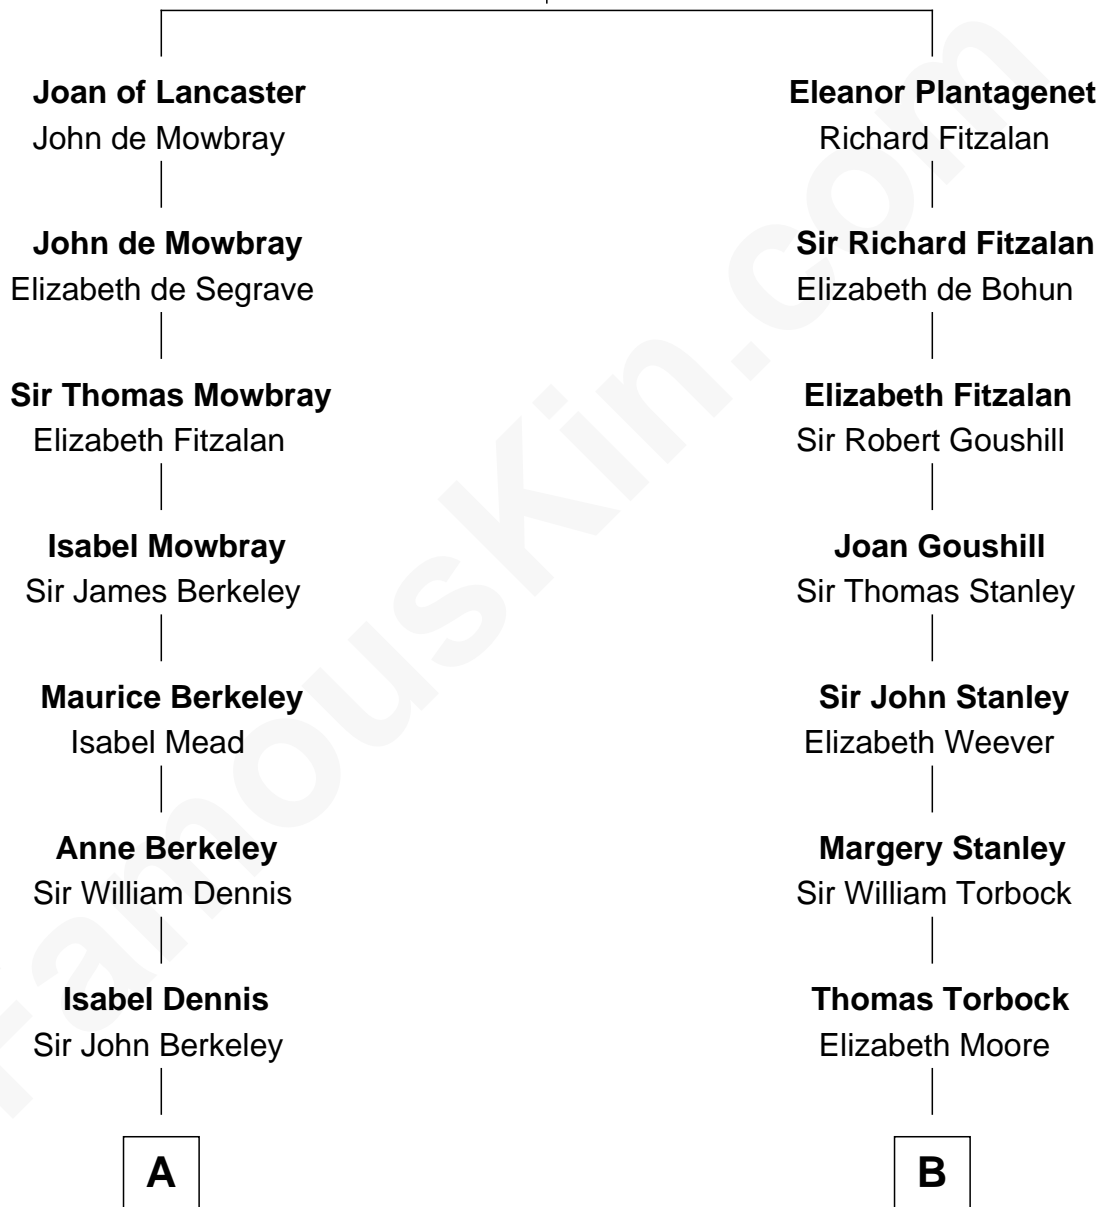

FamousKin.com Relationship Chart of

Jack London

Author of "The Call of the Wild"

18th cousin of

Juliette Gordon Low

Founder of the Girl Scouts

Henry Plantagenet
Maud de Chaworth

C

Flora Wellman
William Henry Chaney

Jack London
Author of "The Call of the Wild"

D

Eleanor Lytle Kinzie
William Washington Gordon

Juliette Gordon Low
Founder of the Girl Scouts

FamousKin.com