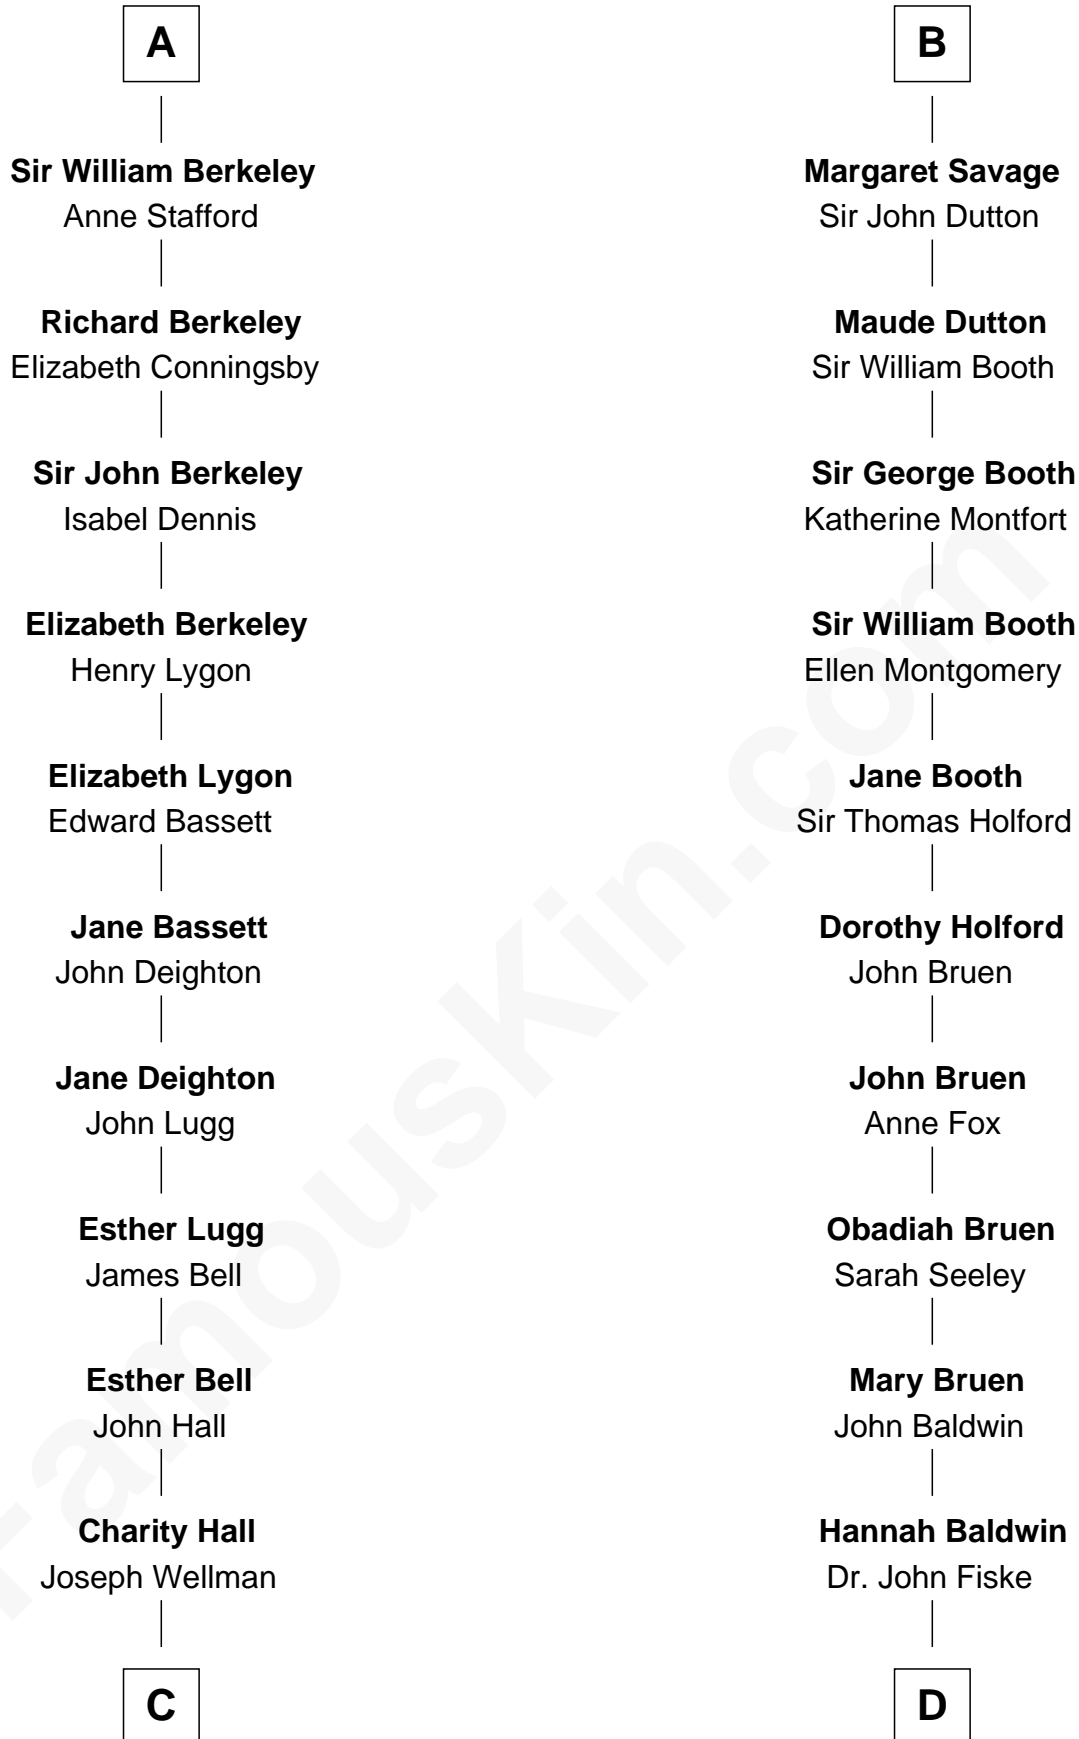

FamousKin.com Relationship Chart of

Jack London

Author of "The Call of the Wild"

21st cousin of

Stephen A. Douglas

Participated in Lincoln-Douglas Debates

C

Adam Wellman

Esther Mann

Joel Wellman

Betsey Baker

Marshall Daniel Wellman

Eleanor Garrett Jones

Flora Wellman

William Henry Chaney

Jack London