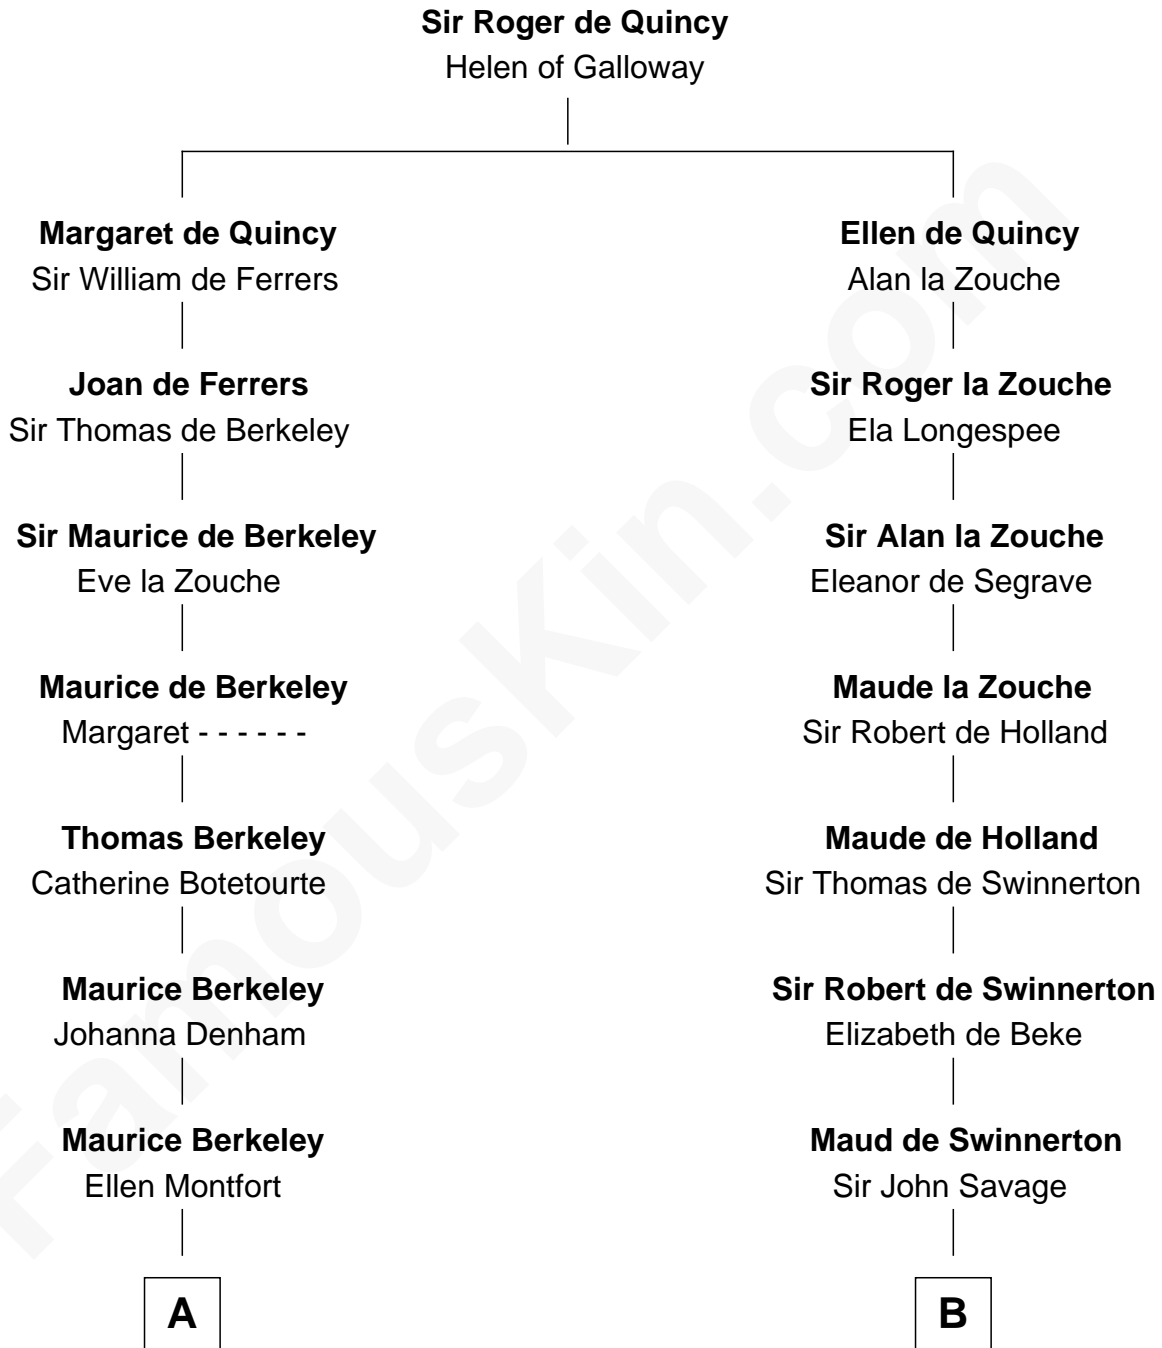

FamousKin.com Relationship Chart of

Jack London

Author of "The Call of the Wild"

21st cousin of

Stephen A. Douglas

Participated in Lincoln-Douglas Debates

C

Adam Wellman

Esther Mann

Joel Wellman

Betsey Baker

Marshall Daniel Wellman

Eleanor Garrett Jones

Flora Wellman

William Henry Chaney

Jack London