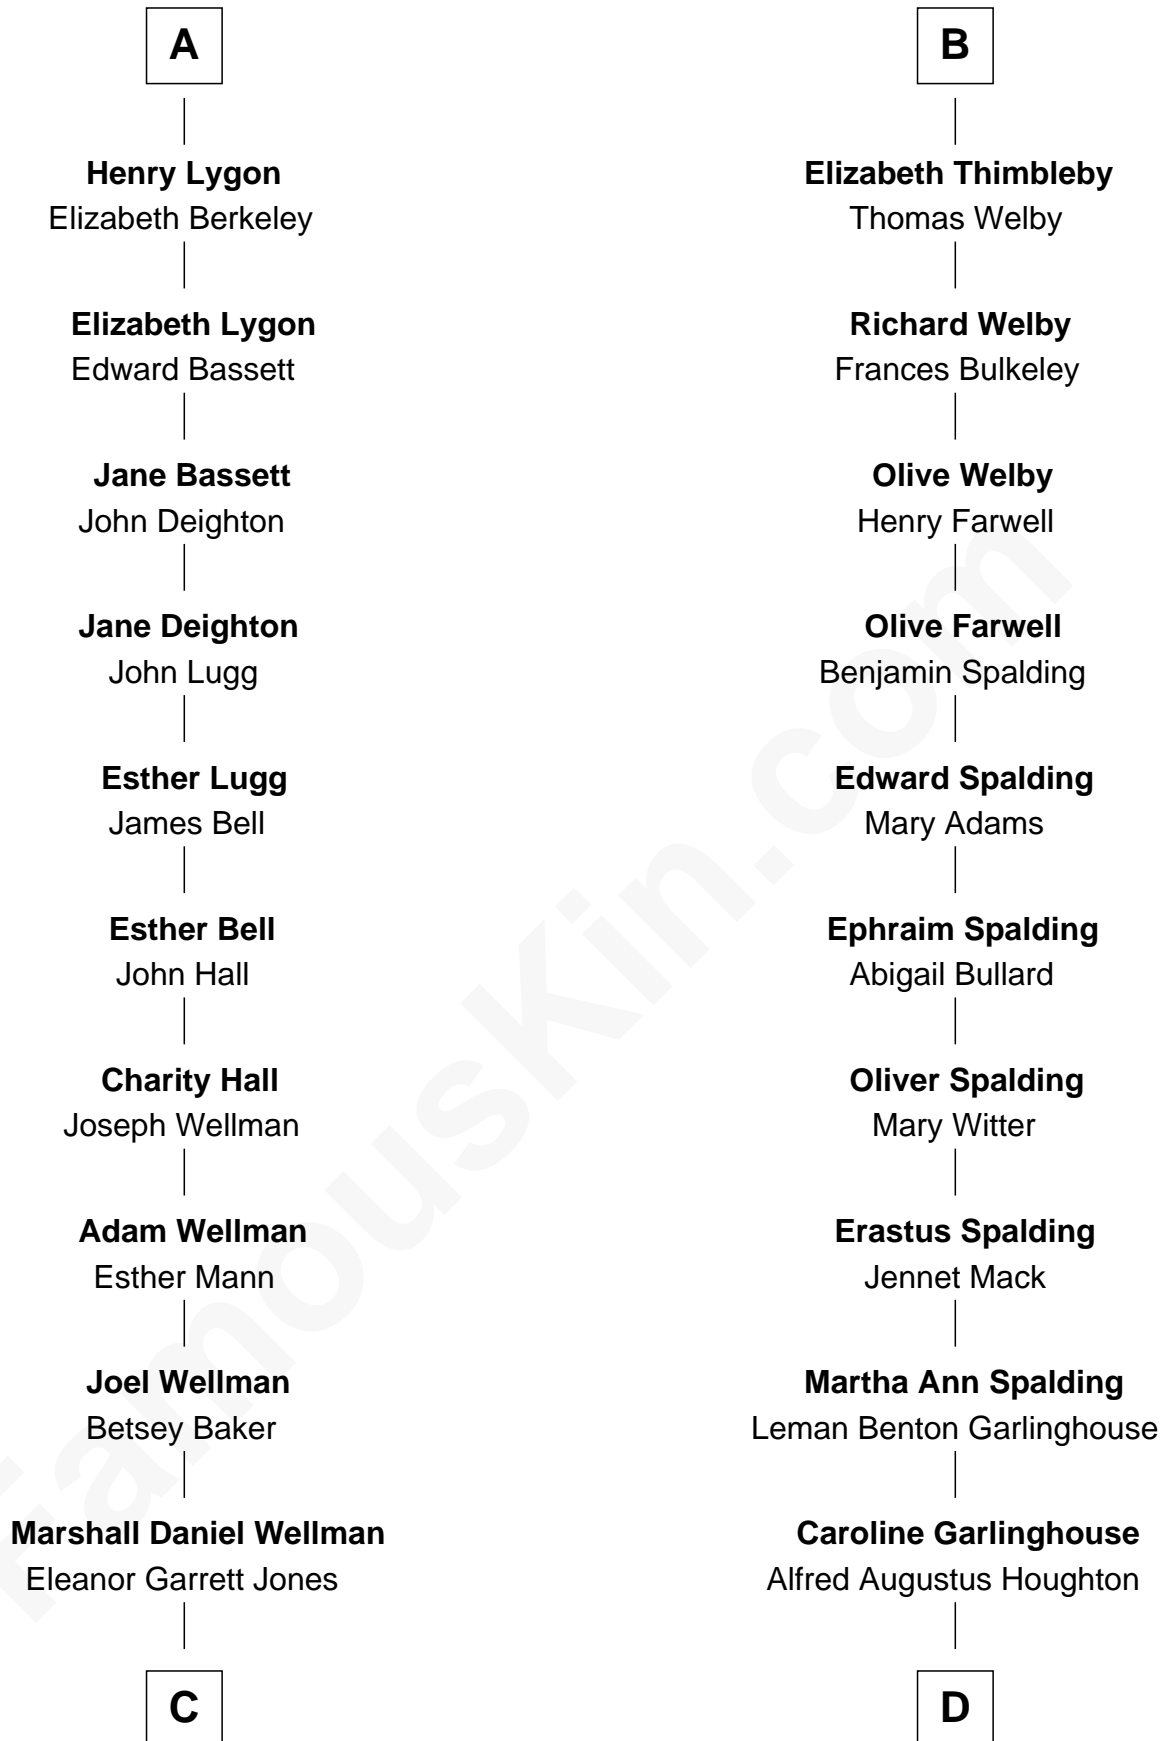

# FamousKin.com Relationship Chart of

**Jack London**

*Author of "The Call of the Wild"*

18th cousin of

**Katharine Hepburn**

*Movie Actress*

**C**

**Flora Wellman**  
William Henry Chaney

**Jack London**  
*Author of "The Call of the Wild"*

**D**

**Katharine Martha Houghton**  
Thomas Norval Hepburn

**Katharine Hepburn**  
*Movie Actress*

FamousKin.com