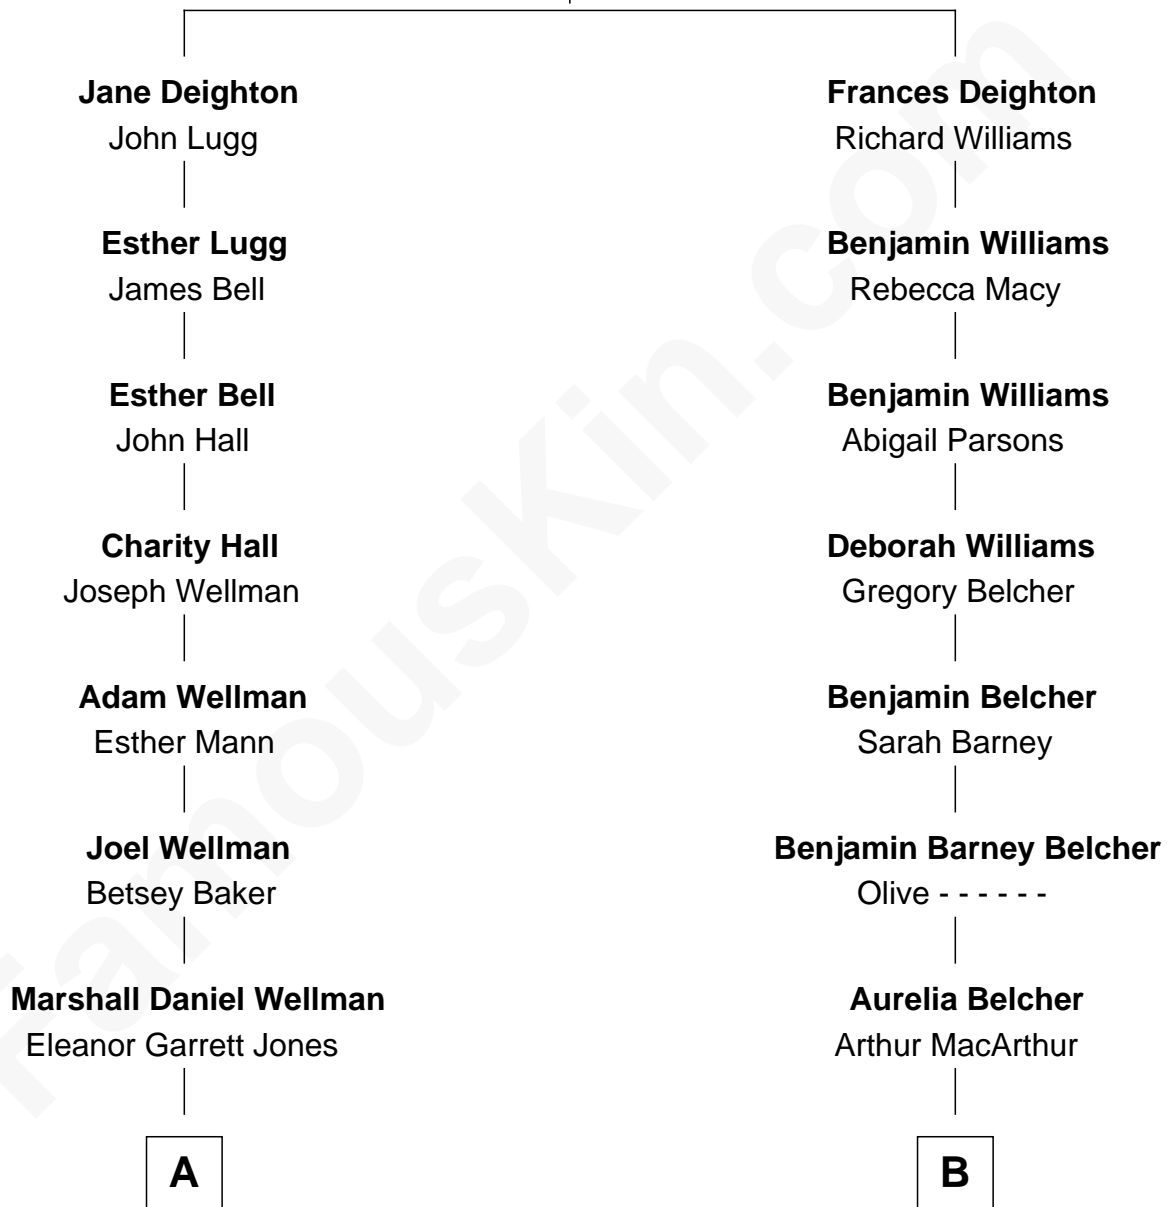

# FamousKin.com Relationship Chart of

**Jack London**

*Author of "The Call of the Wild"*

8th cousin of

**General Douglas MacArthur**

*U.S. Army - World War II*

**John Deighton**

Jane Bassett

**A**

**Flora Wellman**  
William Henry Chaney

**Jack London**  
*Author of "The Call of the Wild"*

**B**

**Gen. Arthur MacArthur**  
Mary Pinckney Hardy

**General Douglas MacArthur**  
*U.S. Army - World War II*