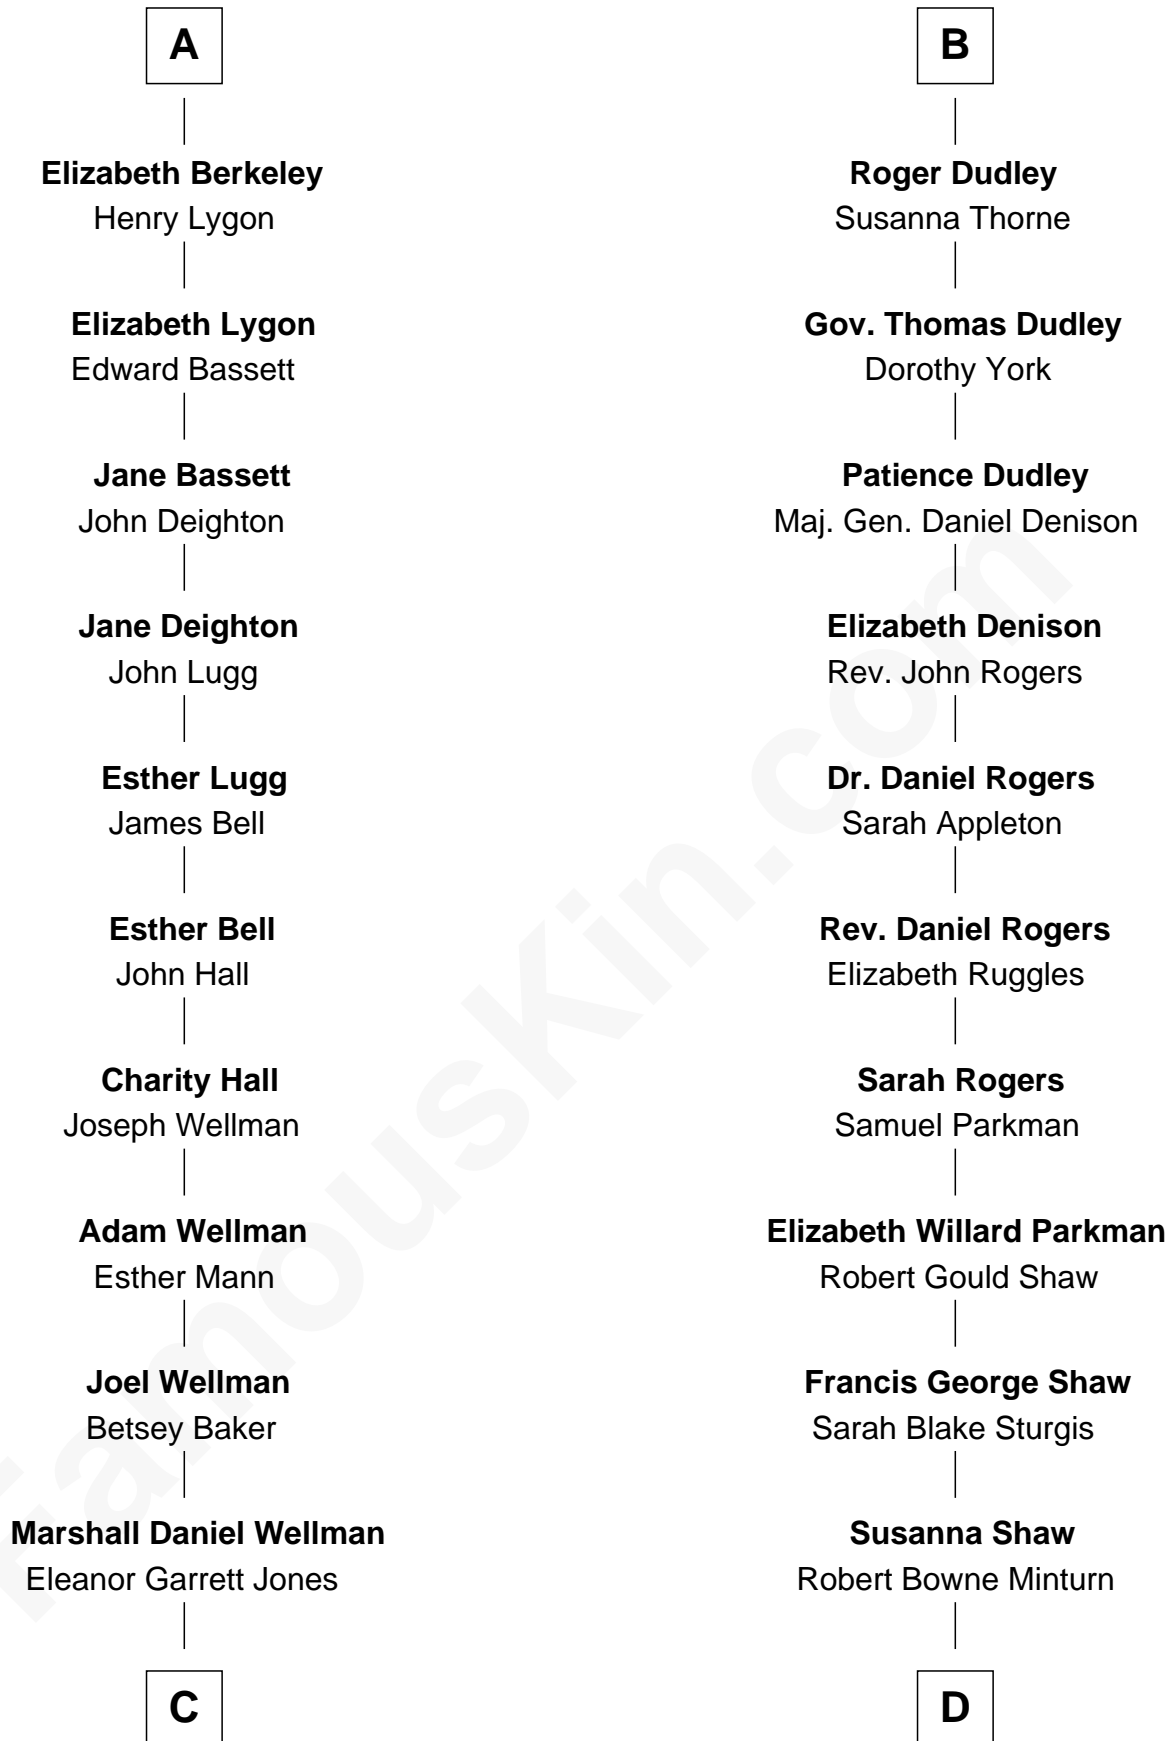

FamousKin.com Relationship Chart of

Jack London

Author of "The Call of the Wild"

18th cousin 2 times removed of

Kyra Sedgwick

TV and Movie Actress

Sir Maurice de Berkeley

Eve la Zouche

Katherine de Clyvedon

Sir John Berkeley

Elizabeth Betteshorne

Elizabeth Berkeley

Sir John Sutton

Sir Edmund Sutton

Joyce Tiptoft

Sir Edward Sutton

Cecily Willoughby

Sir John Sutton

Cecily Grey

Sir Henry Dudley

- - - - - Ashton

Probable

B

C