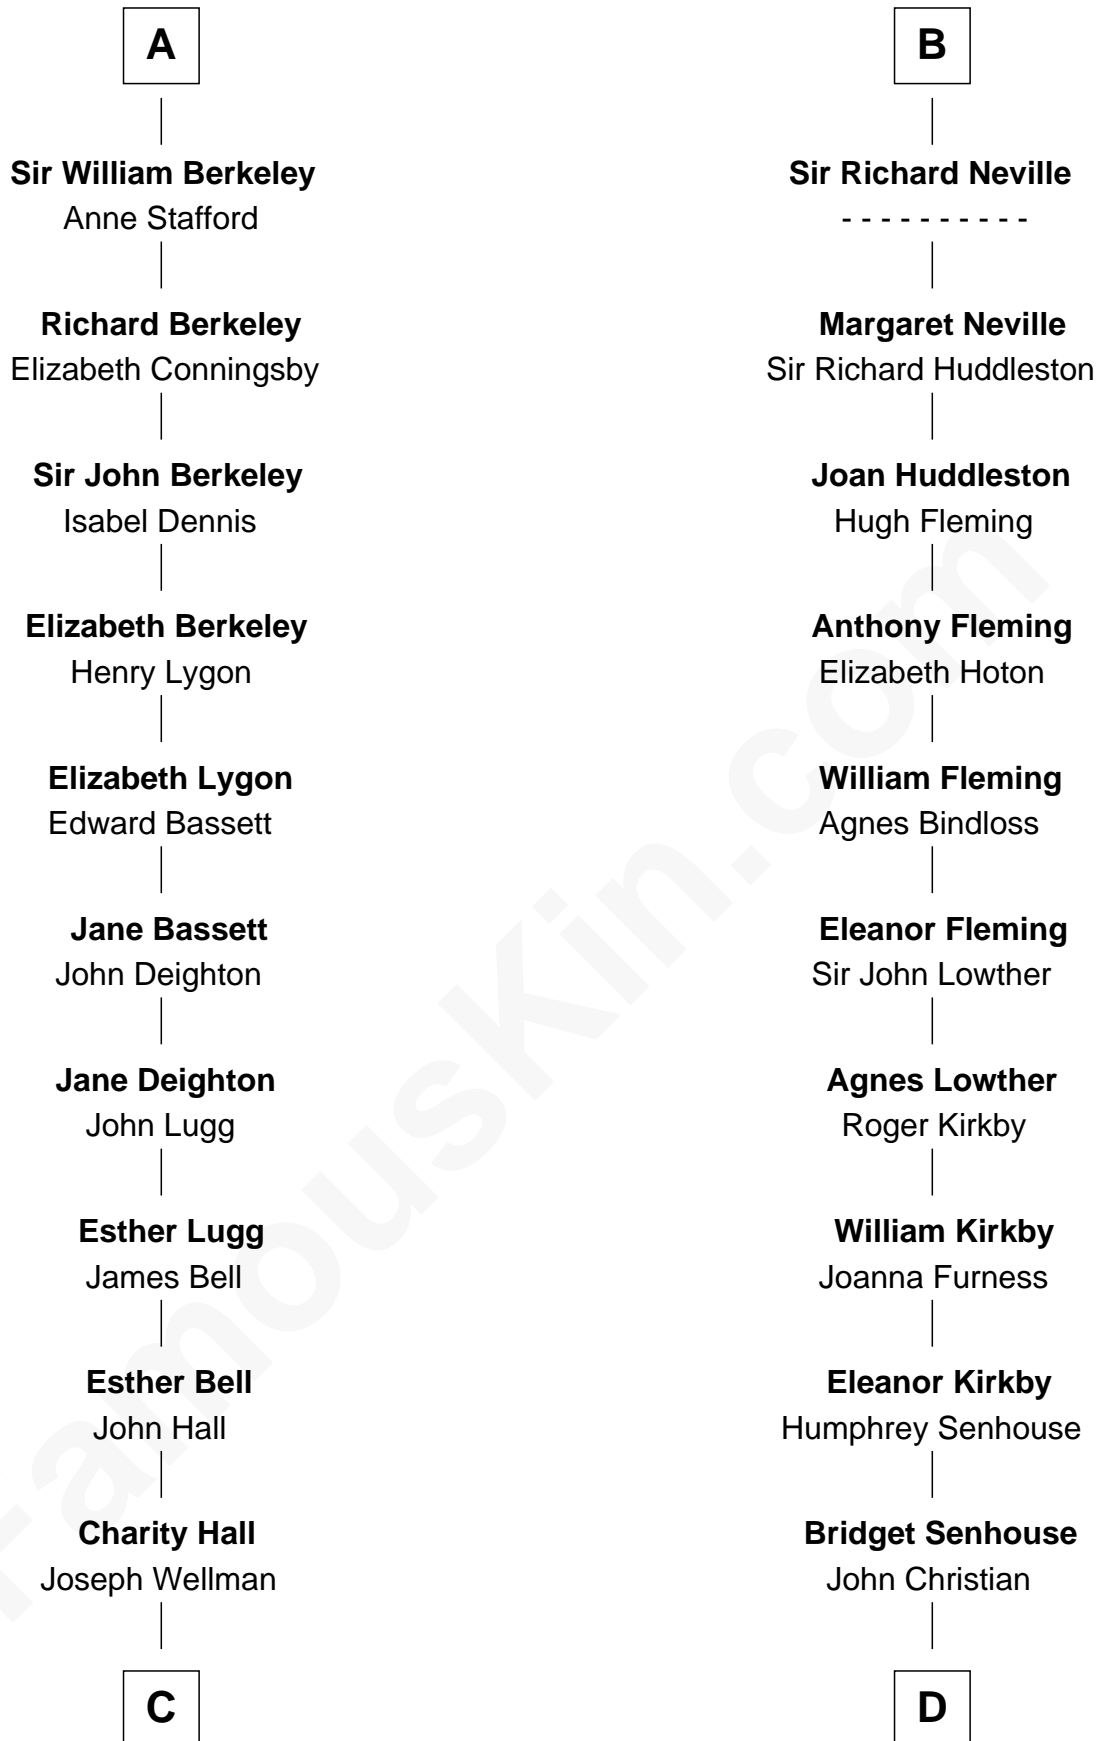

## Relationship Chart of

### Jack London

Author of "The Call of the Wild"

18th cousin 3 times removed of

### Fletcher Christian

Leader of the mutiny on the Bounty

THE "BOUNTY" AT OAHU

**C**

**Adam Wellman**

Esther Mann

**Joel Wellman**

Betsey Baker