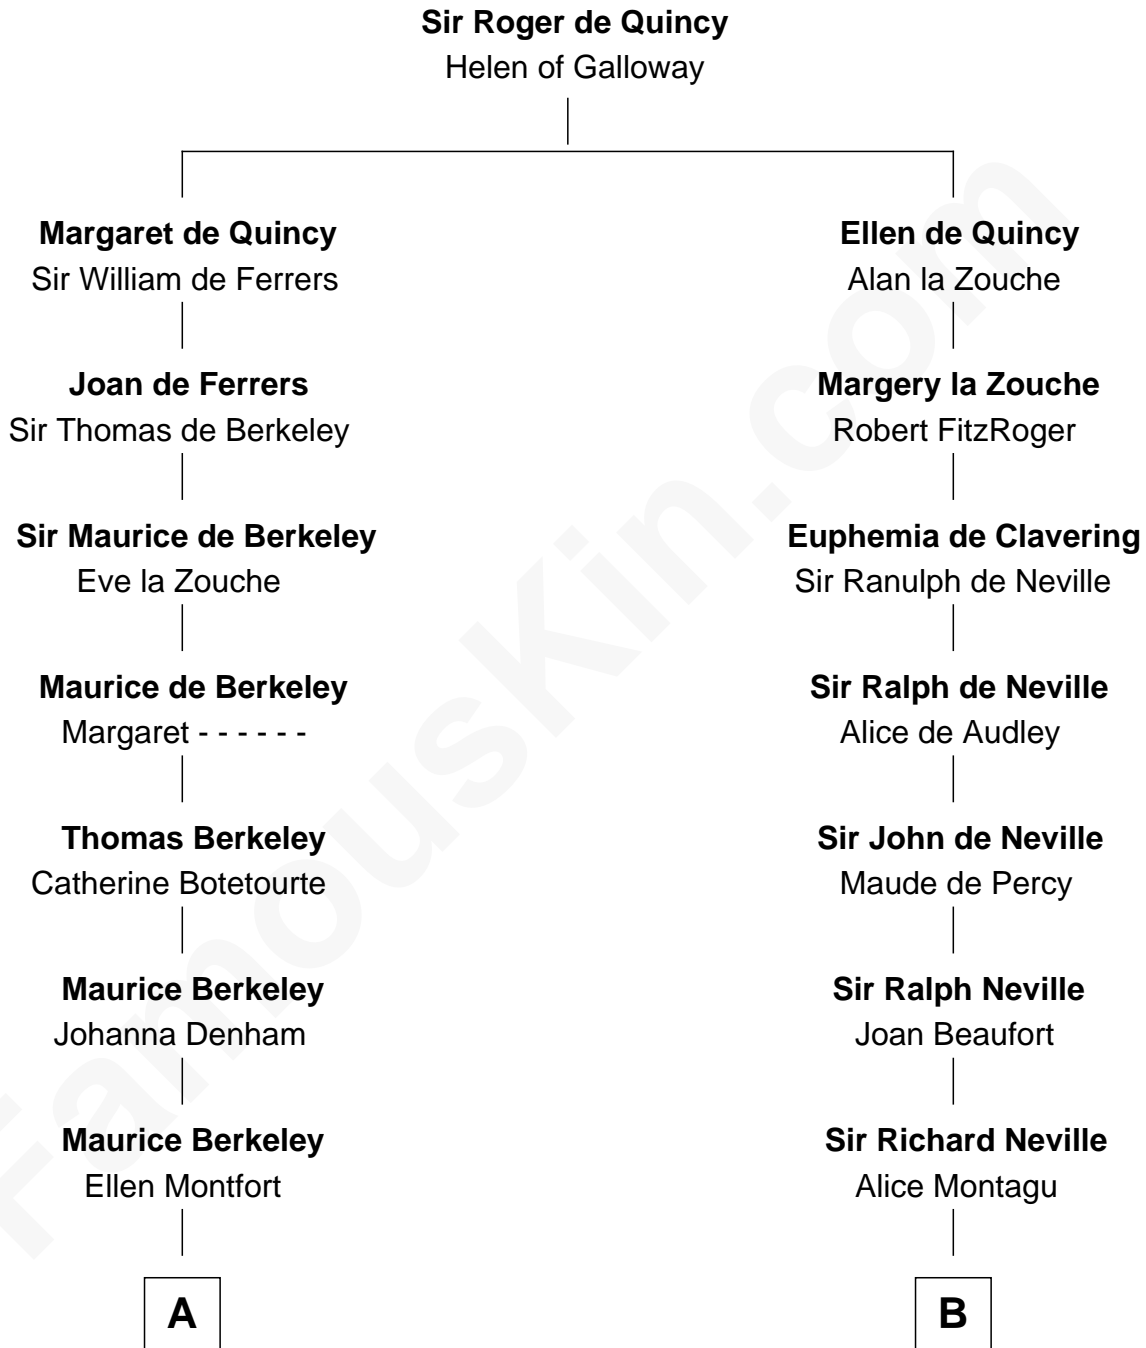

## Relationship Chart of

### Jack London

Author of "The Call of the Wild"

18th cousin 3 times removed of

### Fletcher Christian

Leader of the mutiny on the Bounty

THE "BOUNTY" AT OAHU

**C**

**Adam Wellman**

Esther Mann

**Joel Wellman**

Betsey Baker

Anne Dixon

**Fletcher Christian**

*Leader of the mutiny on the Bounty*

FamousKin.com