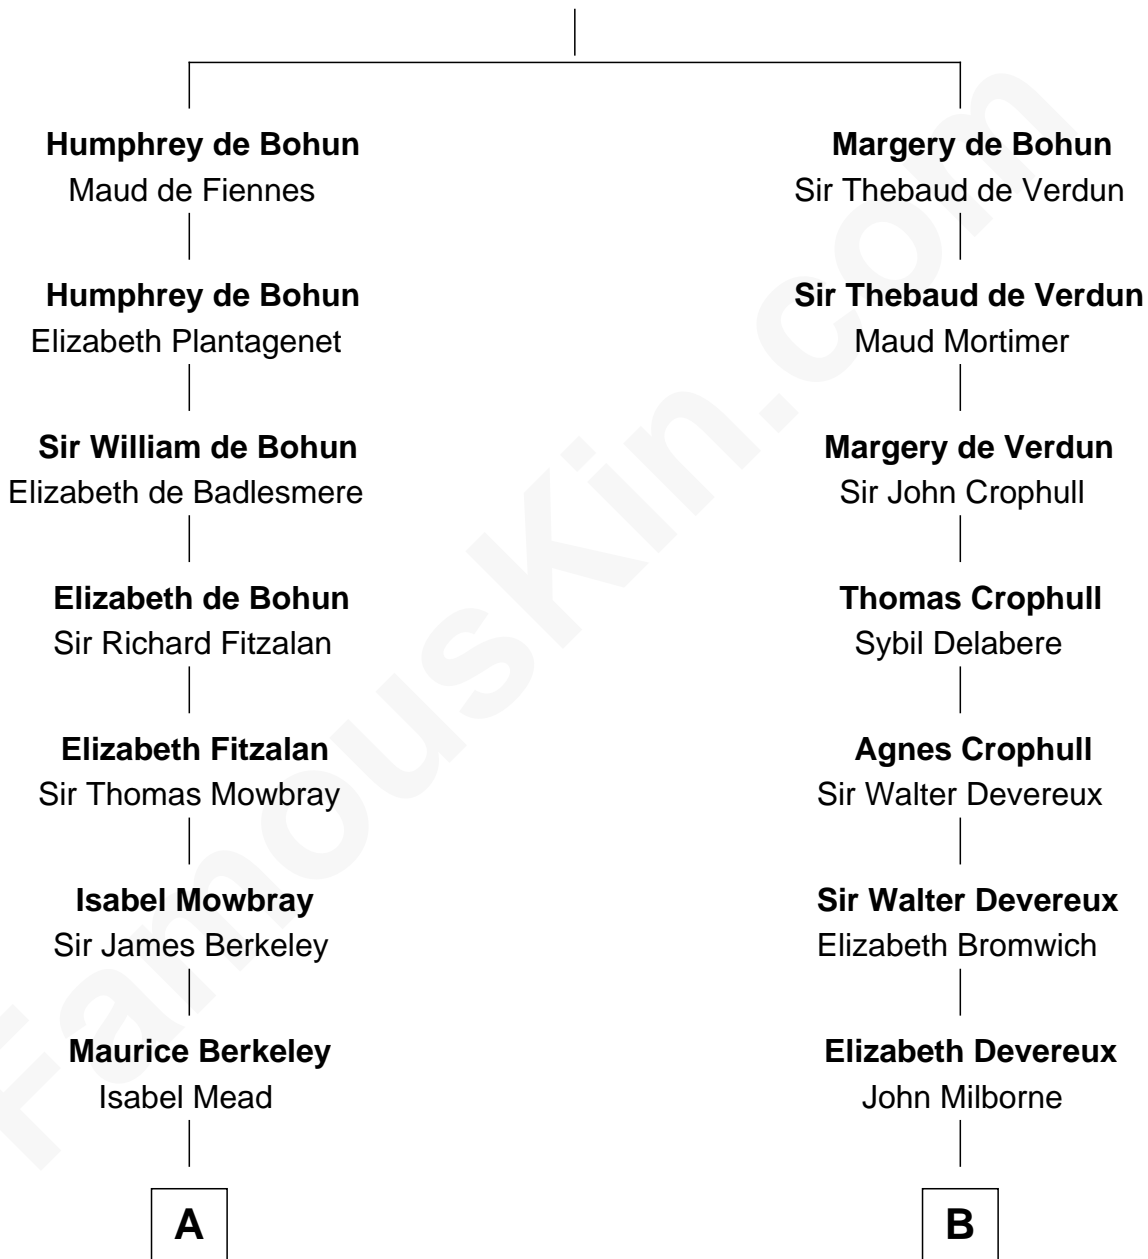

# FamousKin.com Relationship Chart of

**Jack London**

*Author of "The Call of the Wild"*

17th cousin 3 times removed of

**Button Gwinnett**

*Signer of the Declaration of Independence*

**Sir Humphrey de Bohun**

Eleanor de Braiose

**A**

**Anne Berkeley**  
Sir William Dennis

**Isabel Dennis**  
Sir John Berkeley

**Elizabeth Berkeley**  
Henry Lygon

**Elizabeth Lygon**  
Edward Bassett

**Jane Bassett**  
John Deighton