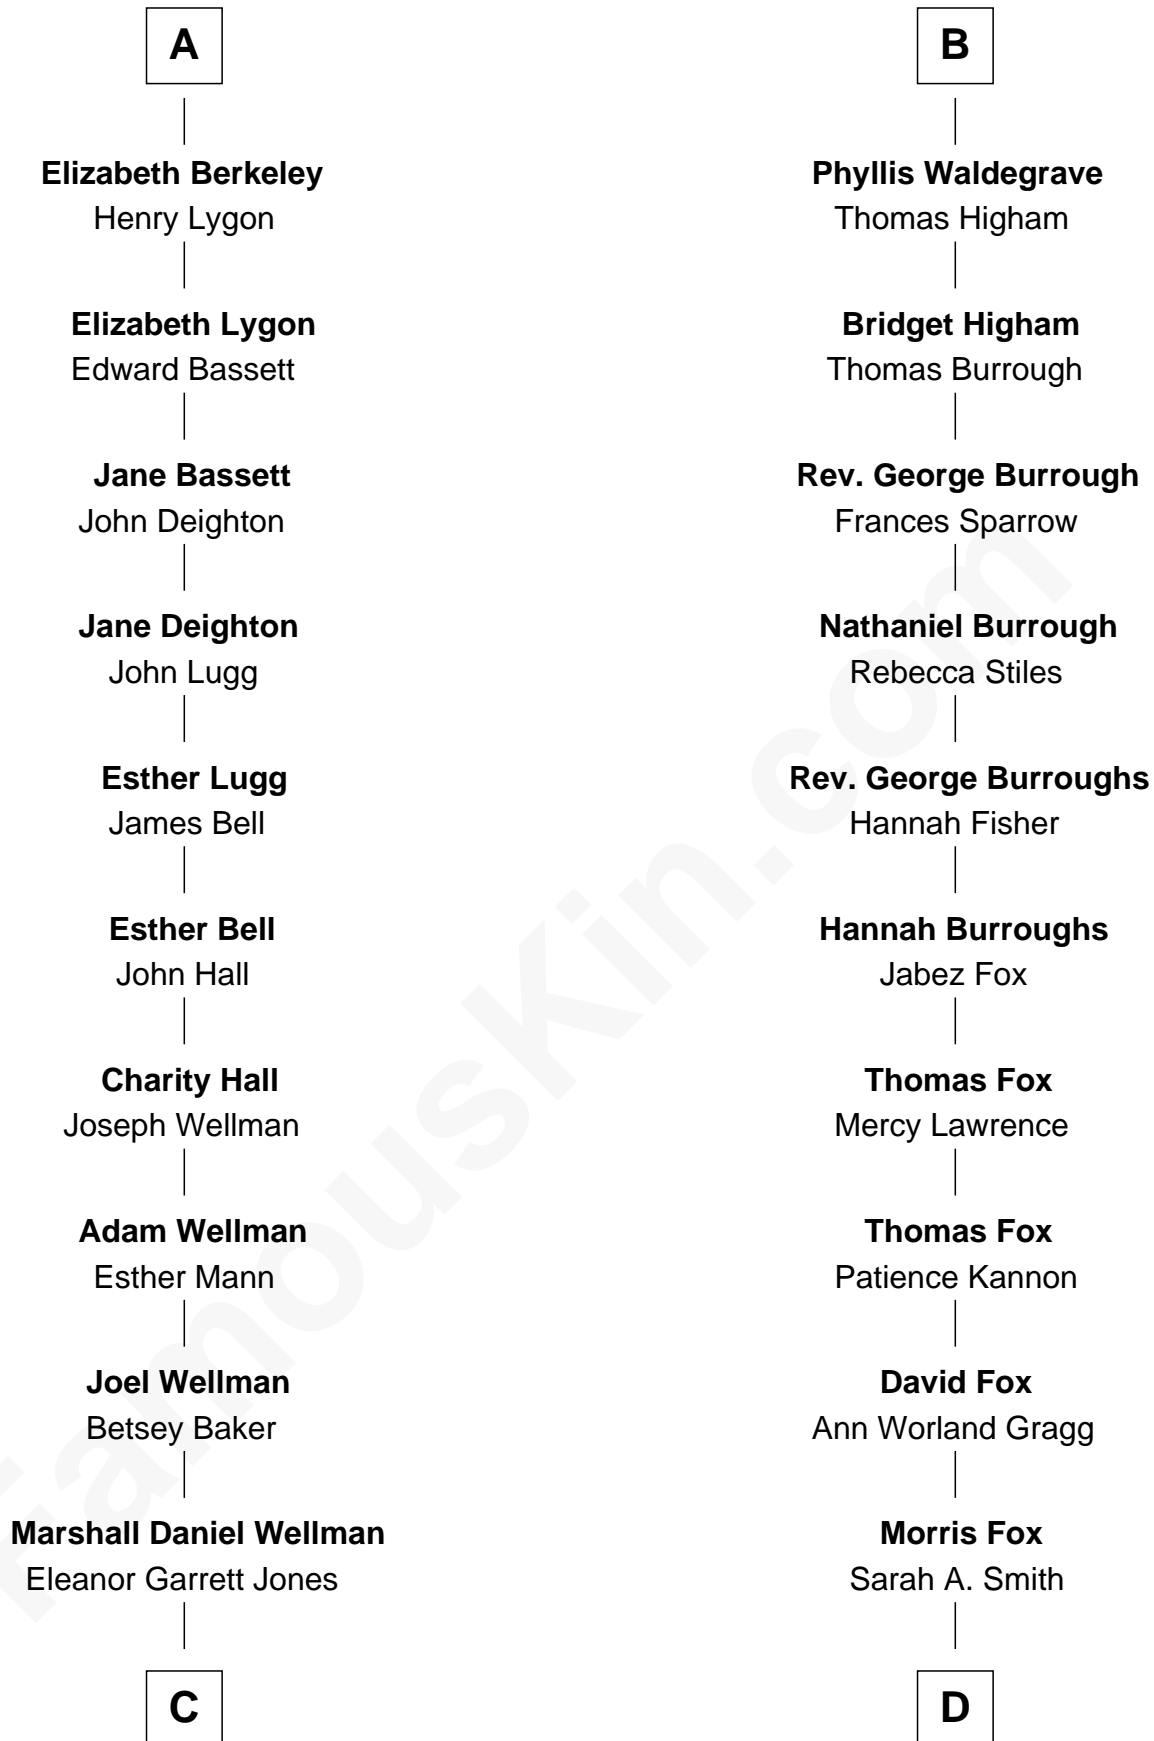

### Jack London

*Author of "The Call of the Wild"*

18th cousin 2 times removed of

**Bob Moore**

*Co-Founder, Bob's Red Mill*

**Bartholomew de Badlesmere**

Margaret de Clare

**Elizabeth de Badlesmere**

Isabel Mead

**Anne Berkeley**

Sir William Dennis

**Isabel Dennis**

Sir John Berkeley

**A**

**Margaret de Badlesmere**

Sir John de Tibetot

**Sir Robert de Tibetot**

Margaret Deincourt

**Elizabeth de Tibetot**

Sir Philip le Despencer

**Margery Despencer**

Sir Roger Wentworth

**Henry Wentworth**

Elizabeth Howard

**Margery Wentworth**

Sir William Waldegrave

**George Waldegrave**

Anne Drury

**B**

**C**

**Flora Wellman**  
William Henry Chaney

**Jack London**  
*Author of "The Call of the Wild"*