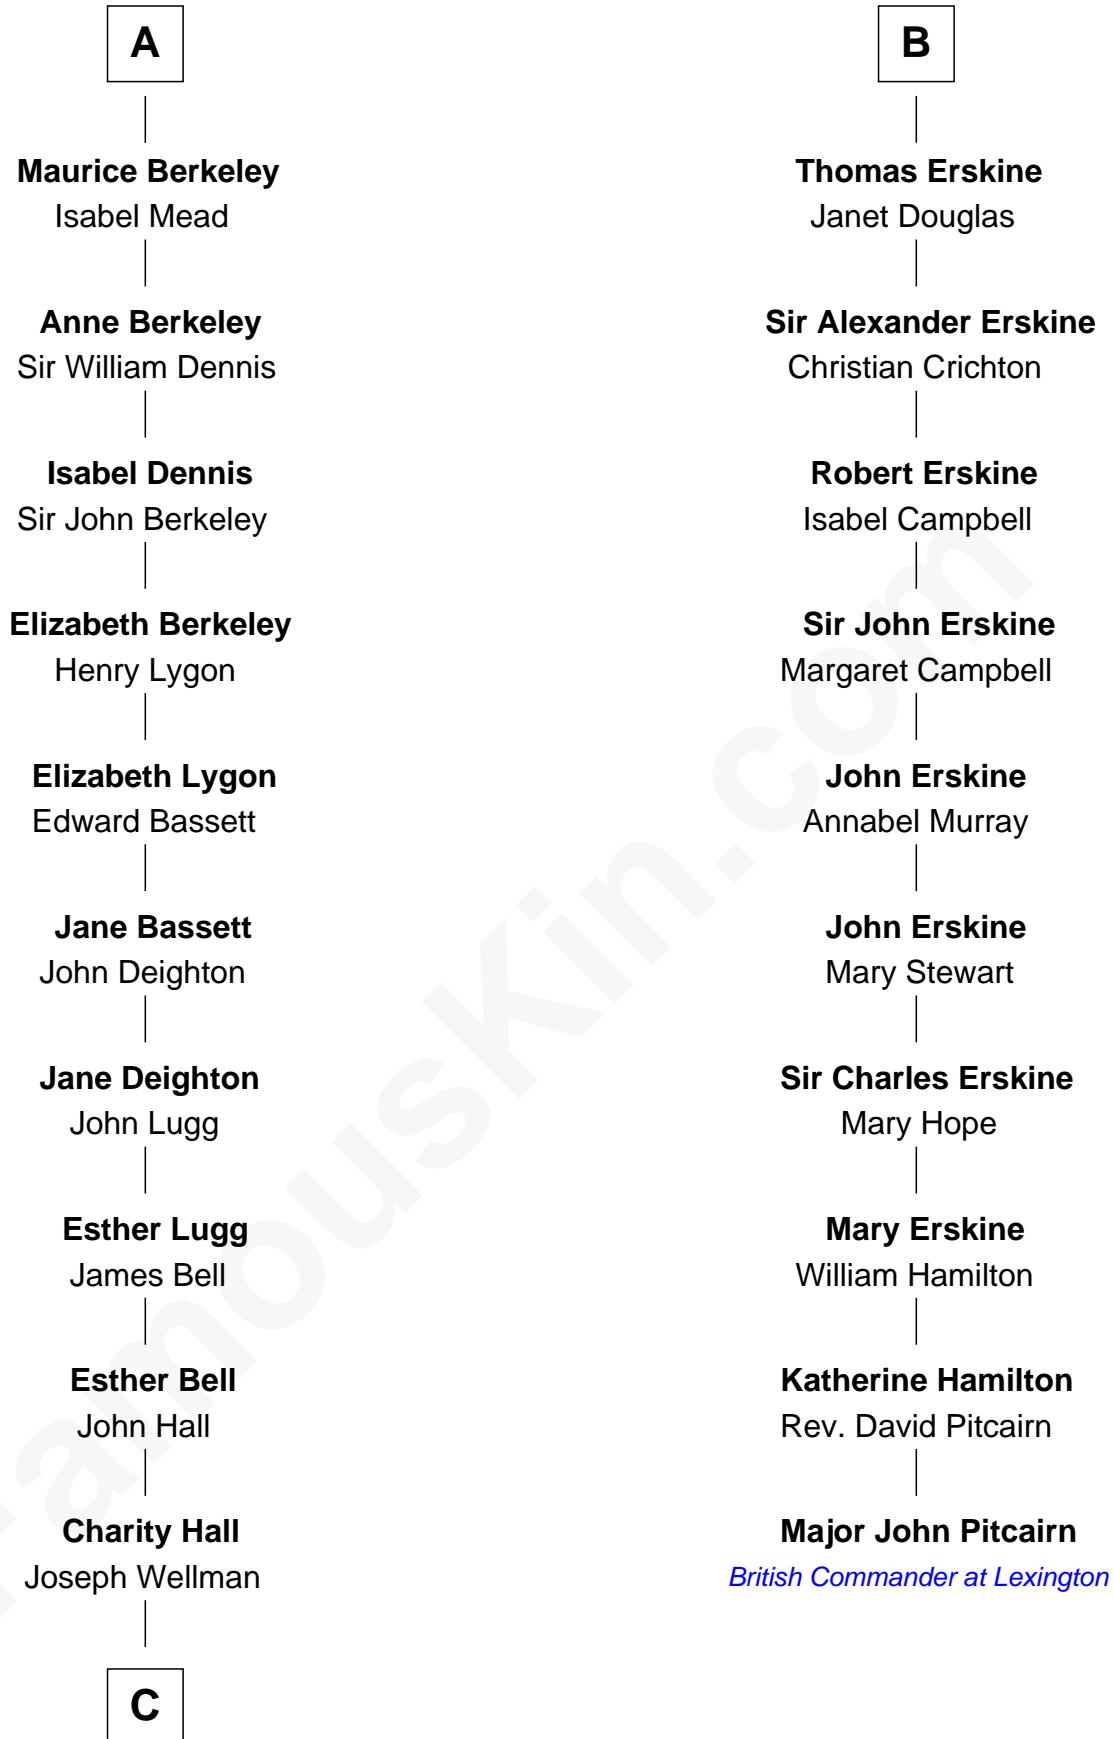

FamousKin.com

Relationship Chart of

Jack London

Author of "The Call of the Wild"

16th cousin 5 times removed of

Major John Pitcairn

British Commander at Battle of Lexington

C