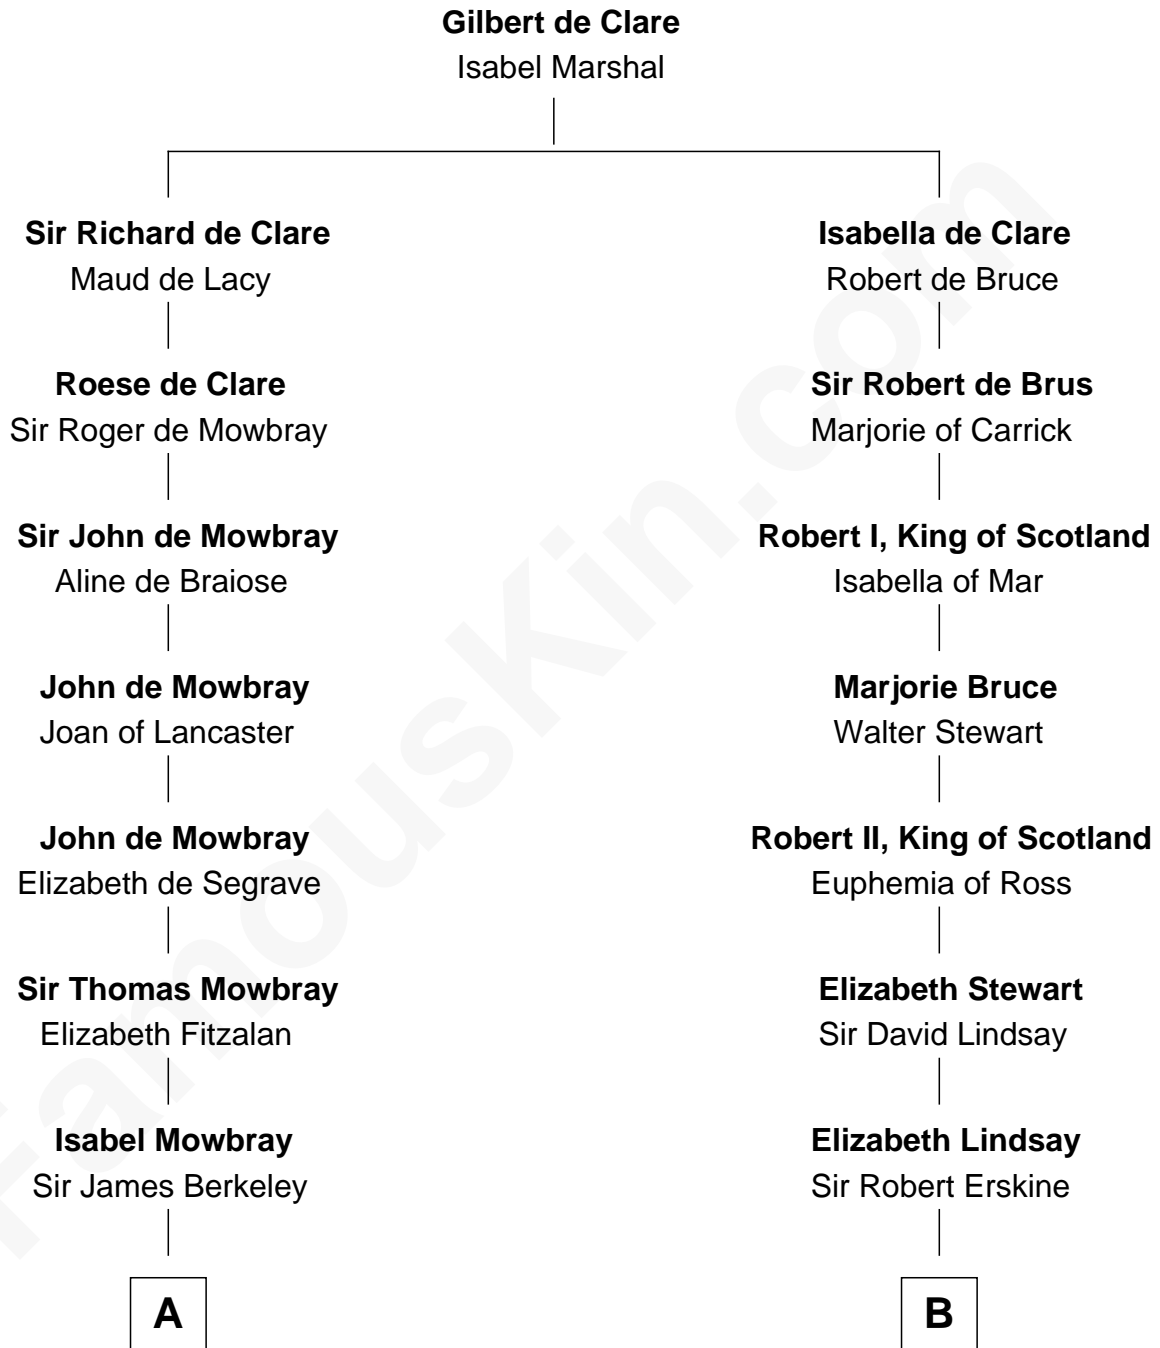

FamousKin.com

Relationship Chart of

Jack London

Author of "The Call of the Wild"

16th cousin 5 times removed of

Major John Pitcairn

British Commander at Battle of Lexington

C

—
Adam Wellman

Esther Mann

—
Joel Wellman

Betsey Baker

—
Marshall Daniel Wellman

Eleanor Garrett Jones

—
Flora Wellman

William Henry Chaney