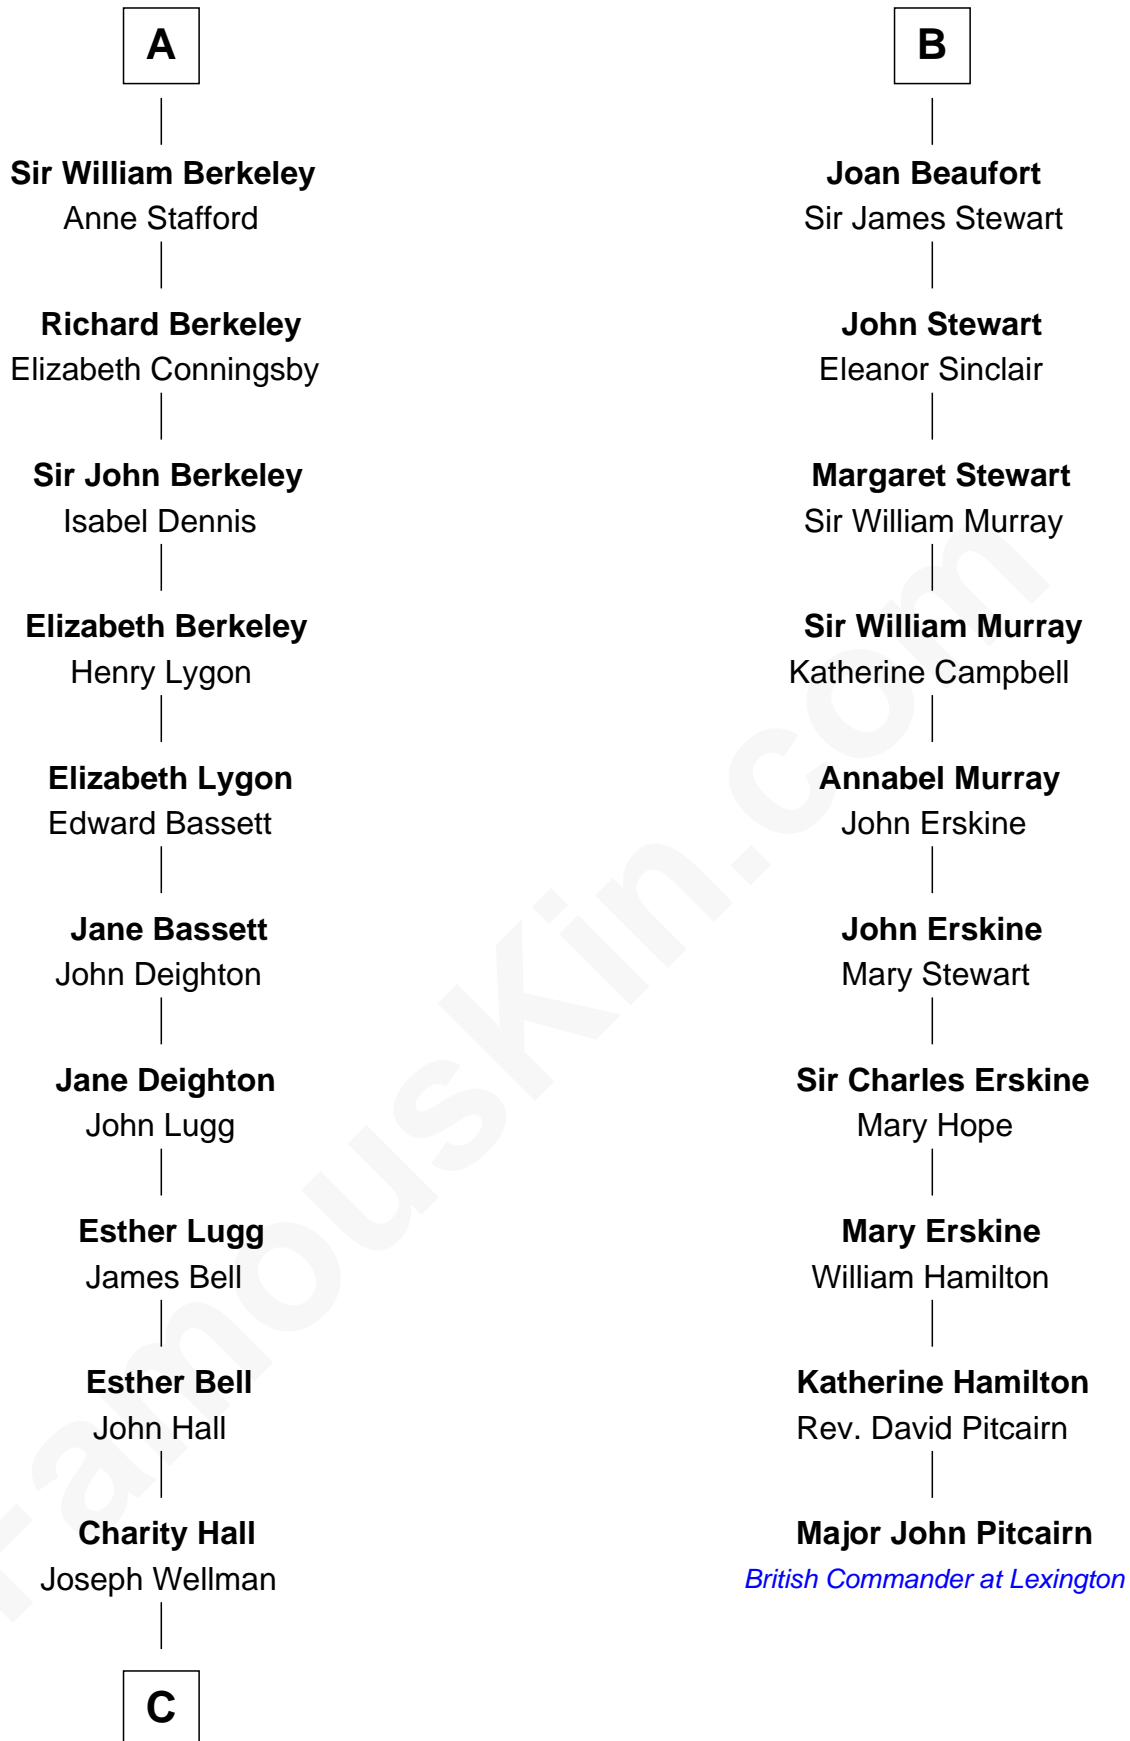

FamousKin.com

Relationship Chart of

Jack London

Author of "The Call of the Wild"

16th cousin 5 times removed of

Major John Pitcairn

British Commander at Battle of Lexington

C

—
Adam Wellman

Esther Mann

—
Joel Wellman

Betsey Baker

—
Marshall Daniel Wellman

Eleanor Garrett Jones

—
Flora Wellman

William Henry Chaney