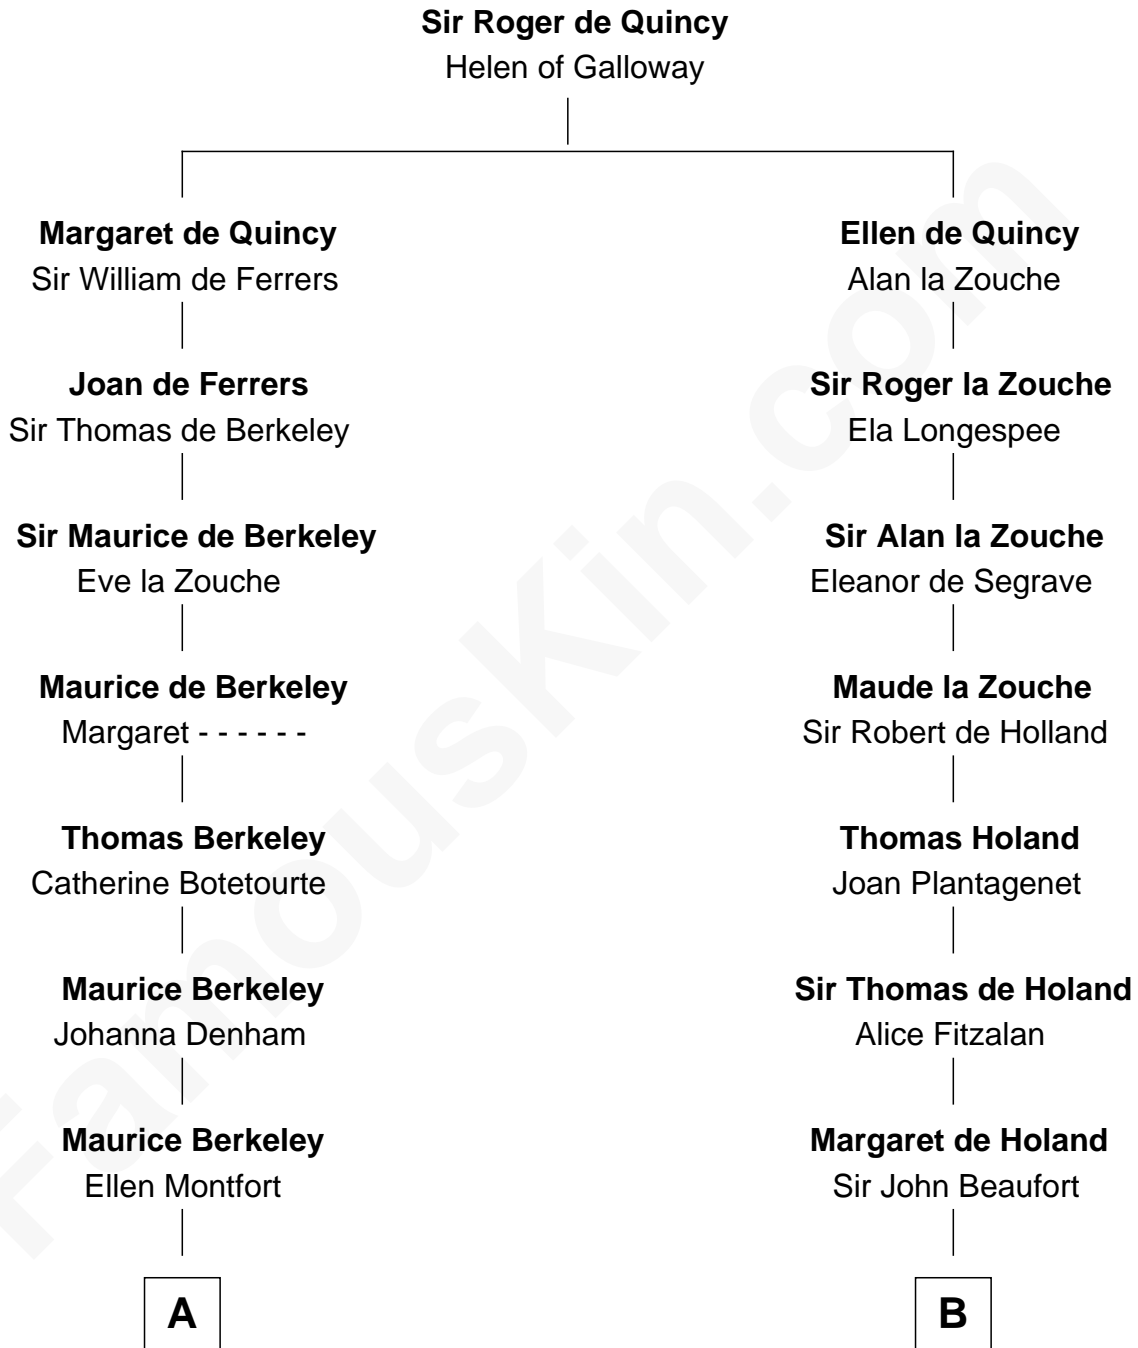

FamousKin.com

Relationship Chart of

Jack London

Author of "The Call of the Wild"

16th cousin 5 times removed of

Major John Pitcairn

British Commander at Battle of Lexington

C

—
Adam Wellman

Esther Mann

—
Joel Wellman

Betsey Baker

—
Marshall Daniel Wellman

Eleanor Garrett Jones

—
Flora Wellman

William Henry Chaney