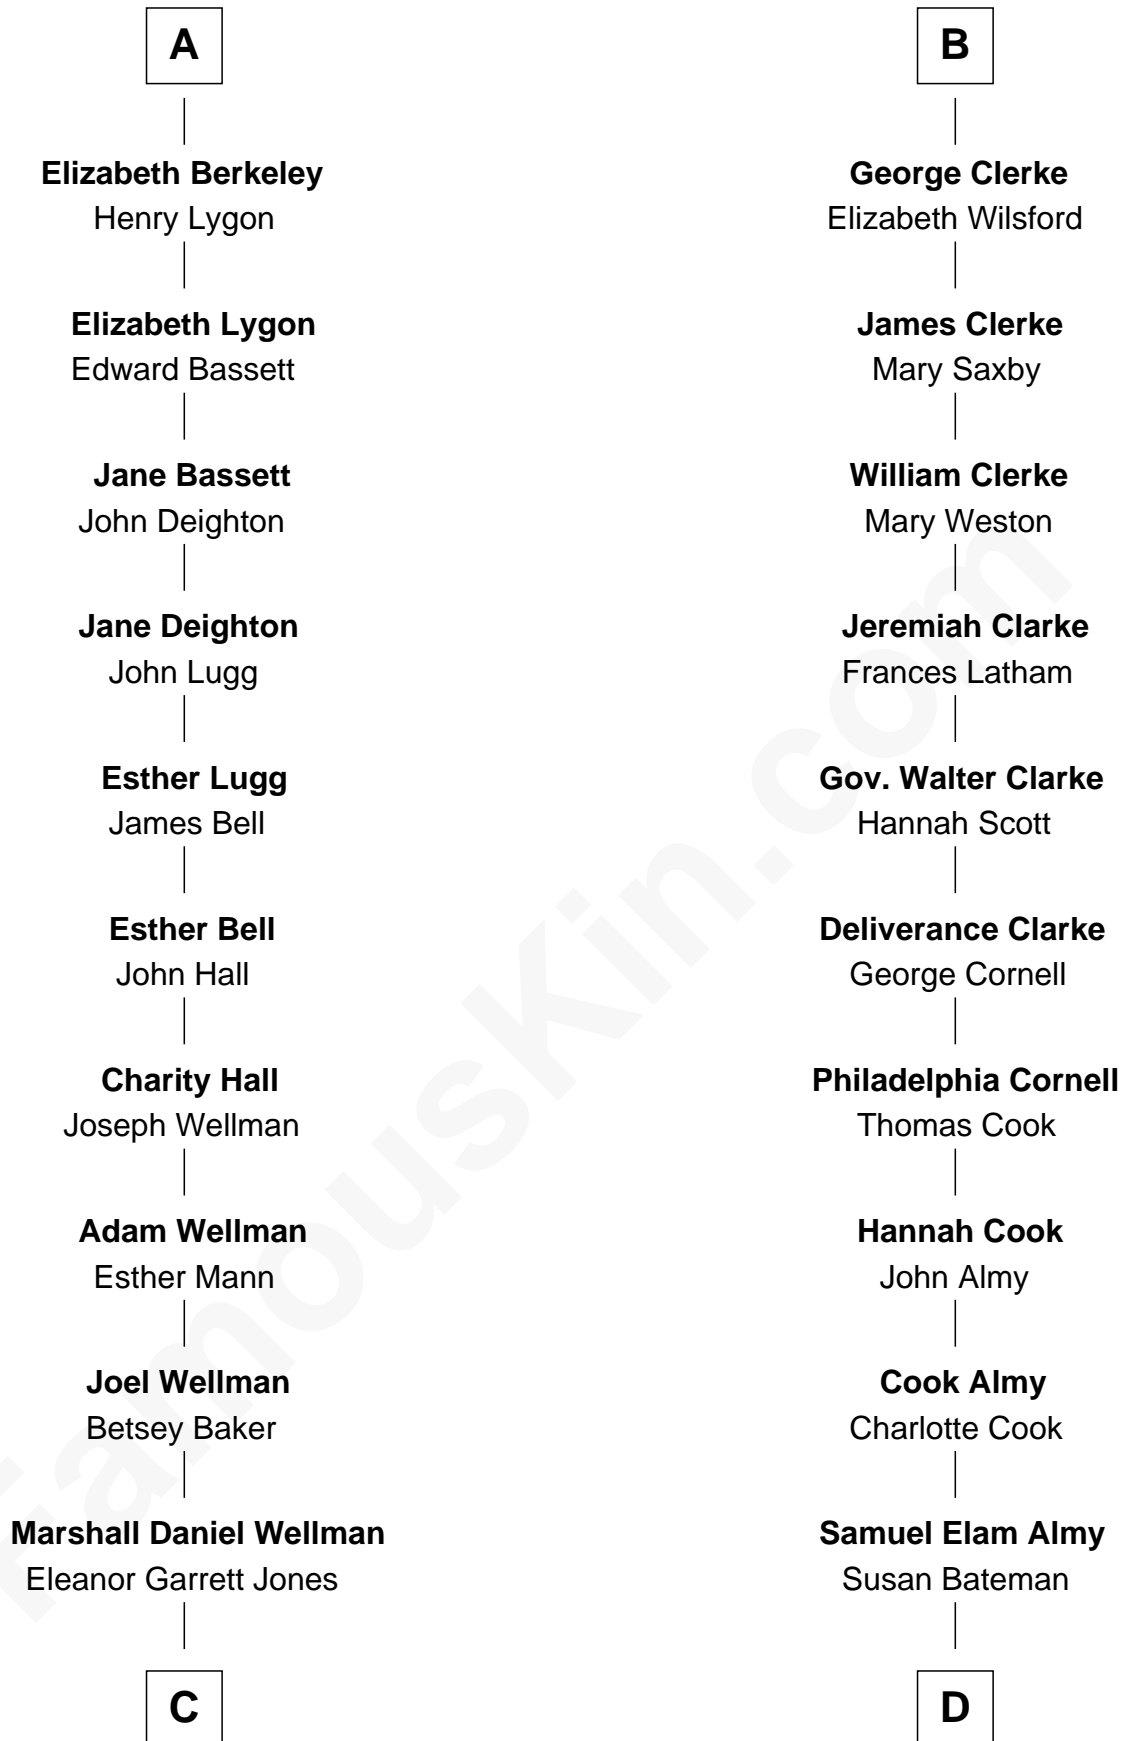

FamousKin.com

Relationship Chart of

Jack London

Author of "The Call of the Wild"

18th cousin 2 times removed of

Marilyn Monroe

Actress, Model, and Singer

Bartholomew de Badlesmere

Margery de Badlesmere

Sir William de Ros

Maud de Roos

John de Welles

Margery de Welles

Stephen le Scrope

Maude le Scrope

Sir Baldwin Freville

Elizabeth Freville

Sir Thomas Ferrers

Sir Henry Ferrers

Margaret Heckstall

Elizabeth Ferrers

James Clerke

B

C

Flora Wellman
William Henry Chaney

Jack London
Author of "The Call of the Wild"

D

Susan Bateman Almy
Charles Adams Gifford

Frederick Almy Gifford
Elizabeth Easton Tennant

Charles Stanley Gifford
Gladys Pearl Monroe