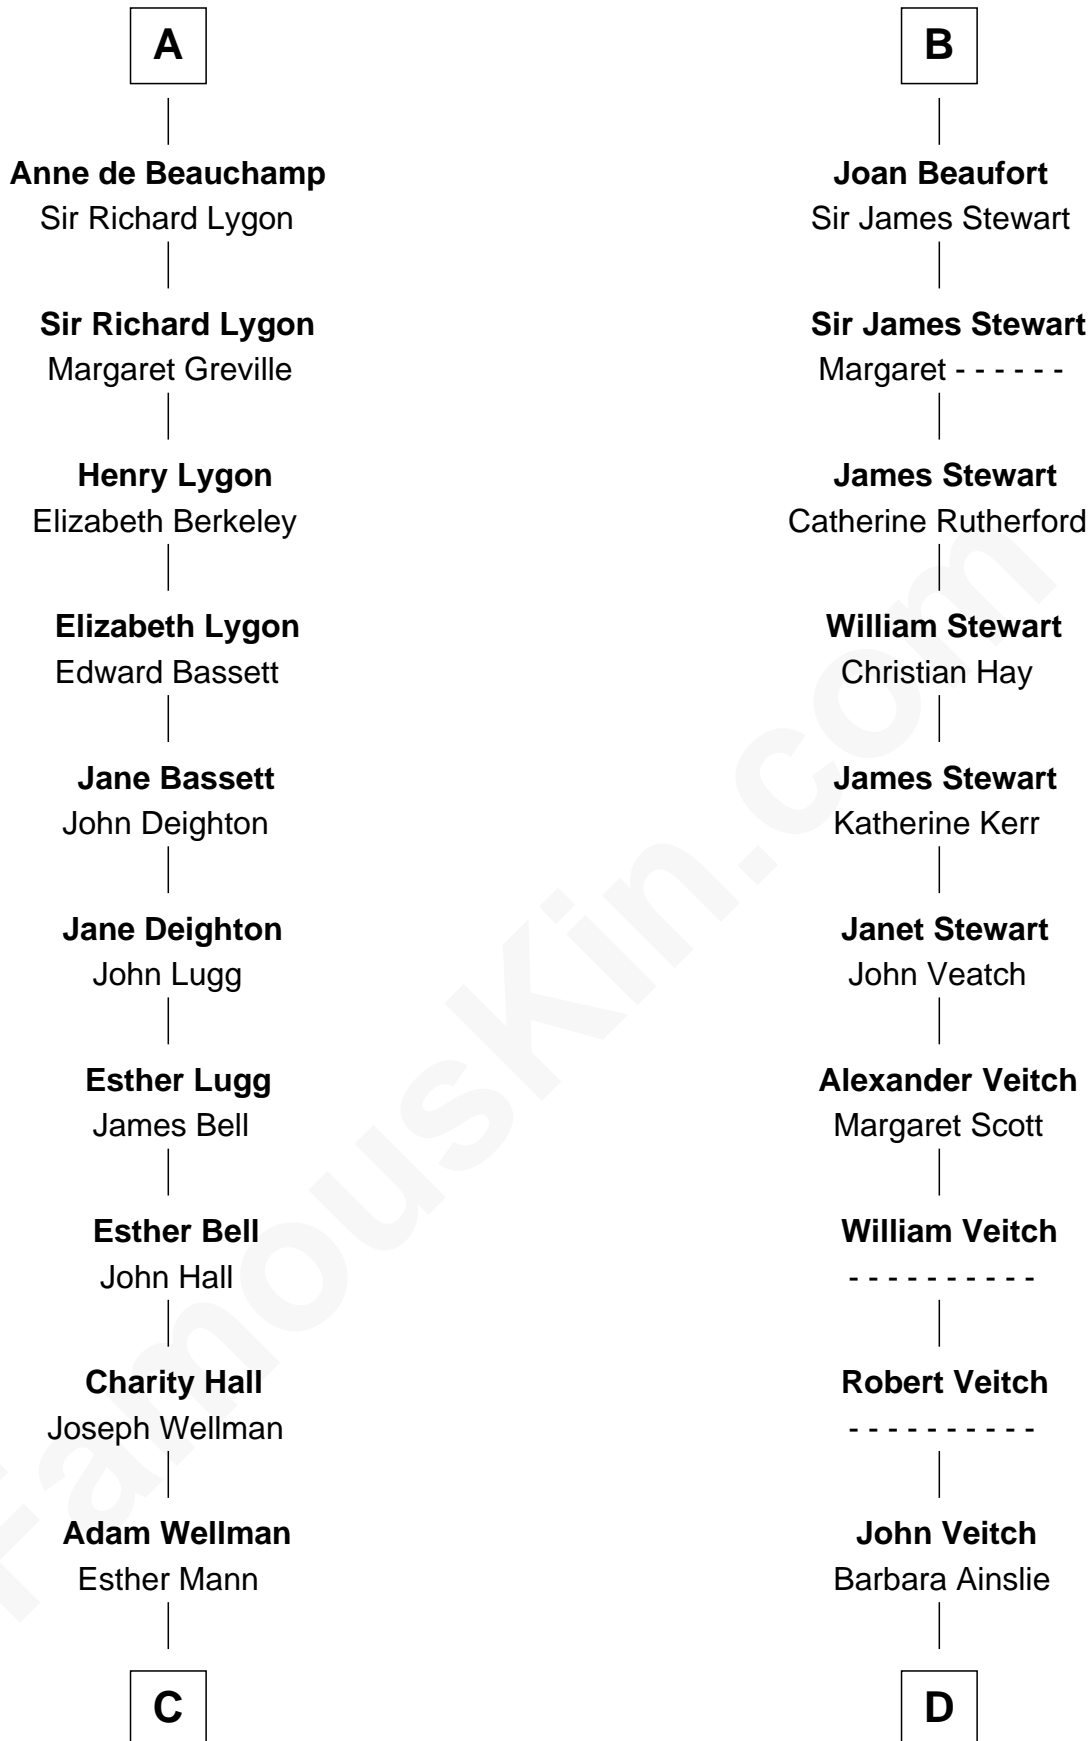

FamousKin.com Relationship Chart of

Jack London

Author of "The Call of the Wild"

20th cousin of

Noel Coward

Playwright, Actor, and Songwriter

William Mauduit
Alice de Newburgh

Isabel Mauduit
Sir William de Beauchamp

Sir Walter de Beauchamp
Alice de Tony

Giles de Beauchamp
Catherine de Bures

John de Beauchamp
Elizabeth - - - - -

Sir William de Beauchamp
Catherine de Ufflete

John de Beauchamp
Margaret Ferrers

Sir Richard de Beauchamp
Elizabeth Stafford

A

Isabel Mauduit
Sir William de Beauchamp

William de Beauchamp
Maud FitzJohn

Isabella de Beauchamp
Sir Patrick de Chaworth

Maud de Chaworth
Henry Plantagenet

Eleanor Plantagenet
Richard Fitzalan

Alice Fitzalan
Sir Thomas de Holand

Margaret de Holand
Sir John Beaufort

B

C

Joel Wellman

Betsey Baker

Marshall Daniel Wellman

Eleanor Garrett Jones

Flora Wellman