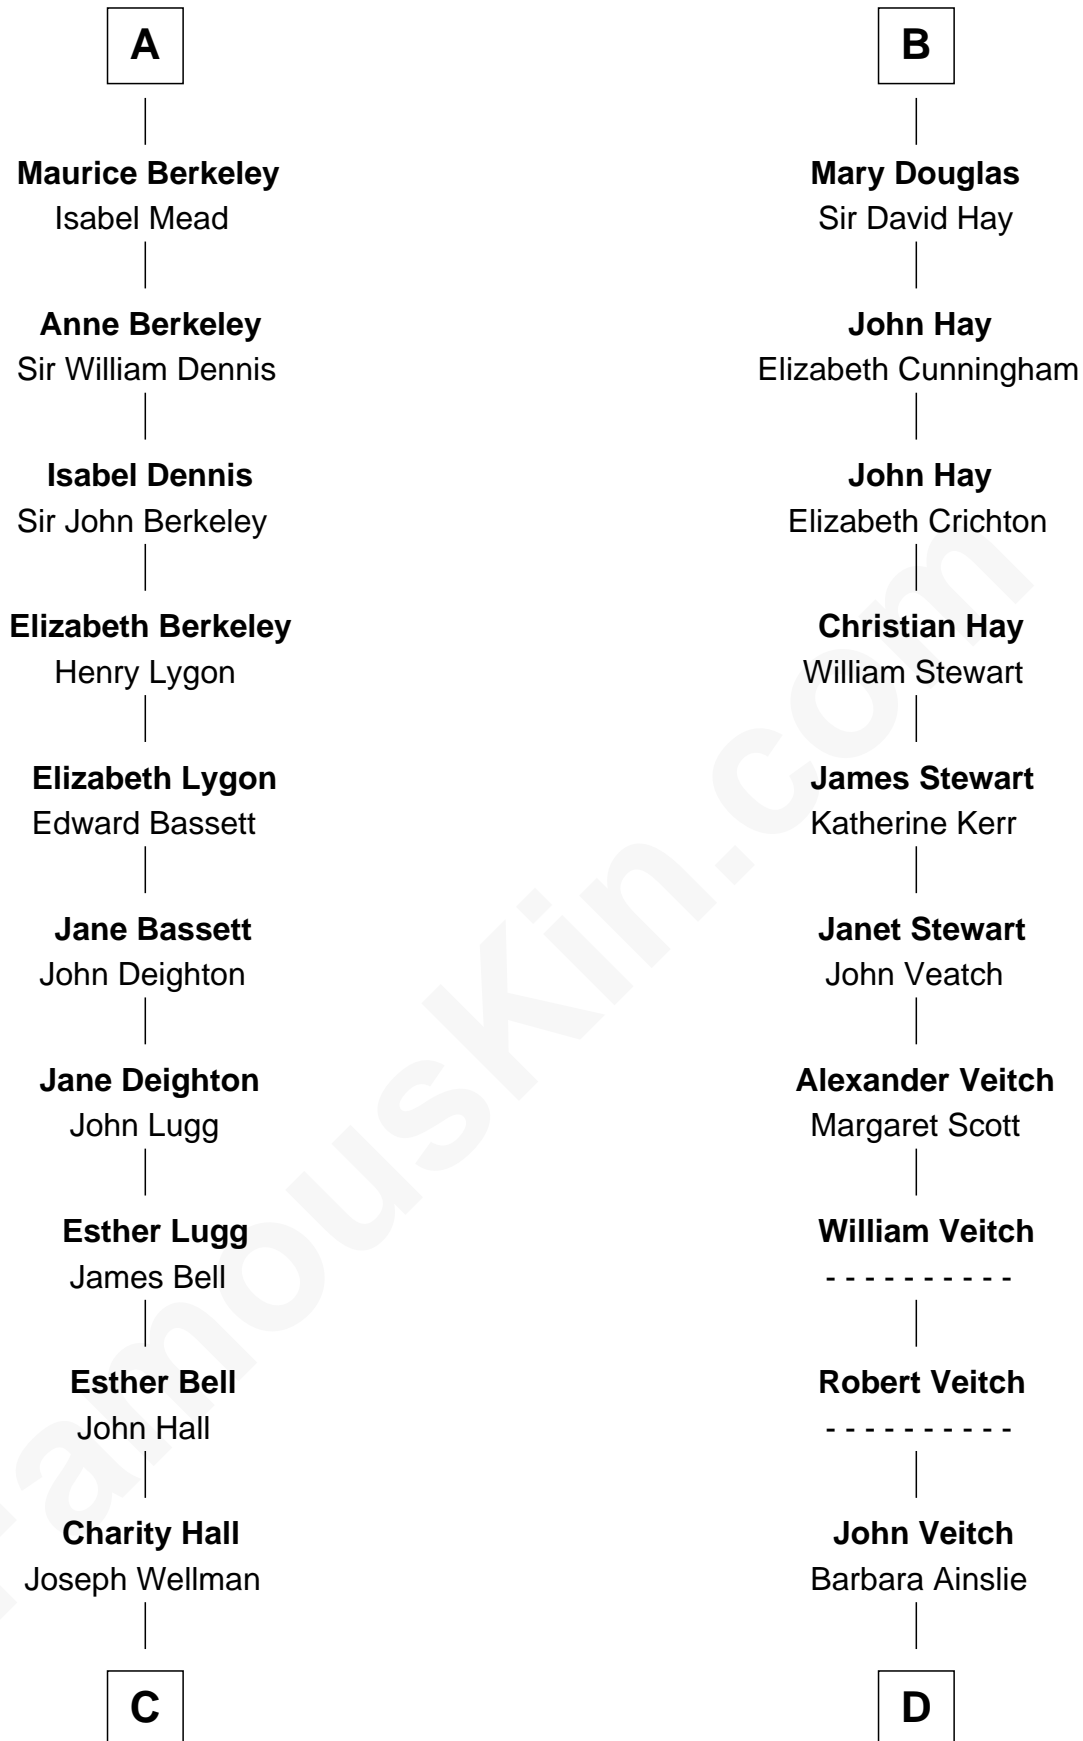

# FamousKin.com Relationship Chart of

**Jack London**

*Author of "The Call of the Wild"*

20th cousin 1 time removed of

**Noel Coward**

*Playwright, Actor, and Songwriter*

**Gilbert de Clare**

Isabel Marshal

**John de Mowbray**

Elizabeth de Segrave

**Sir Thomas Mowbray**

Elizabeth Fitzalan

**Isabel Mowbray**

Sir James Berkeley

**A**

**Isabella de Clare**

Robert de Bruce

**Sir Robert de Brus**

Marjorie of Carrick

**Robert I, King of Scotland**

Isabella of Mar

**Marjorie Bruce**

Walter Stewart

**Robert II, King of Scotland**

Elizabeth Mure

**Robert III, King of Scotland**

Anabella Drummond

**Mary Stewart**

George Douglas

**B**

**C**

**Adam Wellman**