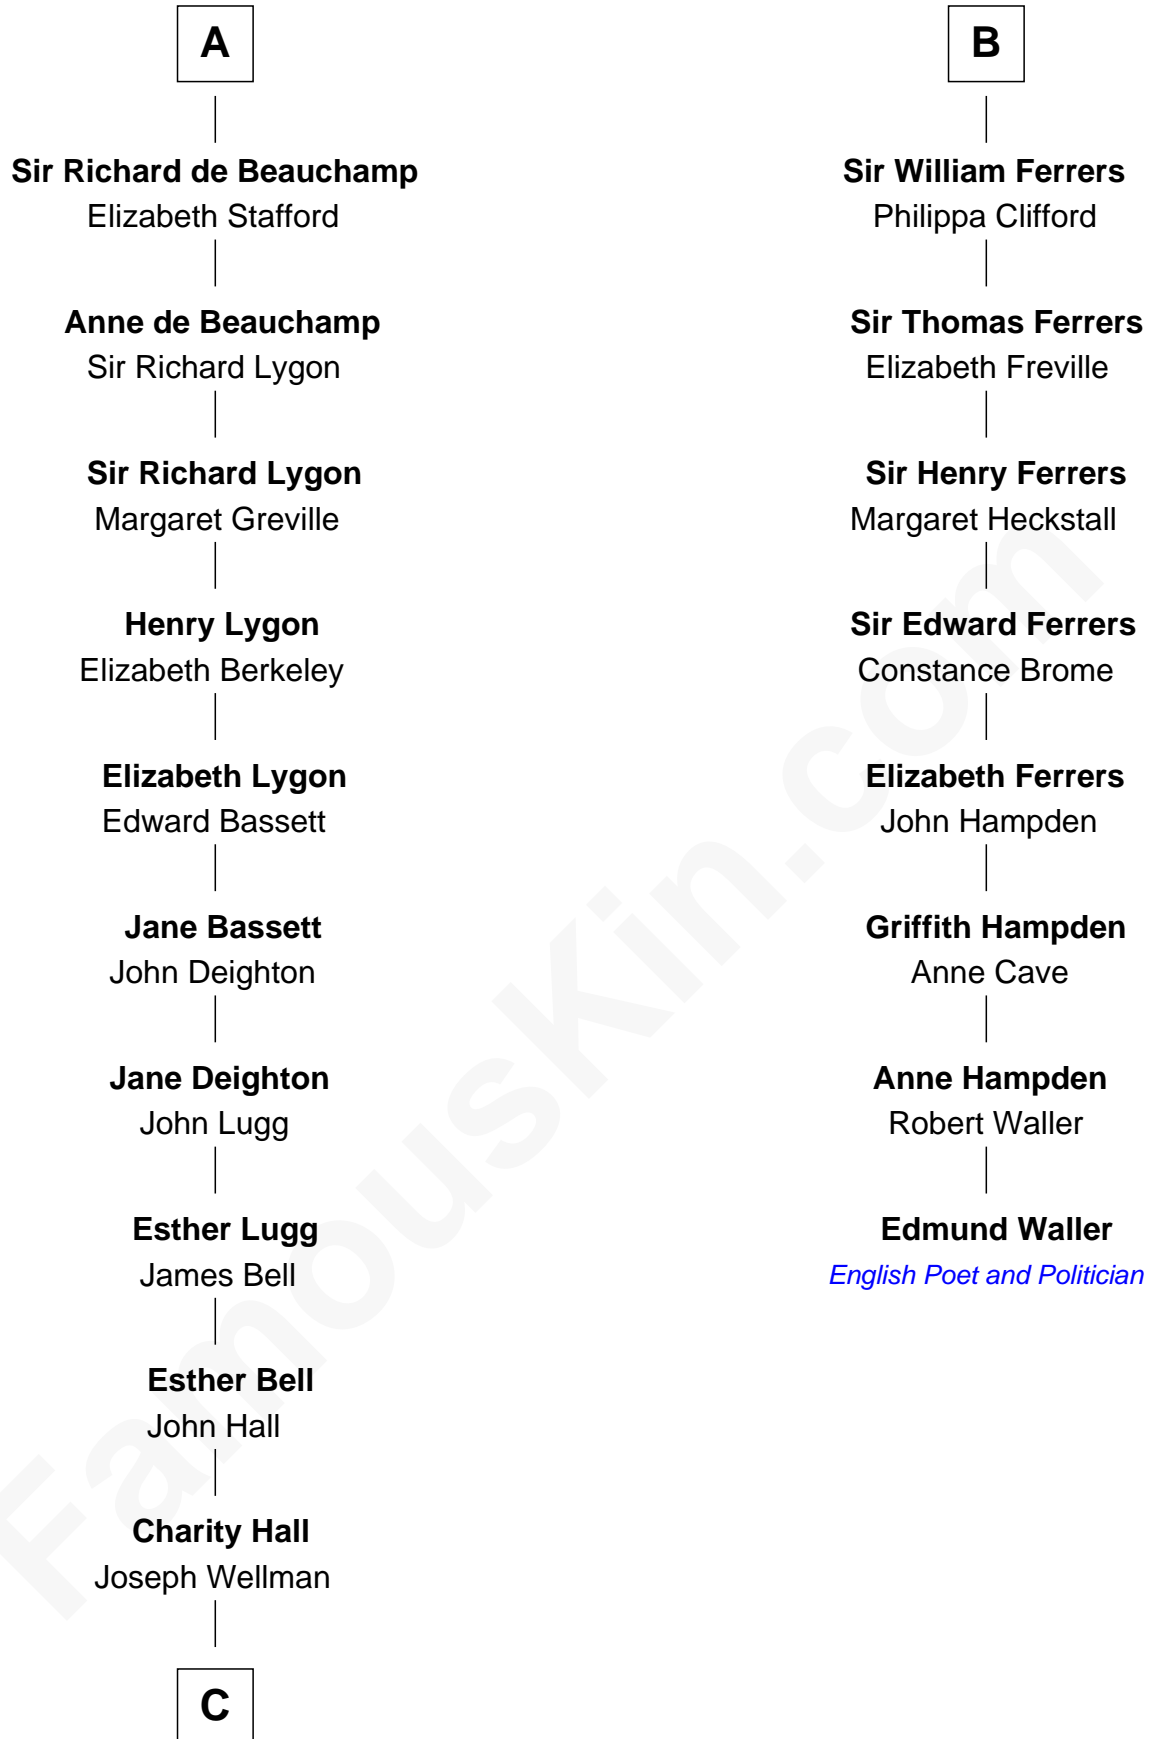

FamousKin.com Relationship Chart of

Jack London

Author of "The Call of the Wild"

14th cousin 7 times removed of

Edmund Waller

English Poet and Politician

C

—
Adam Wellman

Esther Mann

—
Joel Wellman

Betsey Baker

—
Marshall Daniel Wellman

Eleanor Garrett Jones

—
Flora Wellman

William Henry Chaney

—
Jack London