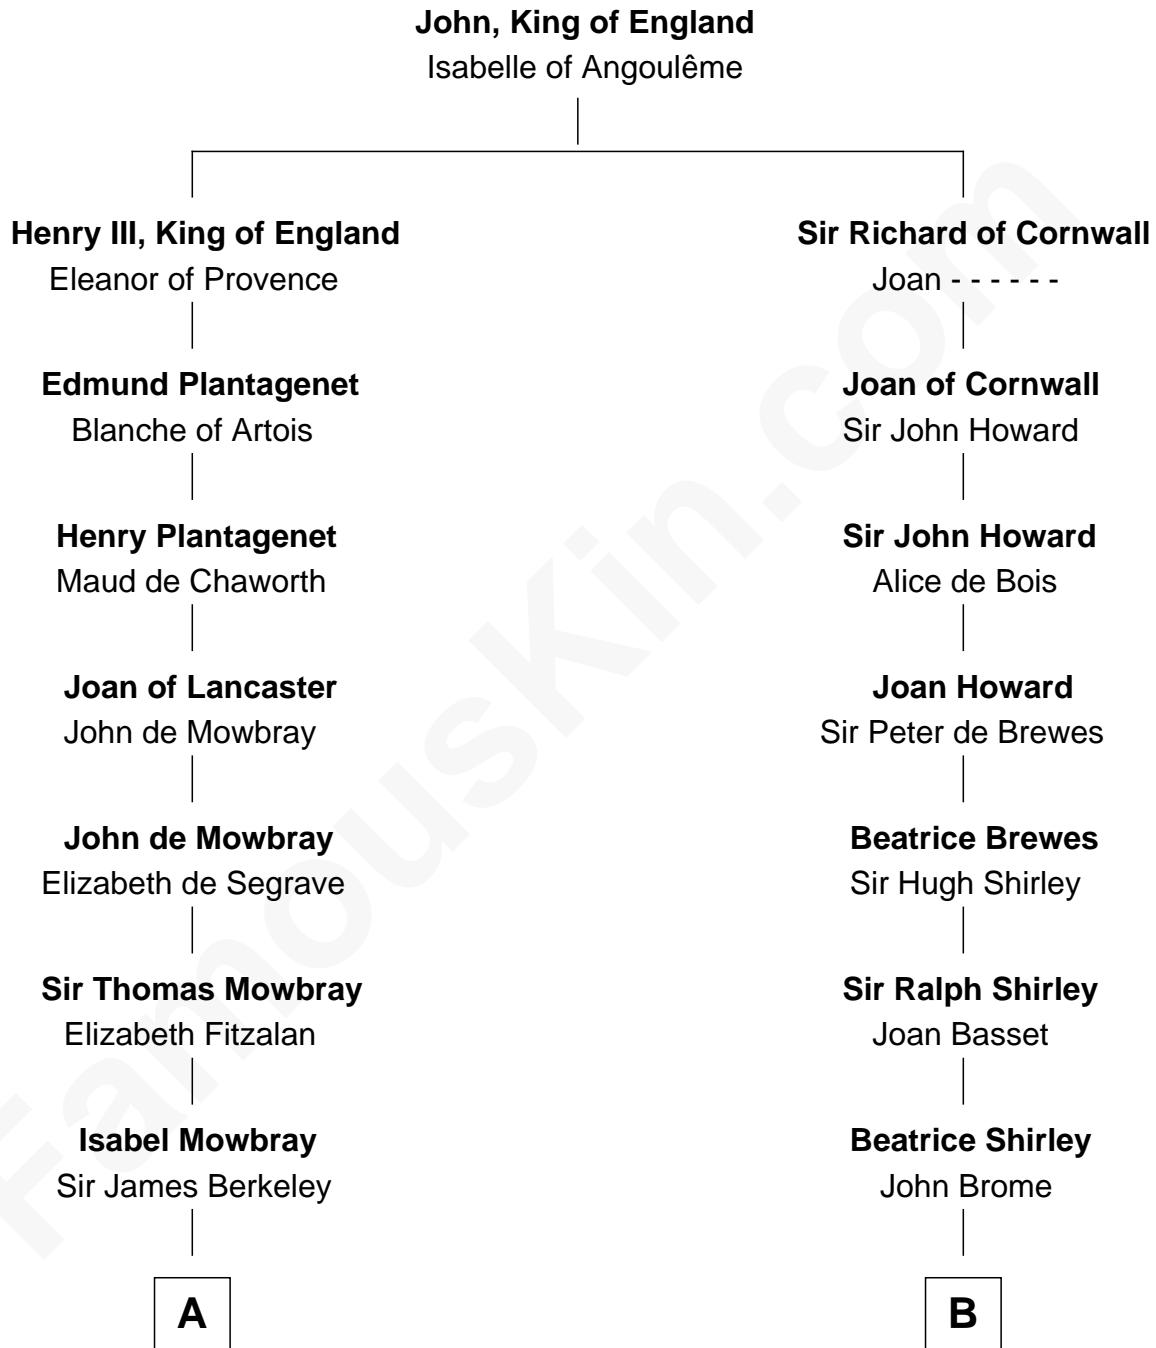

FamousKin.com Relationship Chart of

Jack London

Author of "The Call of the Wild"

12th cousin 9 times removed of

Edmund Waller

English Poet and Politician

C

—
Adam Wellman

Esther Mann

—
Joel Wellman

Betsey Baker

—
Marshall Daniel Wellman

Eleanor Garrett Jones

—
Flora Wellman

William Henry Chaney

—
Jack London