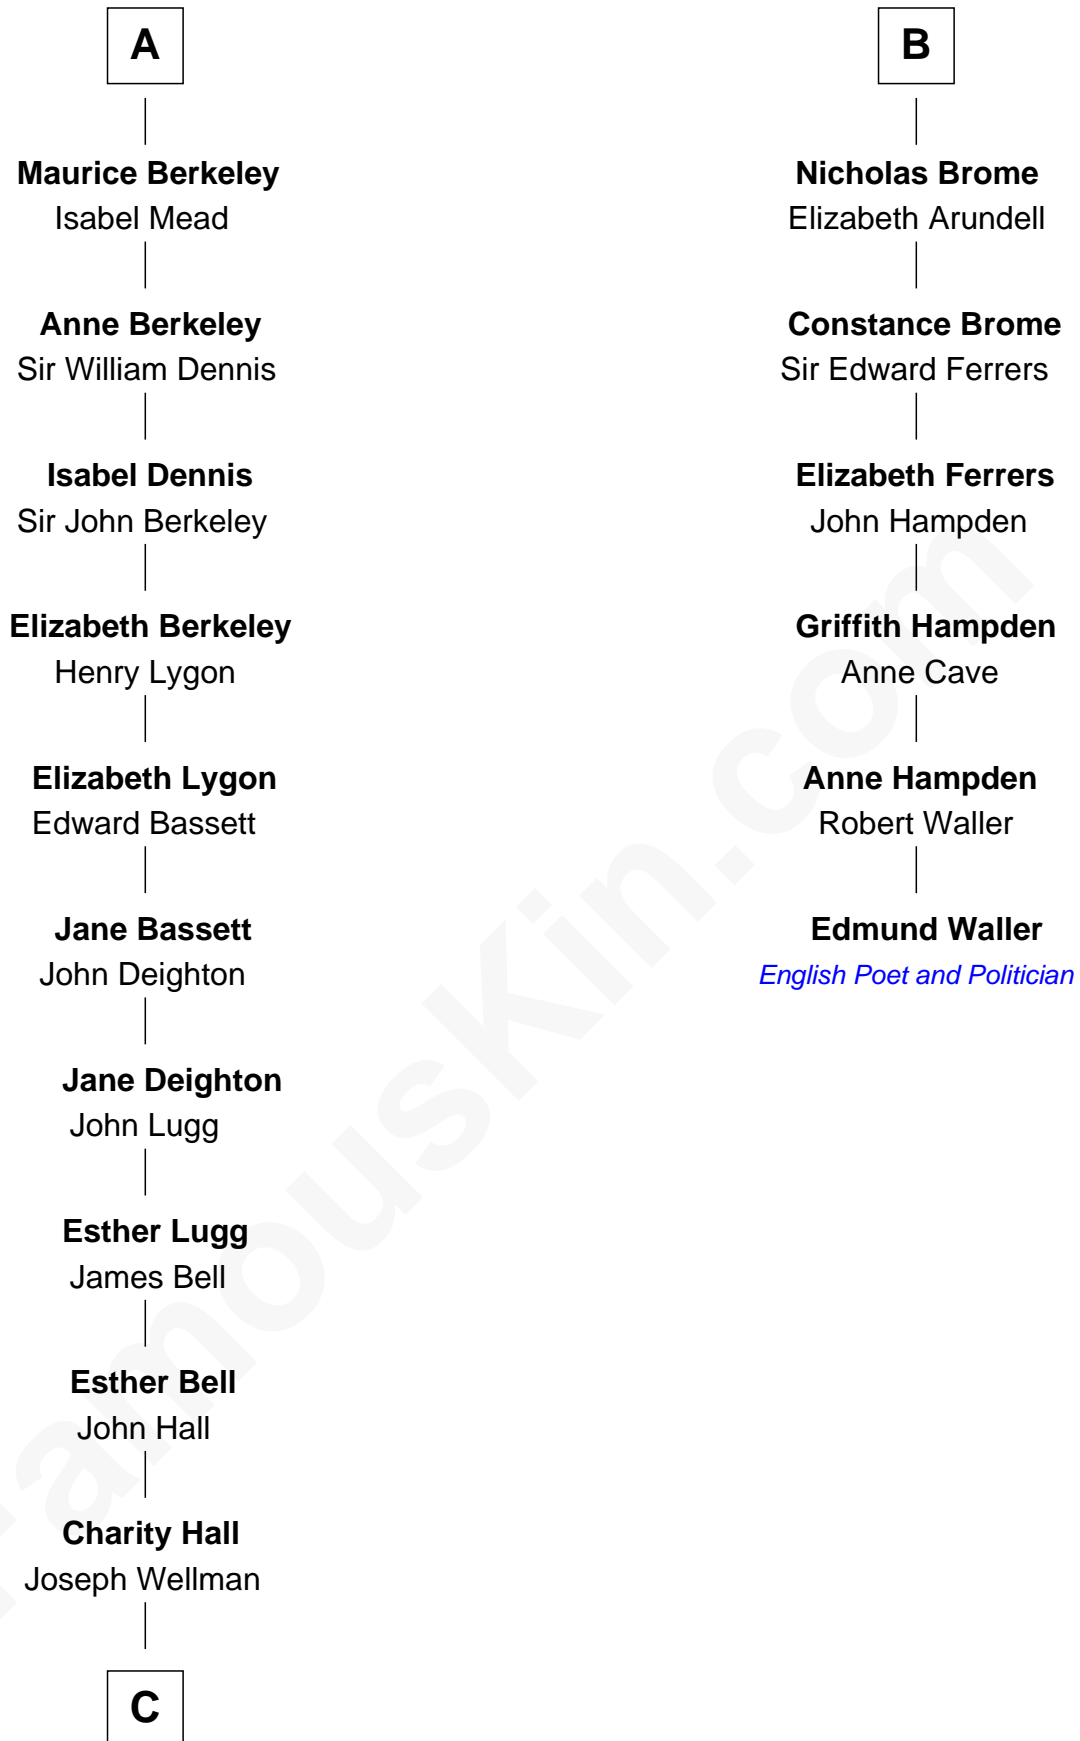

FamousKin.com Relationship Chart of

Jack London

Author of "The Call of the Wild"

12th cousin 9 times removed of

Edmund Waller

English Poet and Politician

C

—
Adam Wellman

Esther Mann

—
Joel Wellman

Betsey Baker

—
Marshall Daniel Wellman

Eleanor Garrett Jones

—
Flora Wellman

William Henry Chaney

—
Jack London