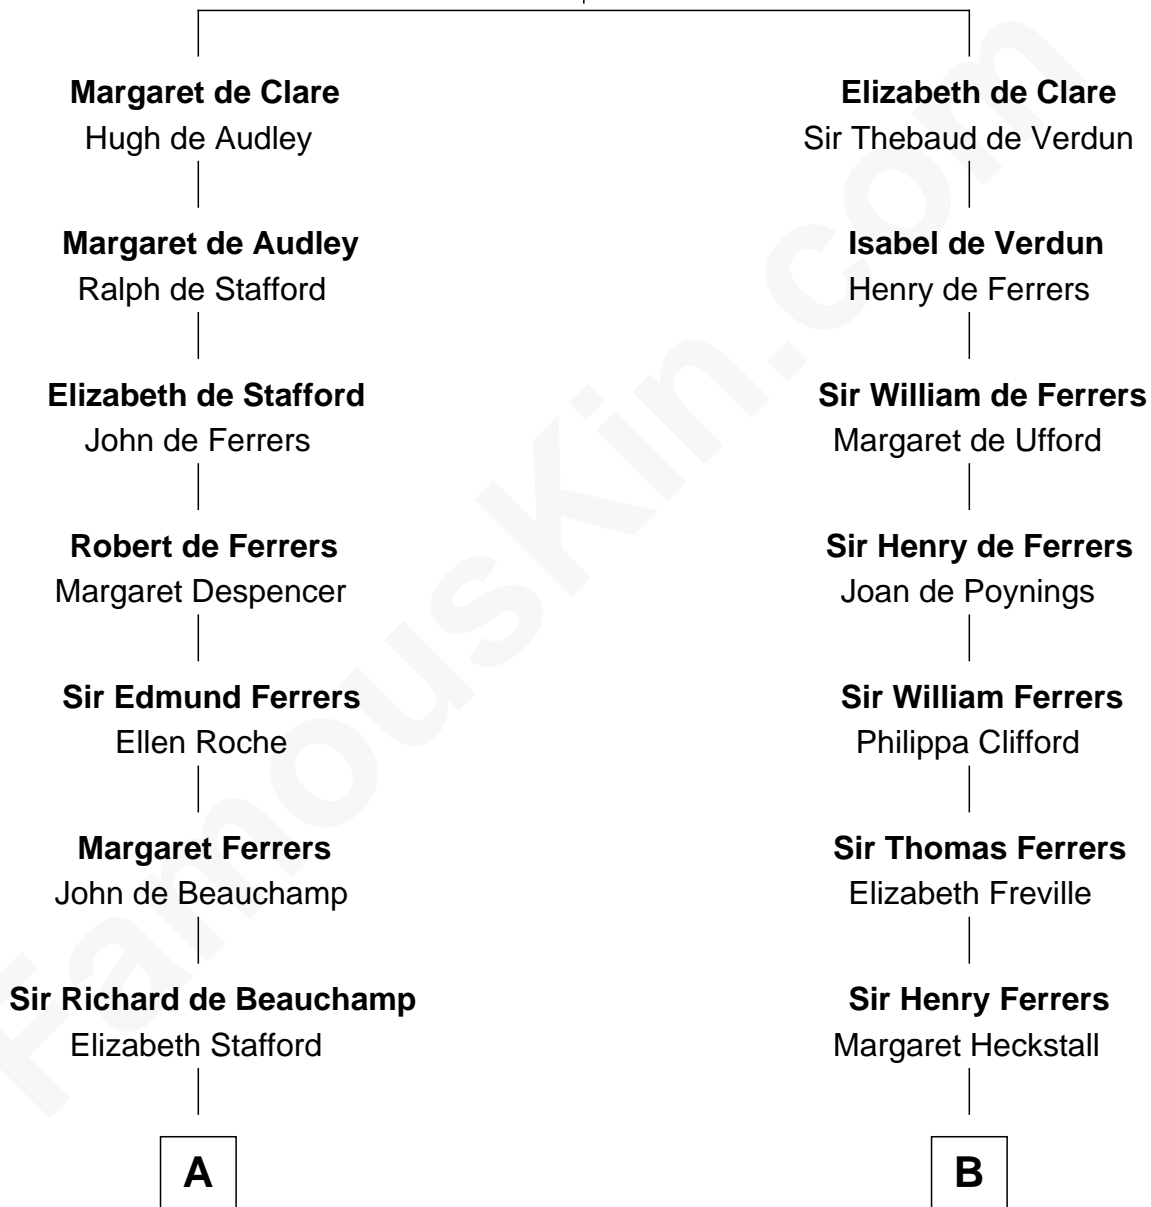

# FamousKin.com Relationship Chart of

**Jack London**

*Author of "The Call of the Wild"*

11th cousin 9 times removed of

**Edmund Waller**

*English Poet and Politician*

**Sir Gilbert de Clare**

Joan of Acre

**C**

—  
**Joel Wellman**

Betsey Baker

—  
**Marshall Daniel Wellman**

Eleanor Garrett Jones

—  
**Flora Wellman**

William Henry Chaney

—  
**Jack London**