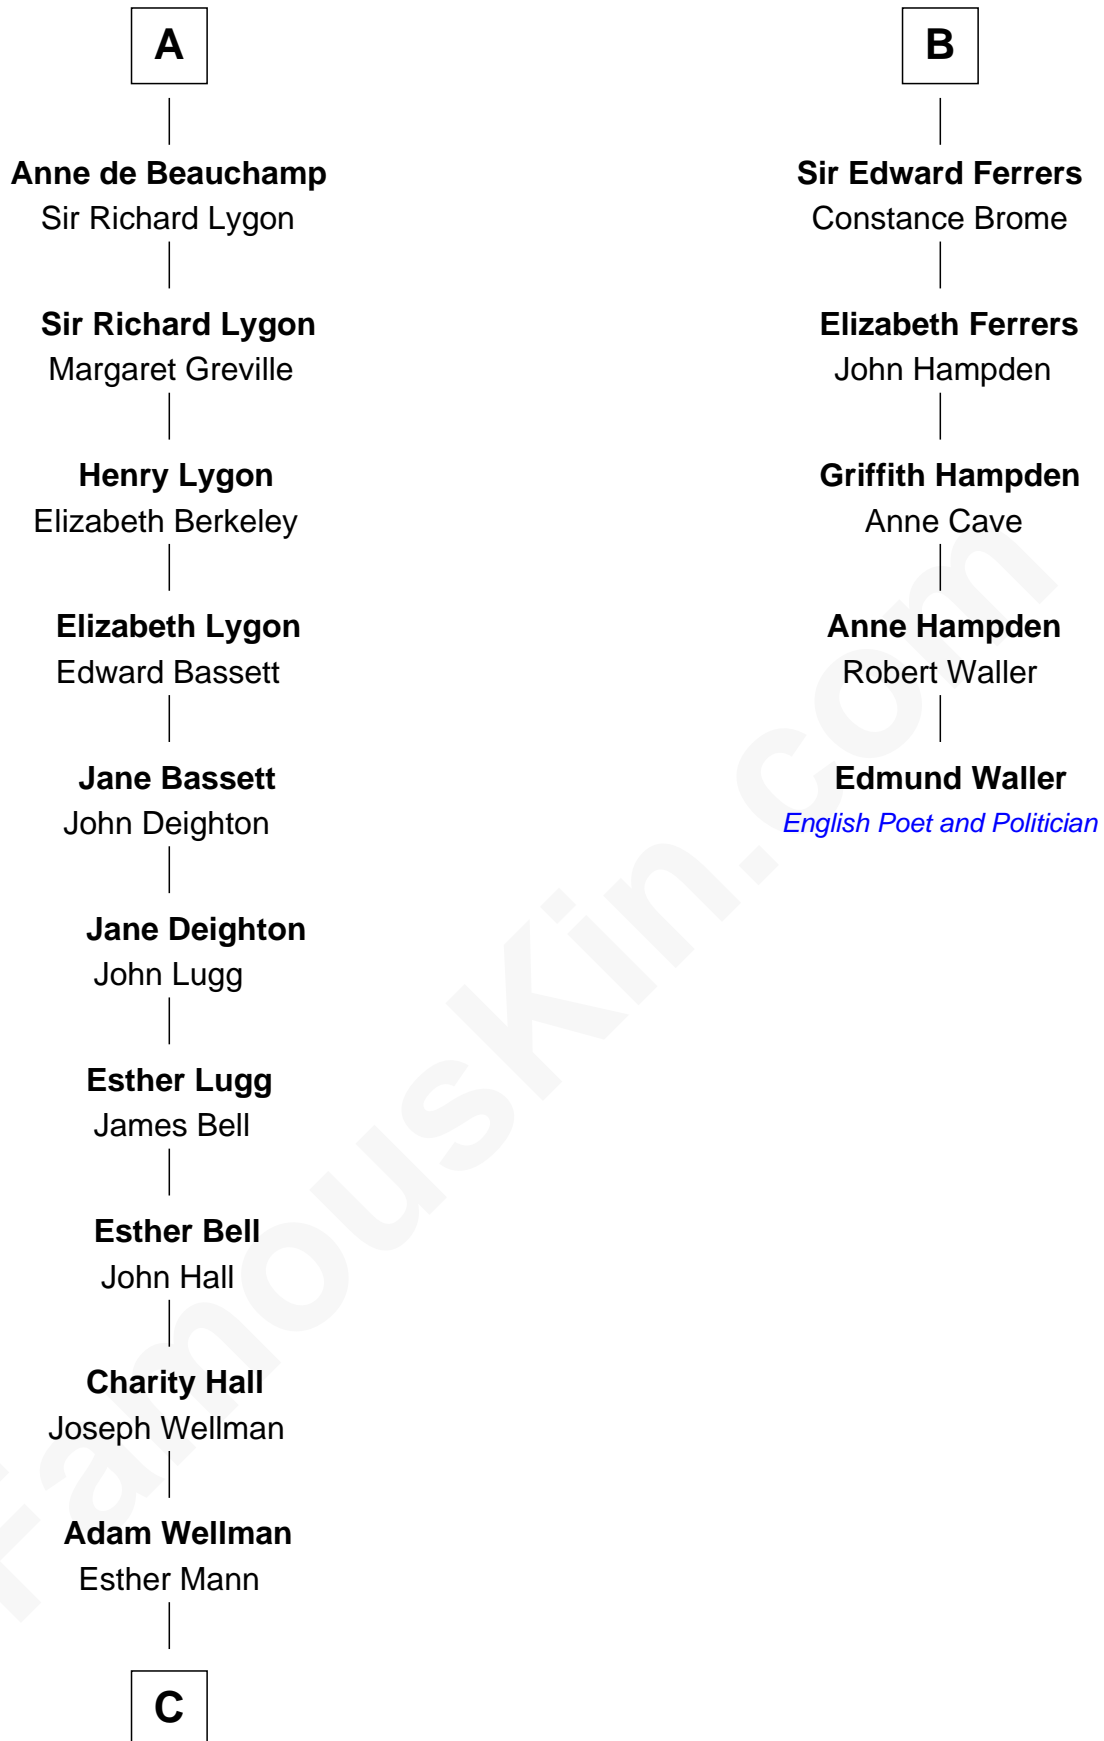

# FamousKin.com Relationship Chart of

**Jack London**

*Author of "The Call of the Wild"*

11th cousin 9 times removed of

**Edmund Waller**

*English Poet and Politician*

**Sir Gilbert de Clare**

Joan of Acre

**C**

—  
**Joel Wellman**

Betsey Baker

—  
**Marshall Daniel Wellman**

Eleanor Garrett Jones

—  
**Flora Wellman**

William Henry Chaney

—  
**Jack London**