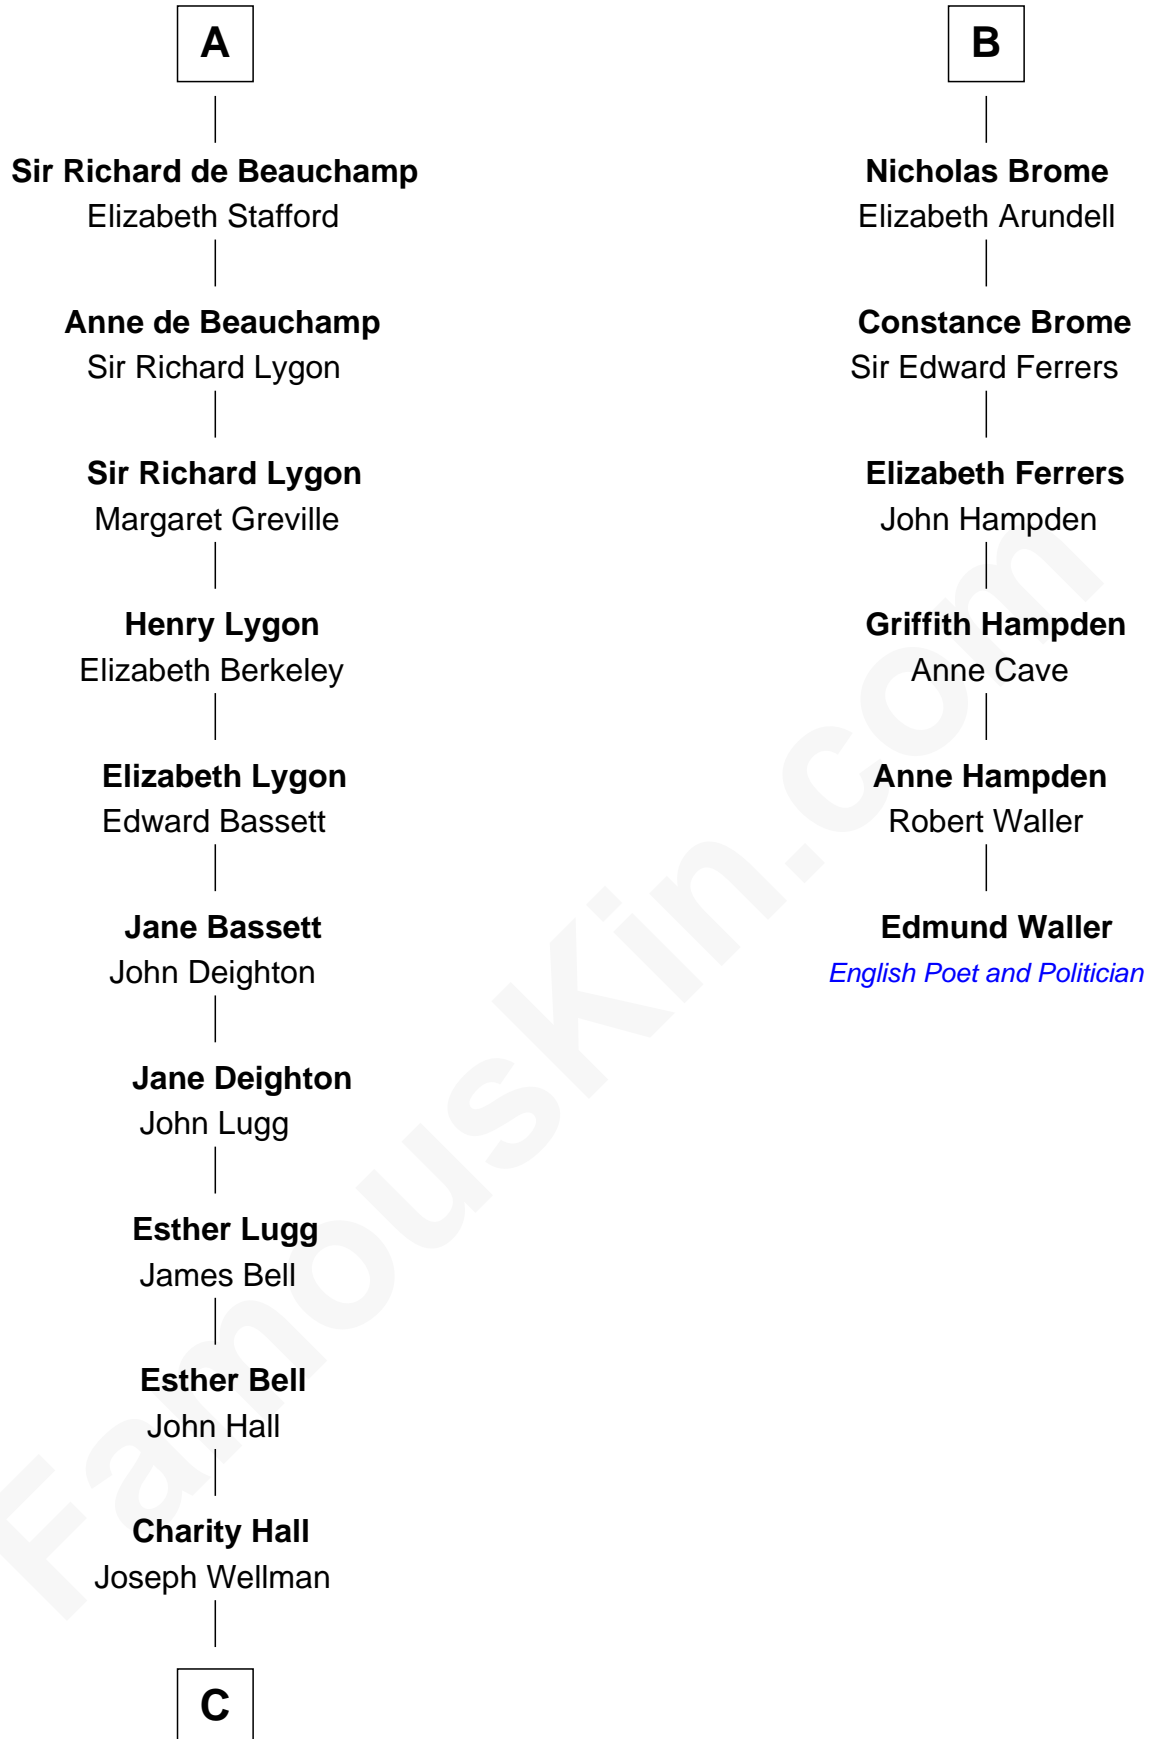

FamousKin.com Relationship Chart of

Jack London

Author of "The Call of the Wild"

12th cousin 9 times removed of

Edmund Waller

English Poet and Politician

Sir James de Audley

Ela Longespee

Beatrice Brewes

Sir Ralph Shirley

Joan Basset

Beatrice Shirley

John Brome

B

C

—
Adam Wellman

Esther Mann

—
Joel Wellman

Betsey Baker

—
Marshall Daniel Wellman

Eleanor Garrett Jones

—
Flora Wellman

William Henry Chaney

—
Jack London