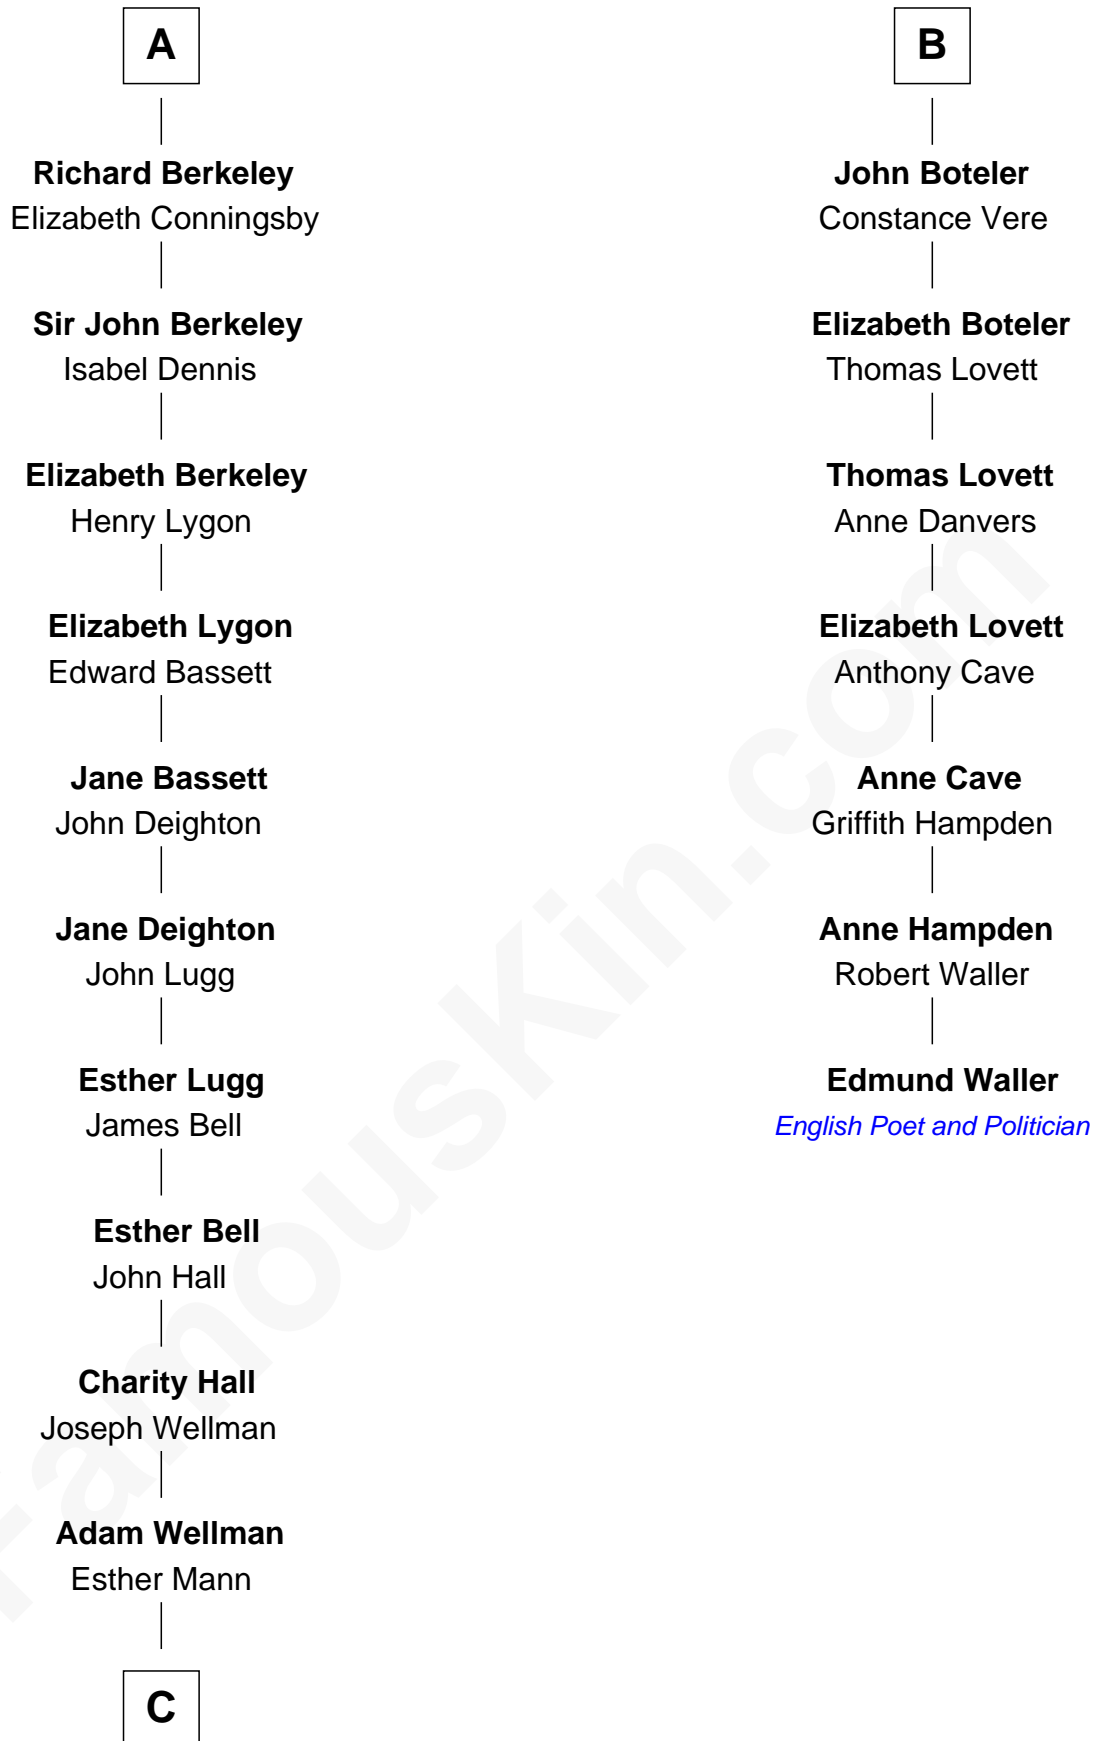

# FamousKin.com Relationship Chart of

**Jack London**

*Author of "The Call of the Wild"*

13th cousin 7 times removed of

**Edmund Waller**

*English Poet and Politician*

**Sir William de Cantilupe**

Eve de Braiose

**C**

—  
**Joel Wellman**

Betsey Baker

—  
**Marshall Daniel Wellman**

Eleanor Garrett Jones

—  
**Flora Wellman**

William Henry Chaney

—  
**Jack London**