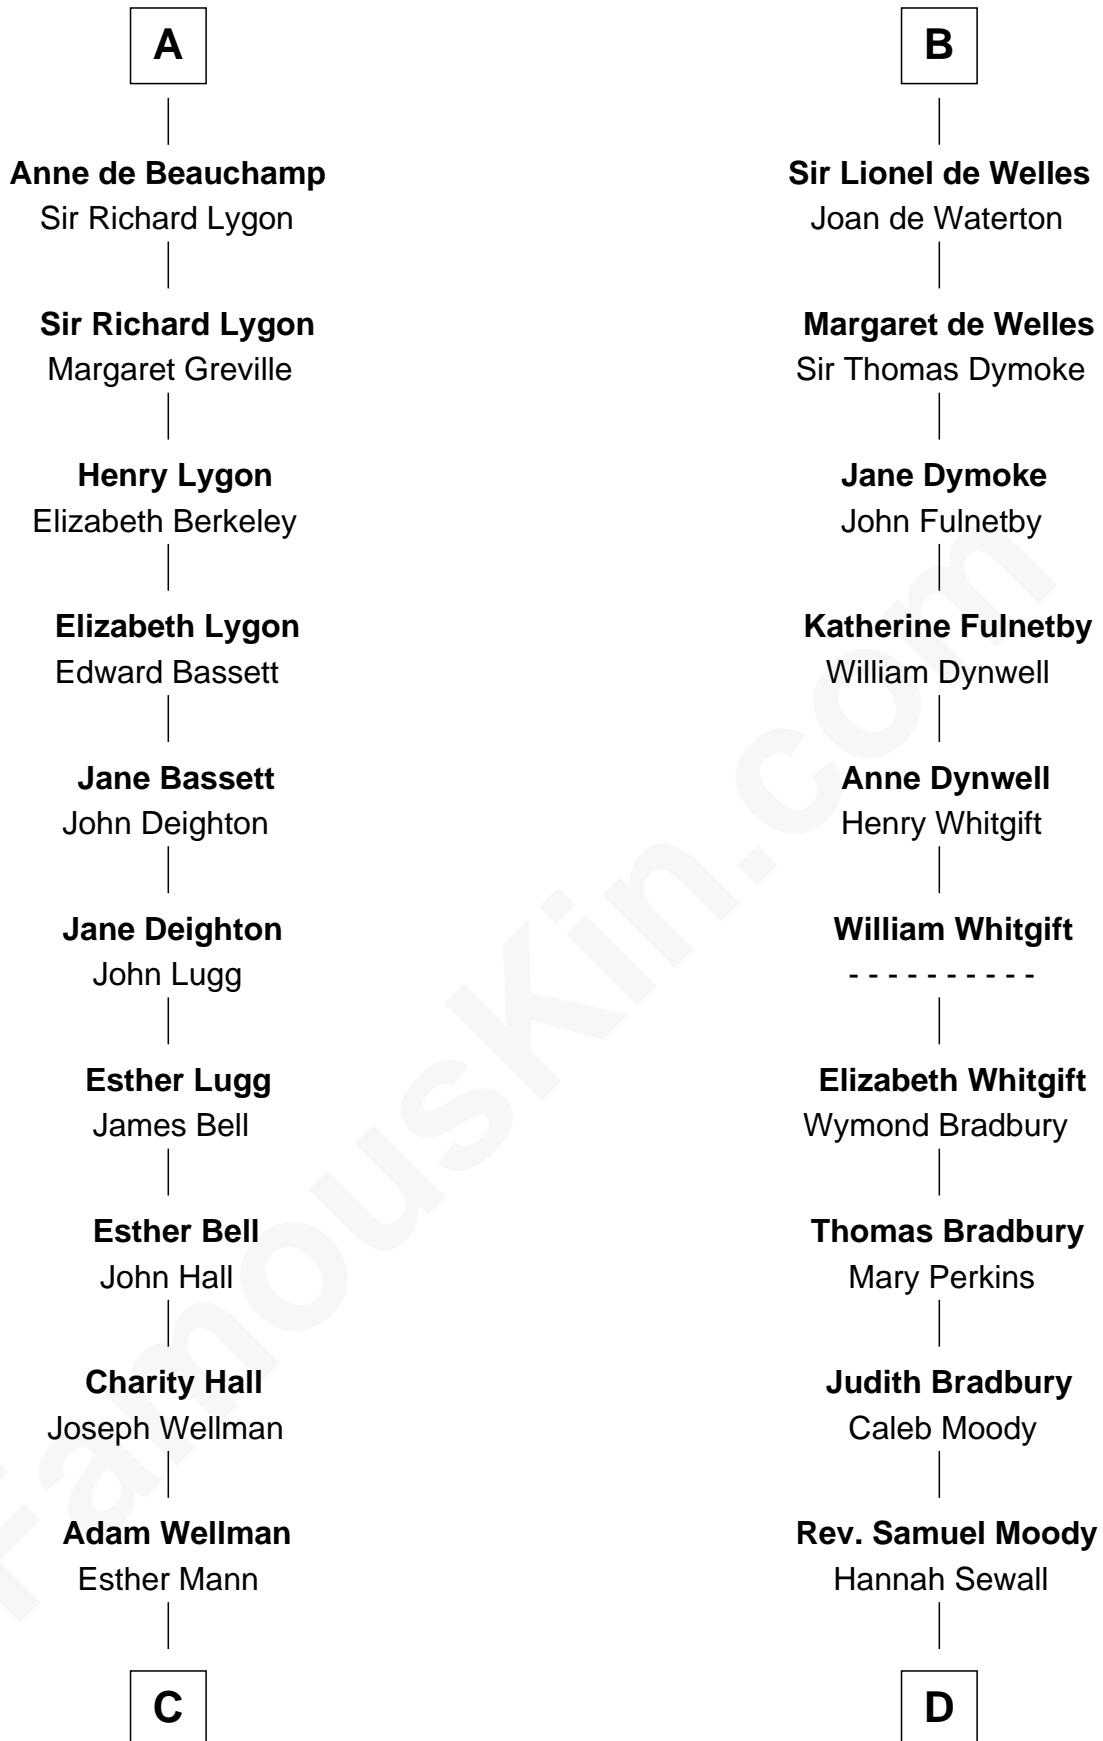

# FamousKin.com Relationship Chart of

**Jack London**

*Author of "The Call of the Wild"*

20th cousin of

**Ralph Waldo Emerson**

*American Poet*

**Sir Humphrey de Bohun**

Maud of Eu

**C**

**Joel Wellman**

Betsey Baker

**Marshall Daniel Wellman**

Eleanor Garrett Jones

**Flora Wellman**

William Henry Chaney

**Jack London**