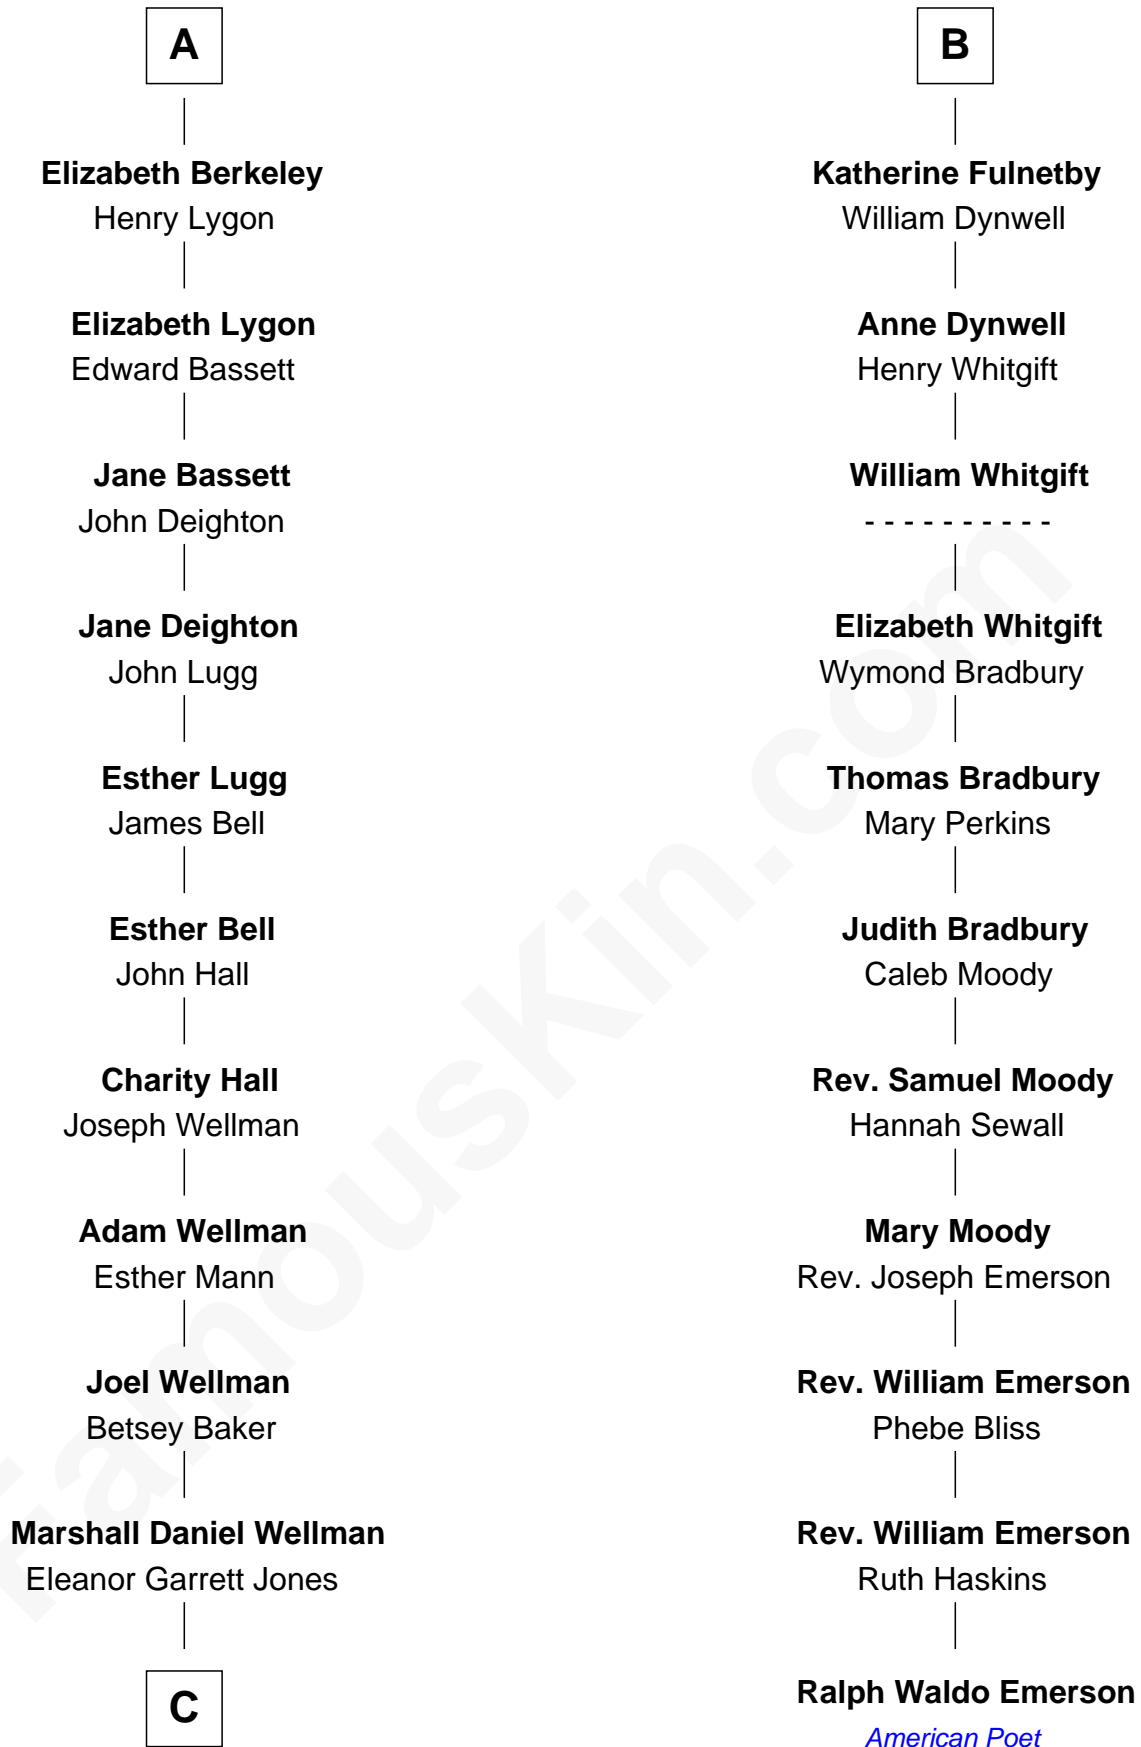

# FamousKin.com Relationship Chart of

**Jack London**

*Author of "The Call of the Wild"*

17th cousin 1 time removed of

**Ralph Waldo Emerson**

*American Poet*

**Bartholomew de Badlesmere**

Margaret de Clare

**Maurice Berkeley**

Isabel Mead

**Anne Berkeley**

Sir William Dennis

**Isabel Dennis**

Sir John Berkeley

**A**

**Margery de Badlesmere**

Sir William de Ros

**Maud de Roos**

John de Welles

**John de Welles**

Eleanor de Mowbray

**Eudo de Welles**

Maud de Greystoke

**Sir Lionel de Welles**

Joan de Waterton

**Margaret de Welles**

Sir Thomas Dymoke

**Jane Dymoke**

John Fulnetby

**B**

**C**

—  
**Flora Wellman**  
William Henry Chaney