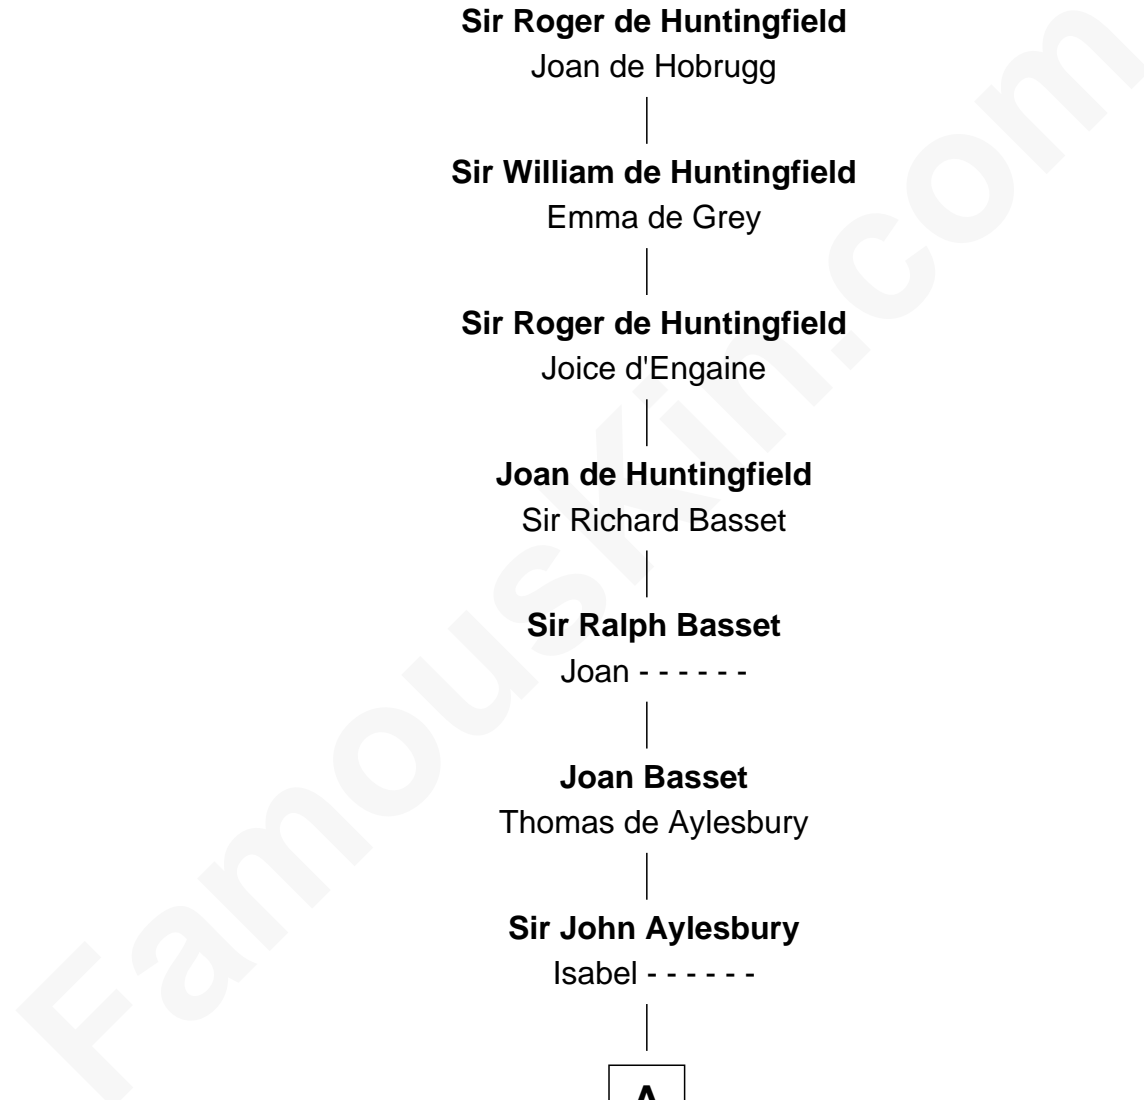

# FamousKin.com Relationship Chart of

**Jack London**

*Author of "The Call of the Wild"*

22nd Great-grandson of

**William de Huntingfield**

*Magna Carta Surety*

**William de Huntingfield**

Isabel FitzWilliam

**Sir Roger de Huntingfield**

Joan de Hobrugg

**Sir William de Huntingfield**

Emma de Grey

**Sir Roger de Huntingfield**

Joice d'Engaine

**Joan de Huntingfield**

Sir Richard Basset

**Sir Ralph Basset**

Joan - - - - -

**Joan Basset**

Thomas de Aylesbury

**Sir John Aylesbury**

Isabel - - - - -

**A**

**A**

**Sir Thomas Aylesbury**

Katherine Pabenham

**Eleanor Aylesbury**

Sir Humphrey Stafford

**Elizabeth Stafford**

Sir Richard de Beauchamp

**Anne de Beauchamp**

Sir Richard Lygon