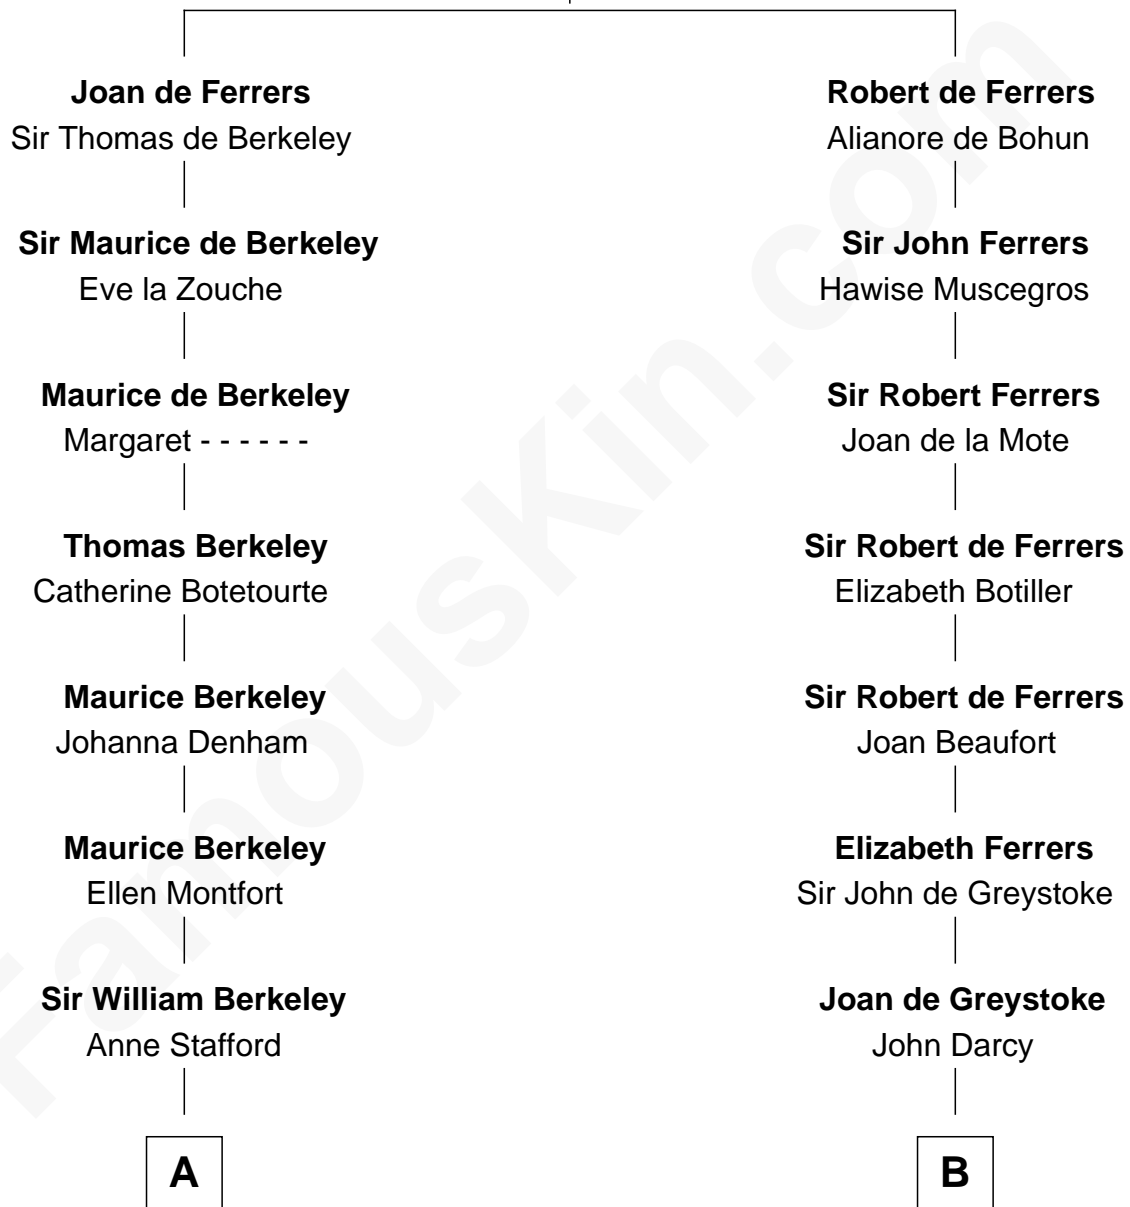

FamousKin.com

Relationship Chart of

Jack London

Author of "The Call of the Wild"

17th cousin 3 times removed of

Robert Treat Paine

Signer of the Declaration of Independence

Sir William de Ferrers

Margaret de Quincy

A

Richard Berkeley
Elizabeth Conningsby

Sir John Berkeley
Isabel Dennis

Elizabeth Berkeley
Henry Lygon

Elizabeth Lygon
Edward Bassett

Jane Bassett
John Deighton

Jane Deighton
John Lugg