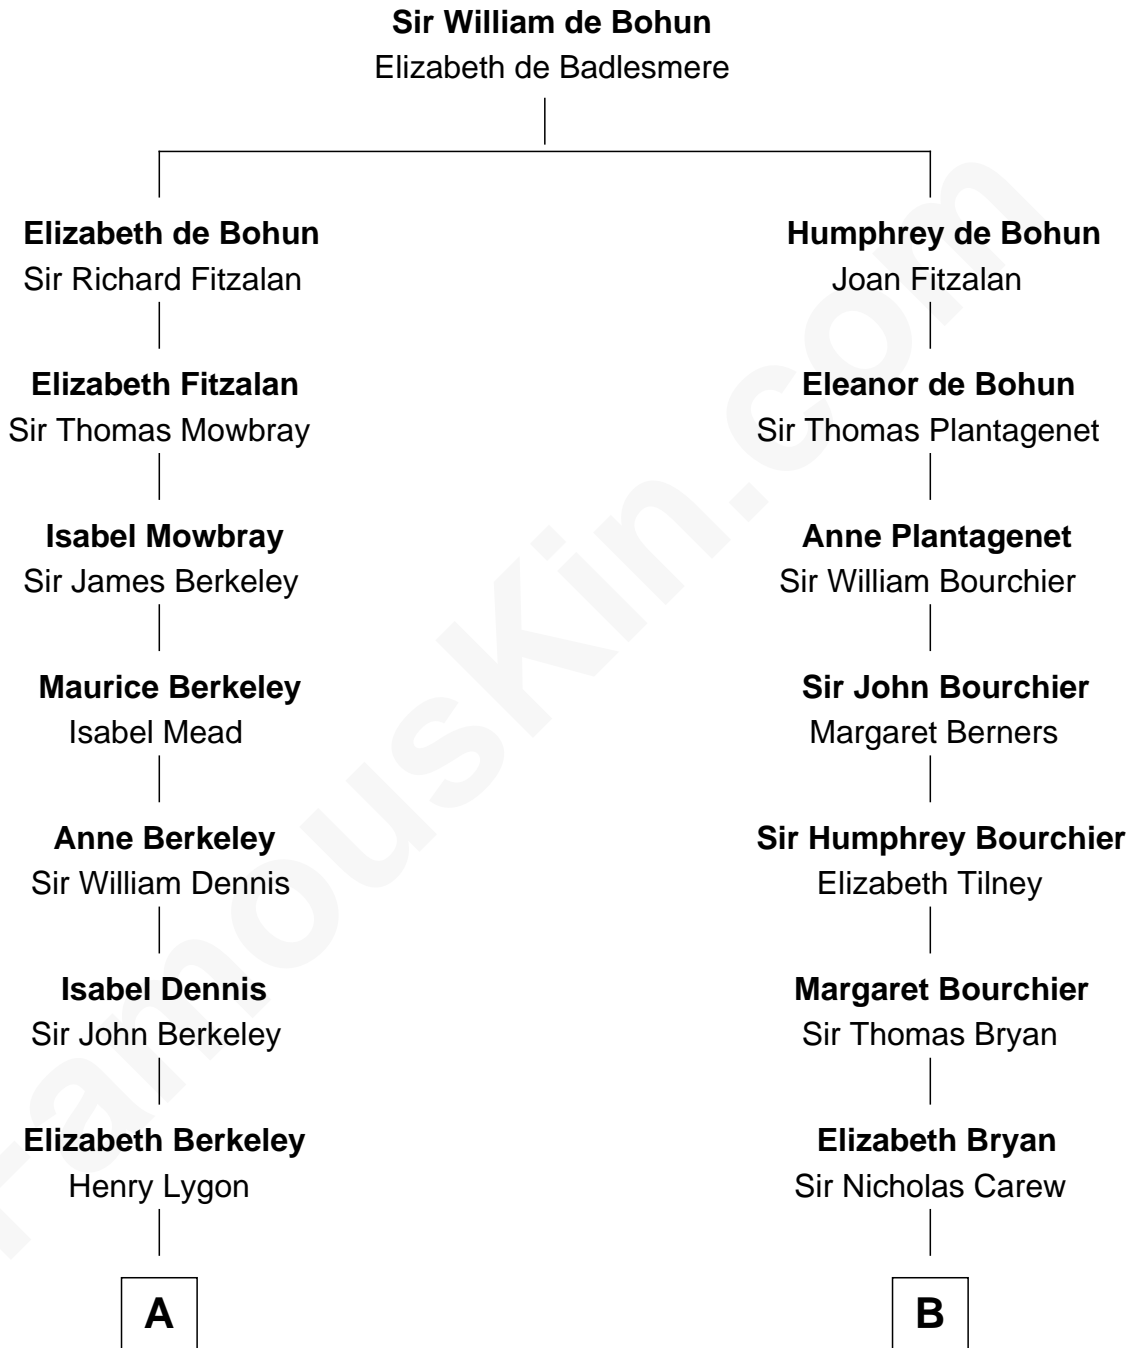

FamousKin.com

Relationship Chart of

Jack London

Author of "The Call of the Wild"

14th cousin 3 times removed of

Robert Treat Paine

Signer of the Declaration of Independence

A

Elizabeth Lygon

Edward Bassett

Jane Bassett

John Deighton

Jane Deighton

John Lugg

Esther Lugg

James Bell