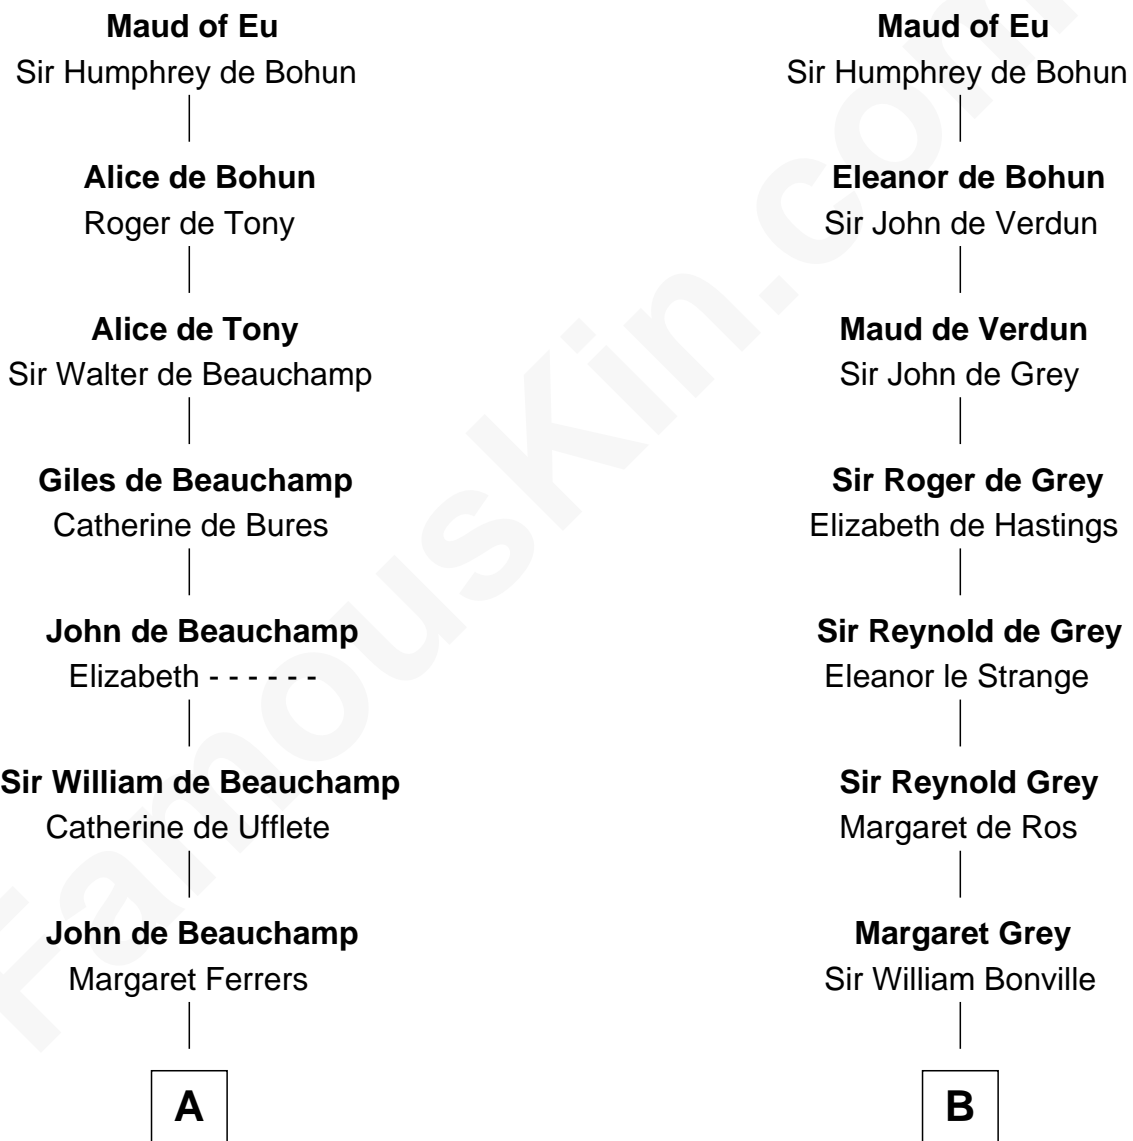

# FamousKin.com Relationship Chart of

**Jack London**

*Author of "The Call of the Wild"*

17th cousin 4 times removed of

**Thomas Nelson**

*Signer of the Declaration of Independence*

**Raoul de Lusgnan**

Alice de Eu

**C**

—  
**Adam Wellman**

Esther Mann

—  
**Joel Wellman**

Betsey Baker

—  
**Marshall Daniel Wellman**

Eleanor Garrett Jones

—  
**Flora Wellman**

William Henry Chaney

—  
**Jack London**

*Author of "The Call of the Wild"*