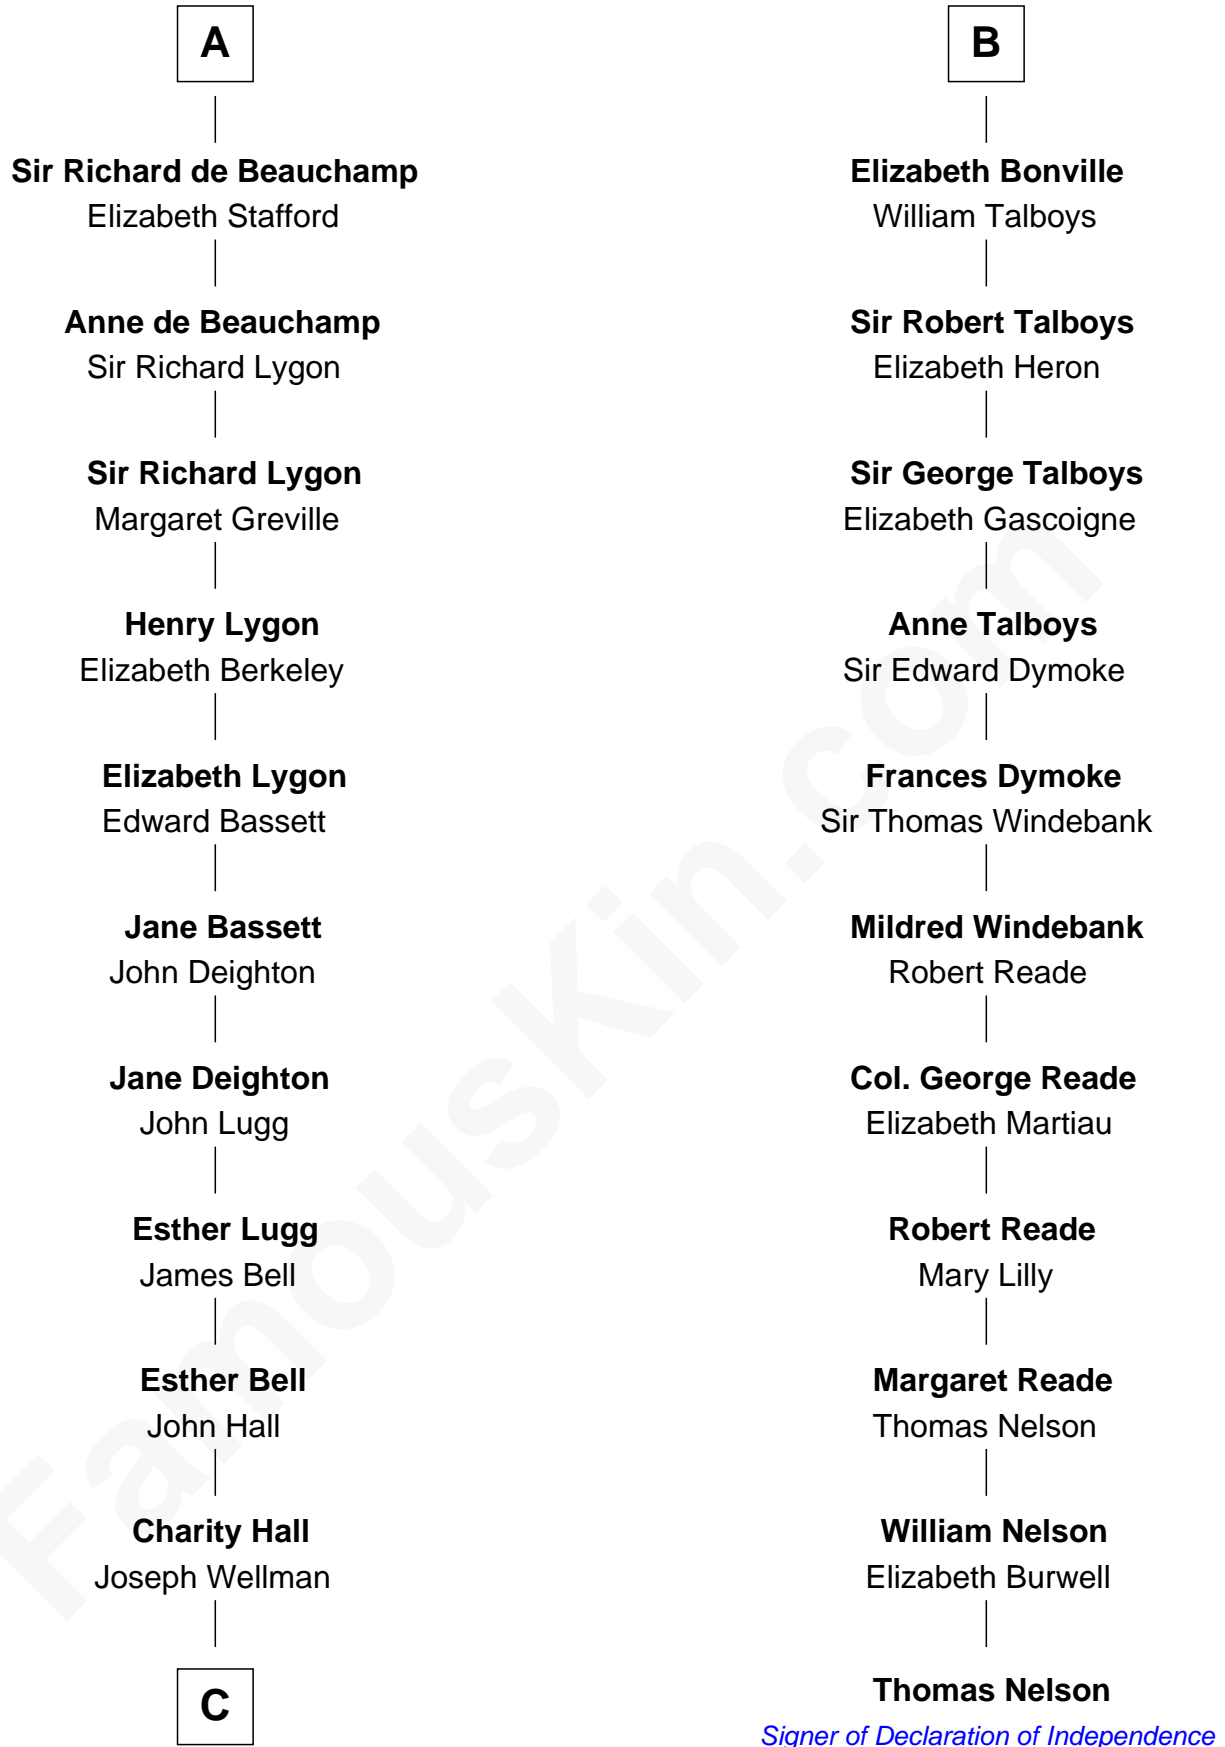

# FamousKin.com Relationship Chart of

**Jack London**

*Author of "The Call of the Wild"*

17th cousin 4 times removed of

**Thomas Nelson**

*Signer of the Declaration of Independence*

**Raoul de Lusgnan**

Alice de Eu

**C**

—  
**Adam Wellman**

Esther Mann

—  
**Joel Wellman**

Betsey Baker

—  
**Marshall Daniel Wellman**

Eleanor Garrett Jones

—  
**Flora Wellman**

William Henry Chaney

—  
**Jack London**

*Author of "The Call of the Wild"*