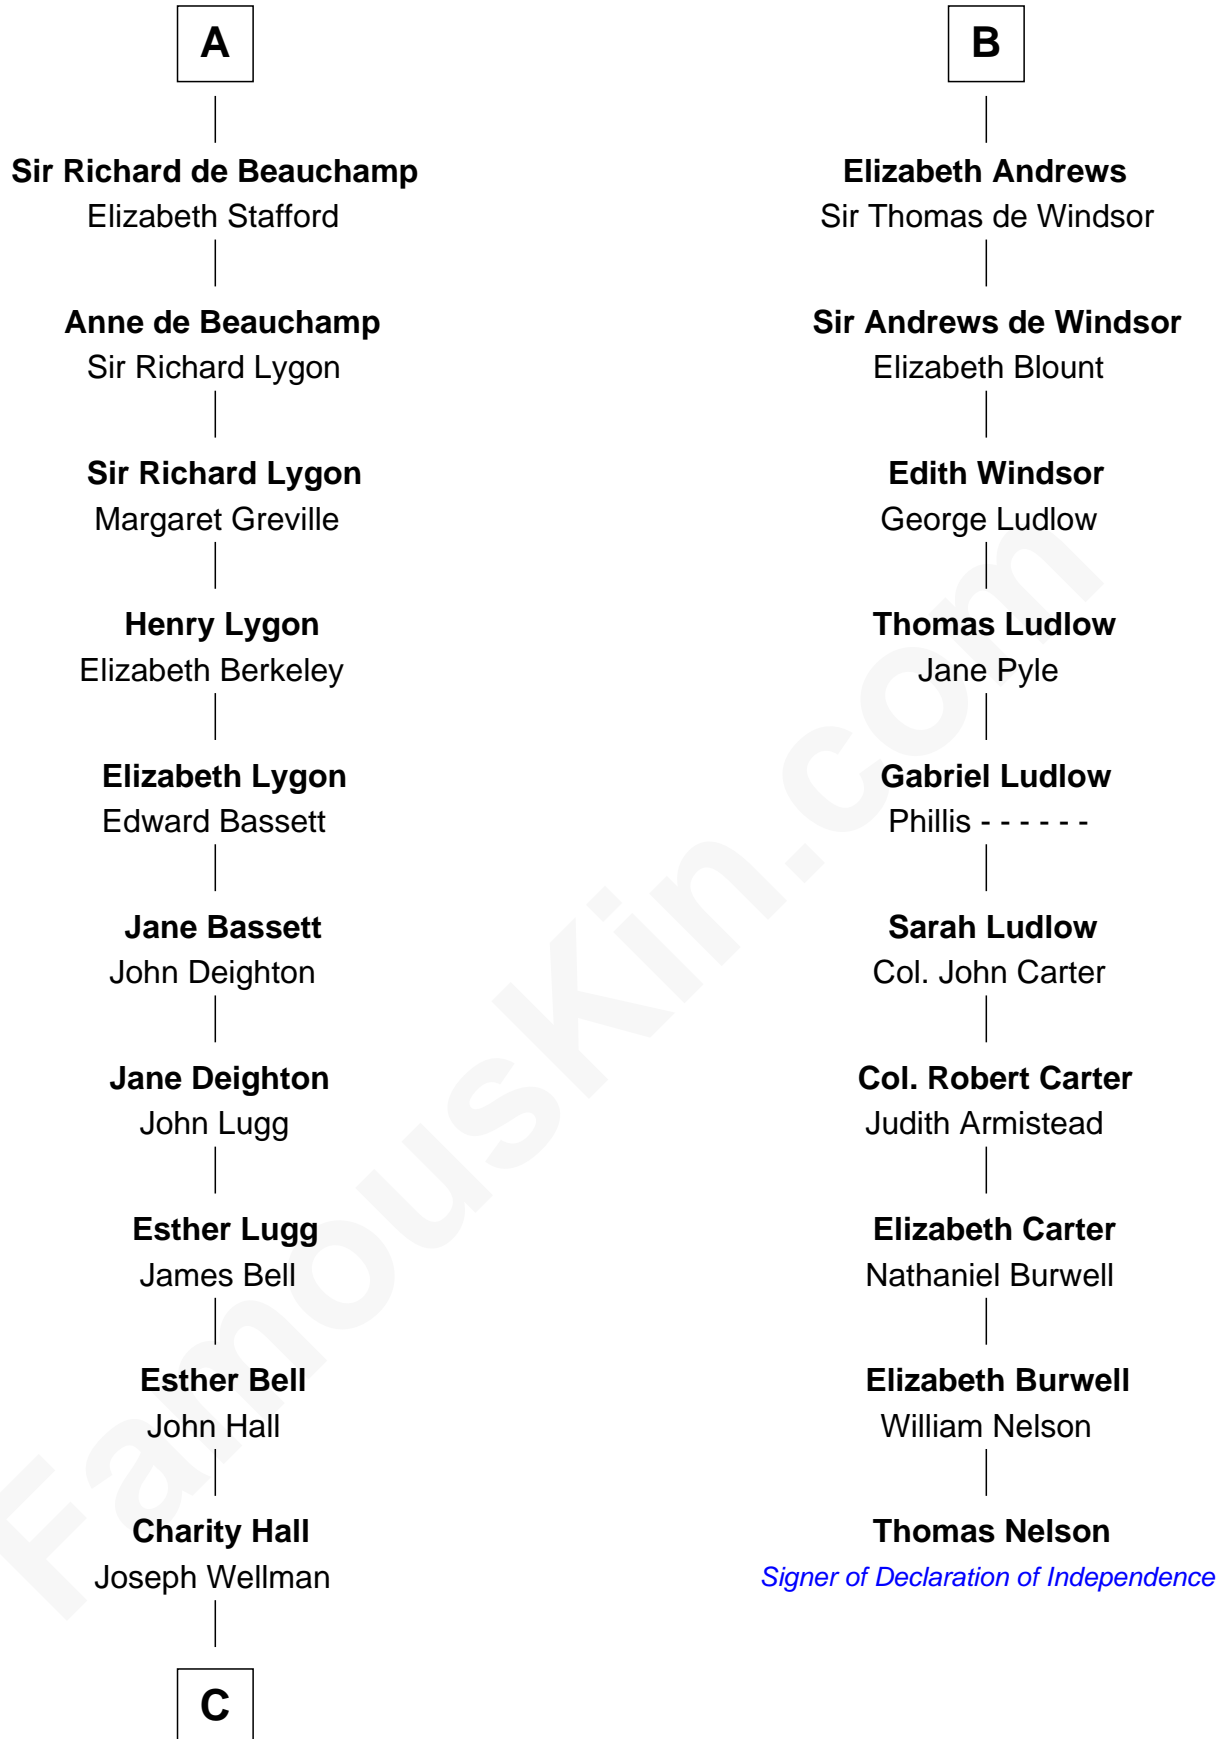

# FamousKin.com Relationship Chart of

**Jack London**

*Author of "The Call of the Wild"*

16th cousin 5 times removed of

**Thomas Nelson**

*Signer of the Declaration of Independence*

**Sir Hugh le Despencer**

**Eleanor le Despencer**

Sir Hugh de Courtenay

**Sir Hugh de Courtenay**

Agnes de St. John

**Sir Hugh de Courtenay**

Margaret de Bohun

**Elizabeth de Courtenay**

Sir Andrew Luttrell

**Sir Hugh Luttrell**

Catherine de Beaumont

**Elizabeth Luttrell**

John Stratton

**Elizabeth Stratton**

John Andrews

**B**

**C**