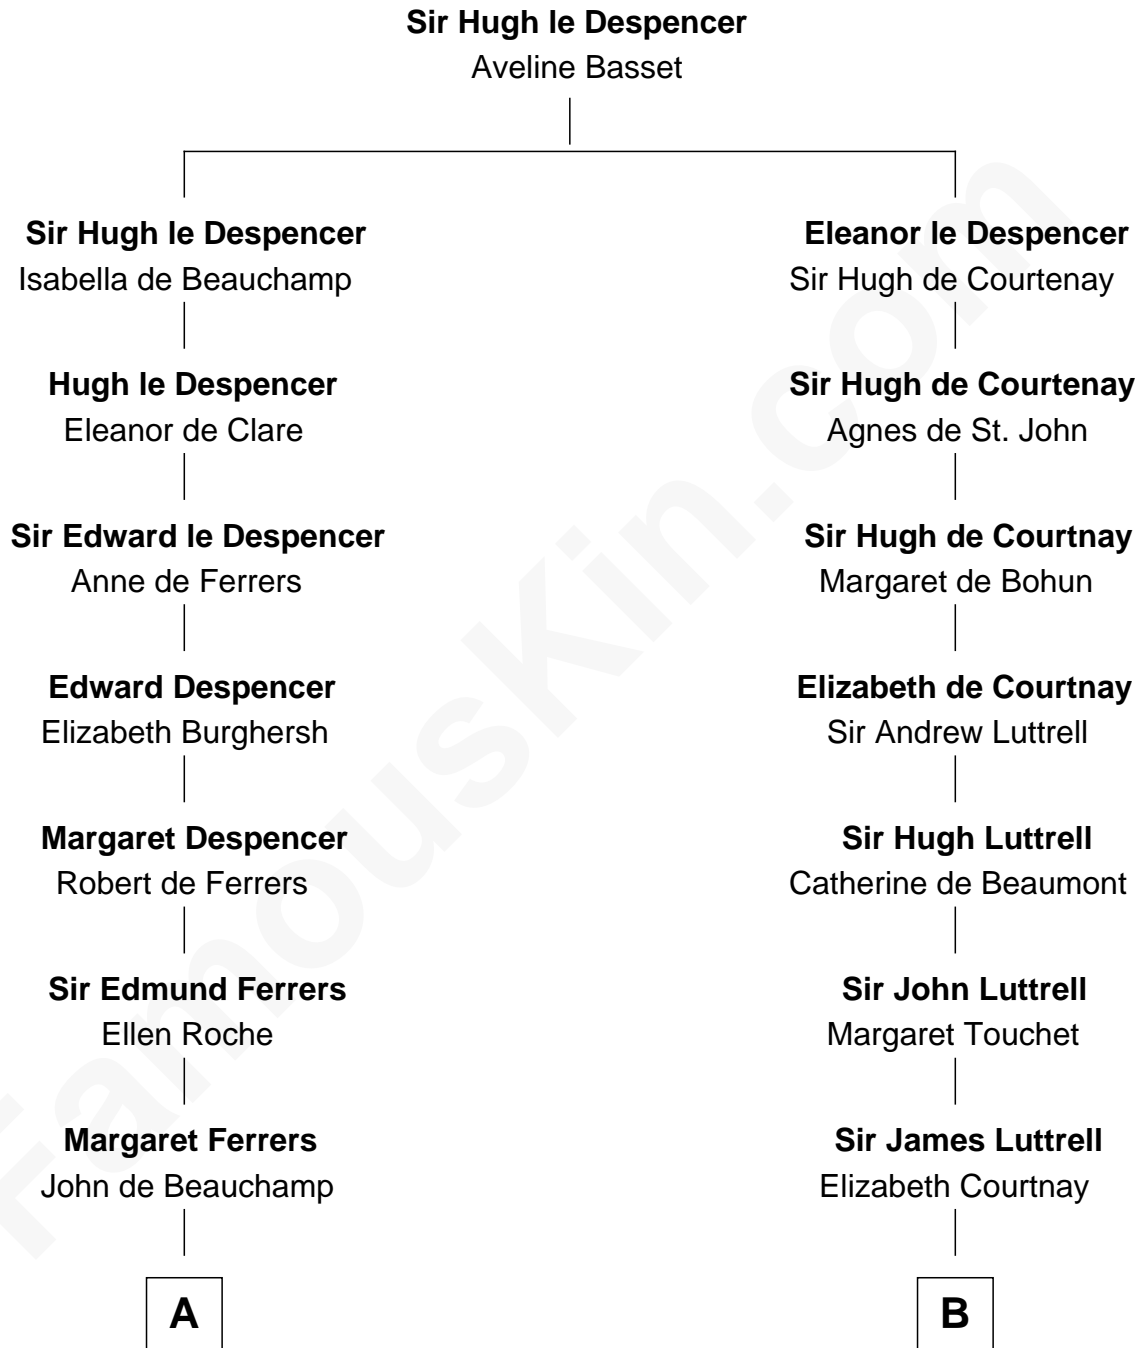

FamousKin.com

Relationship Chart of

Jack London

Author of "The Call of the Wild"

16th cousin 5 times removed of

General William Whipple

Signer of the Declaration of Independence

C

—
Adam Wellman

Esther Mann

—
Joel Wellman

Betsey Baker

—
Marshall Daniel Wellman

Eleanor Garrett Jones

—
Flora Wellman

William Henry Chaney