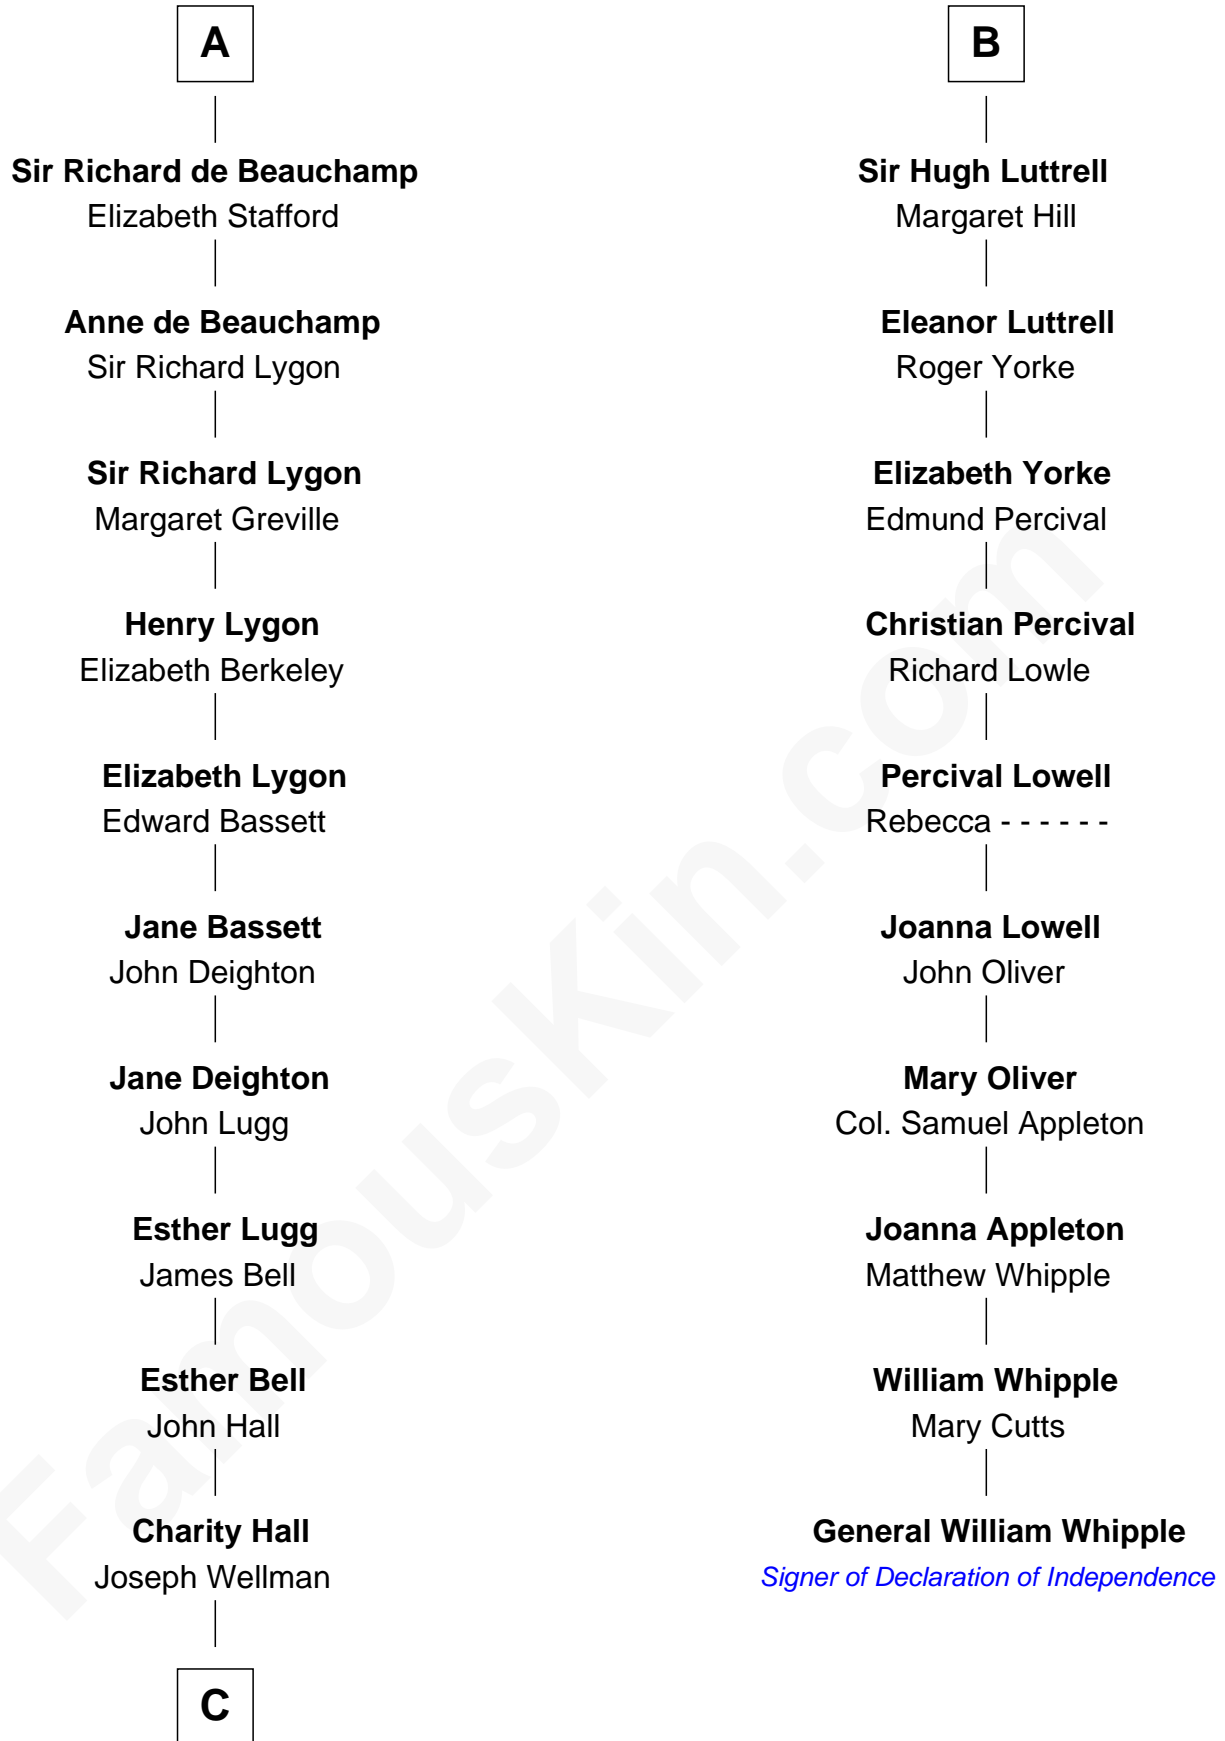

FamousKin.com

Relationship Chart of

Jack London

Author of "The Call of the Wild"

16th cousin 5 times removed of

General William Whipple

Signer of the Declaration of Independence

C

—
Adam Wellman

Esther Mann

—
Joel Wellman

Betsey Baker

—
Marshall Daniel Wellman

Eleanor Garrett Jones

—
Flora Wellman

William Henry Chaney