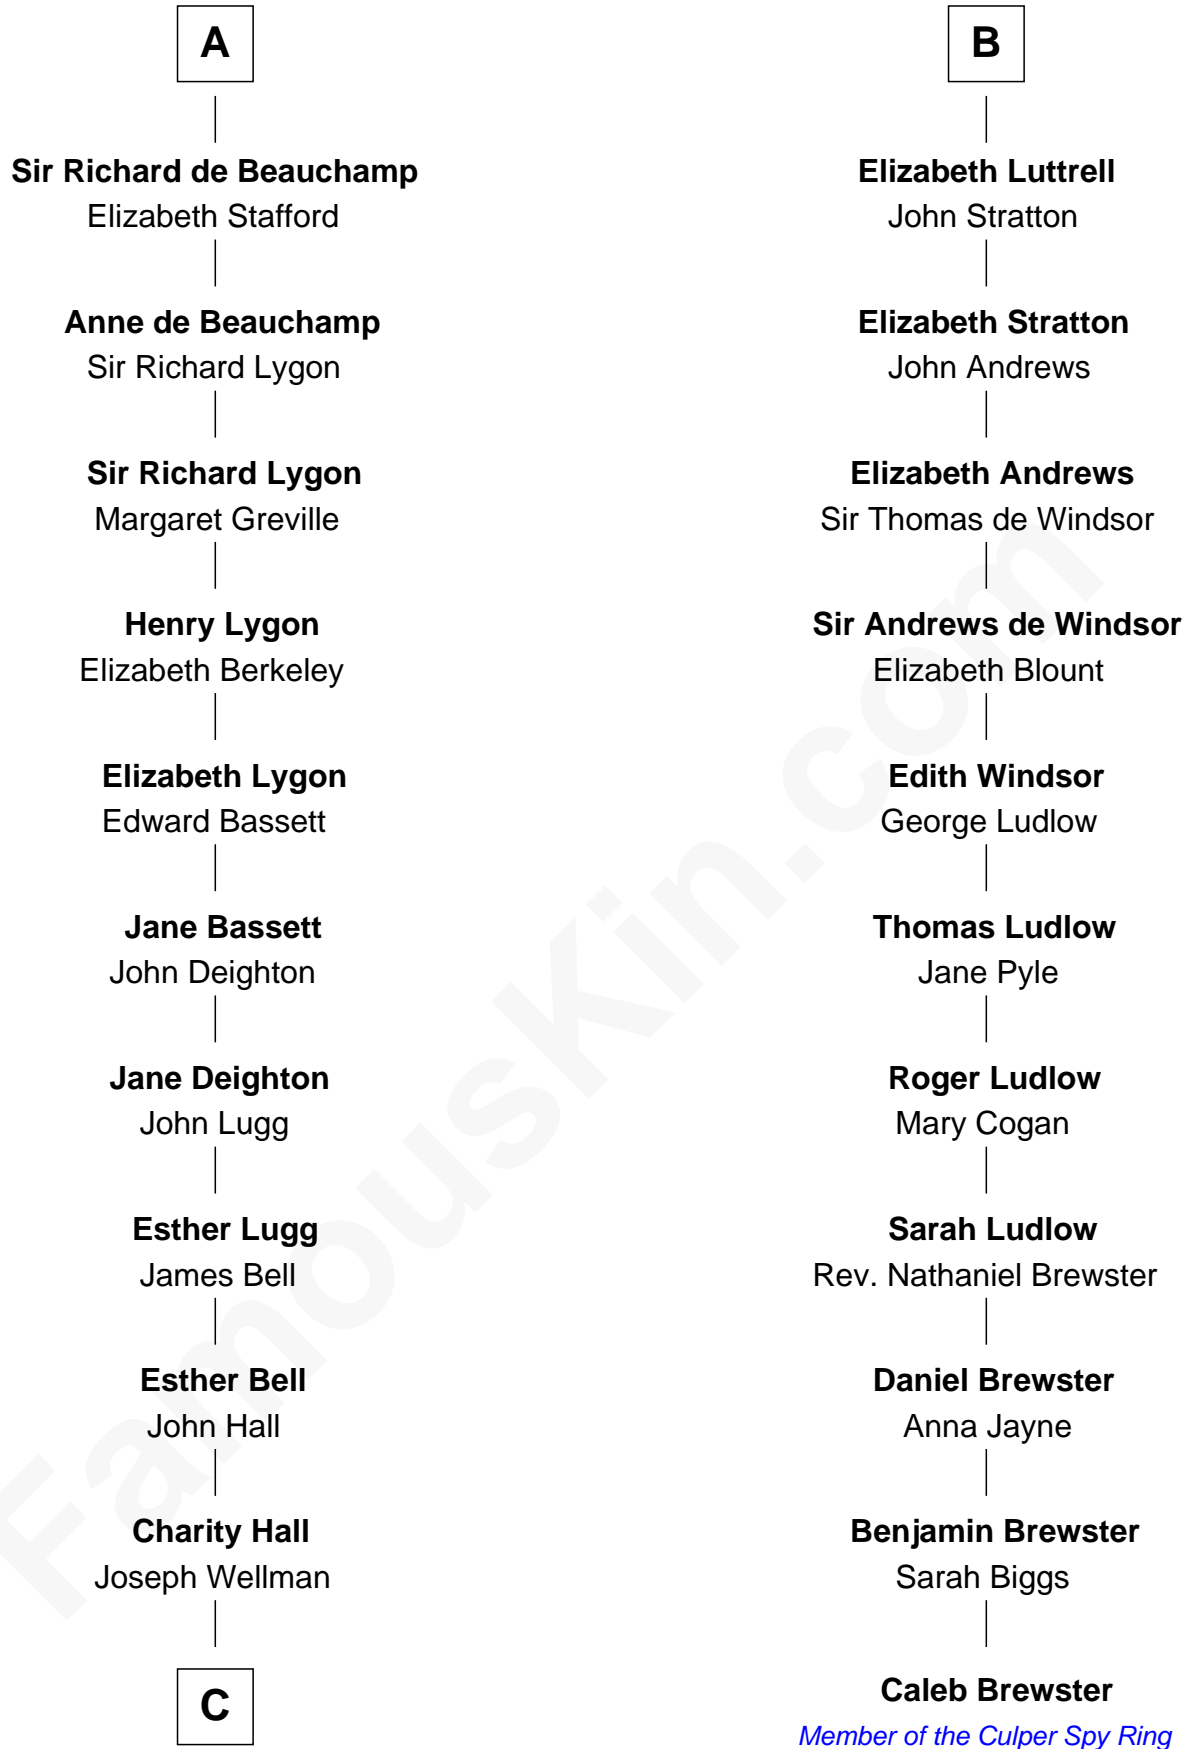

## Relationship Chart of

### Jack London

Author of "The Call of the Wild"

17th cousin 4 times removed of

### Caleb Brewster

Member of the Culper Spy Ring during the American Revolution

**C**

—  
**Adam Wellman**

Esther Mann

—  
**Joel Wellman**

Betsey Baker

—  
**Marshall Daniel Wellman**