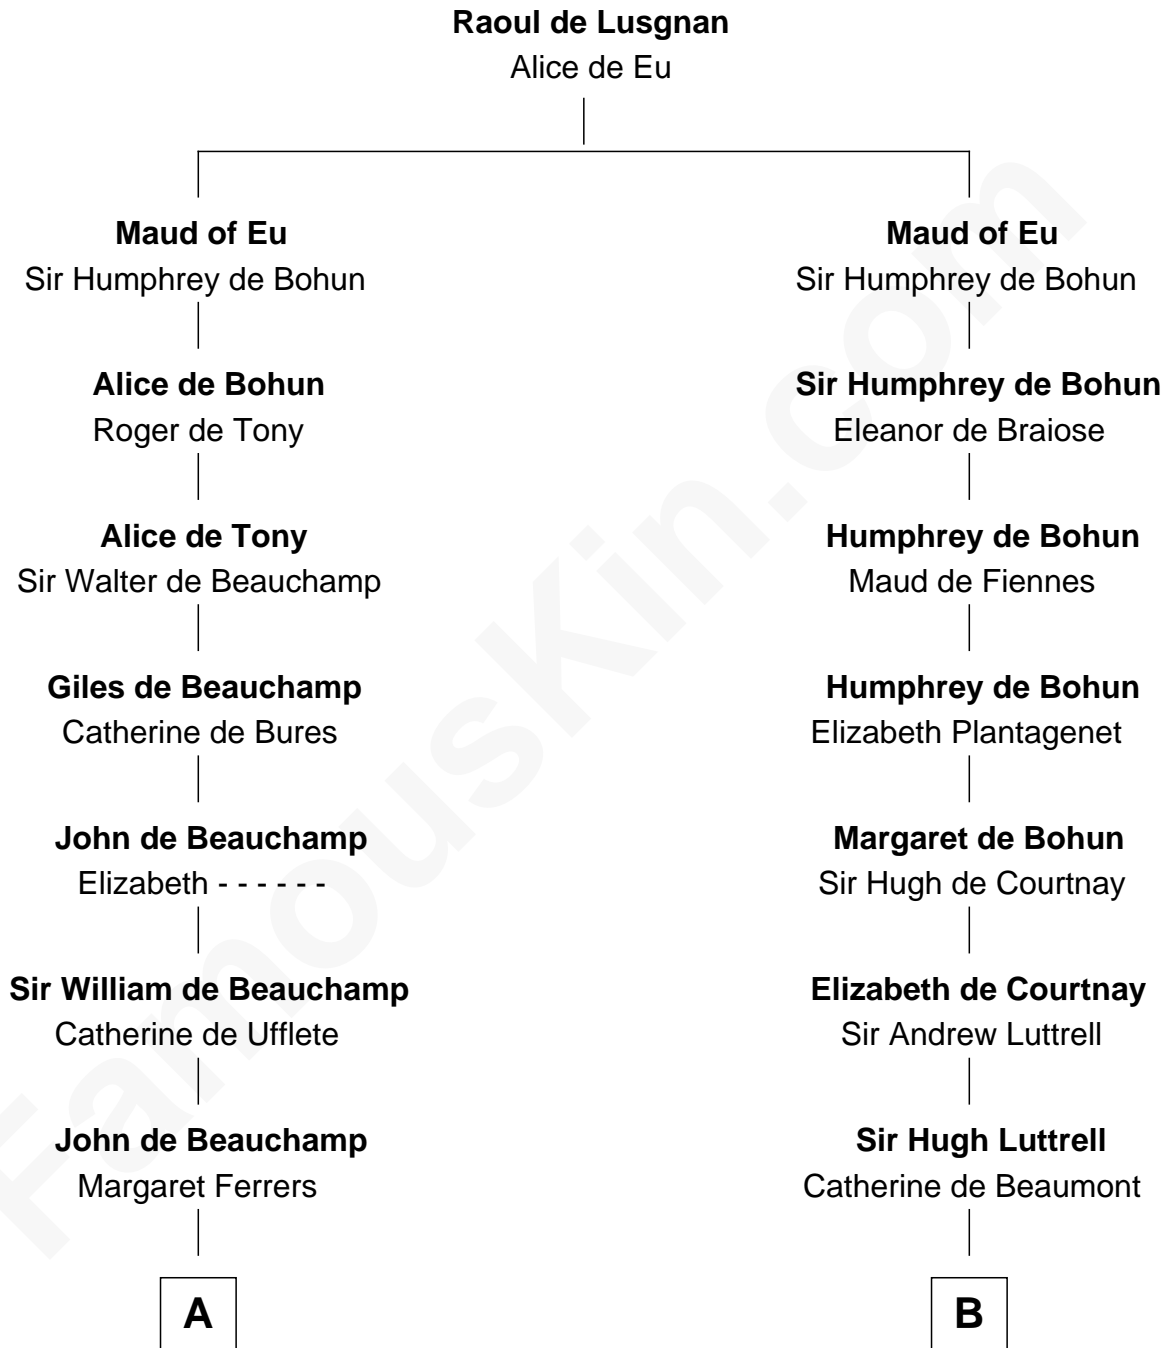

FamousKin.com Relationship Chart of

Jack London

Author of "The Call of the Wild"

17th cousin 4 times removed of

Caleb Brewster

Member of the Culper Spy Ring during the American Revolution

C

—
Adam Wellman

Esther Mann

—
Joel Wellman

Betsey Baker

—
Marshall Daniel Wellman

Eleanor Garrett Jones

—
Flora Wellman

William Henry Chaney

—
Jack London