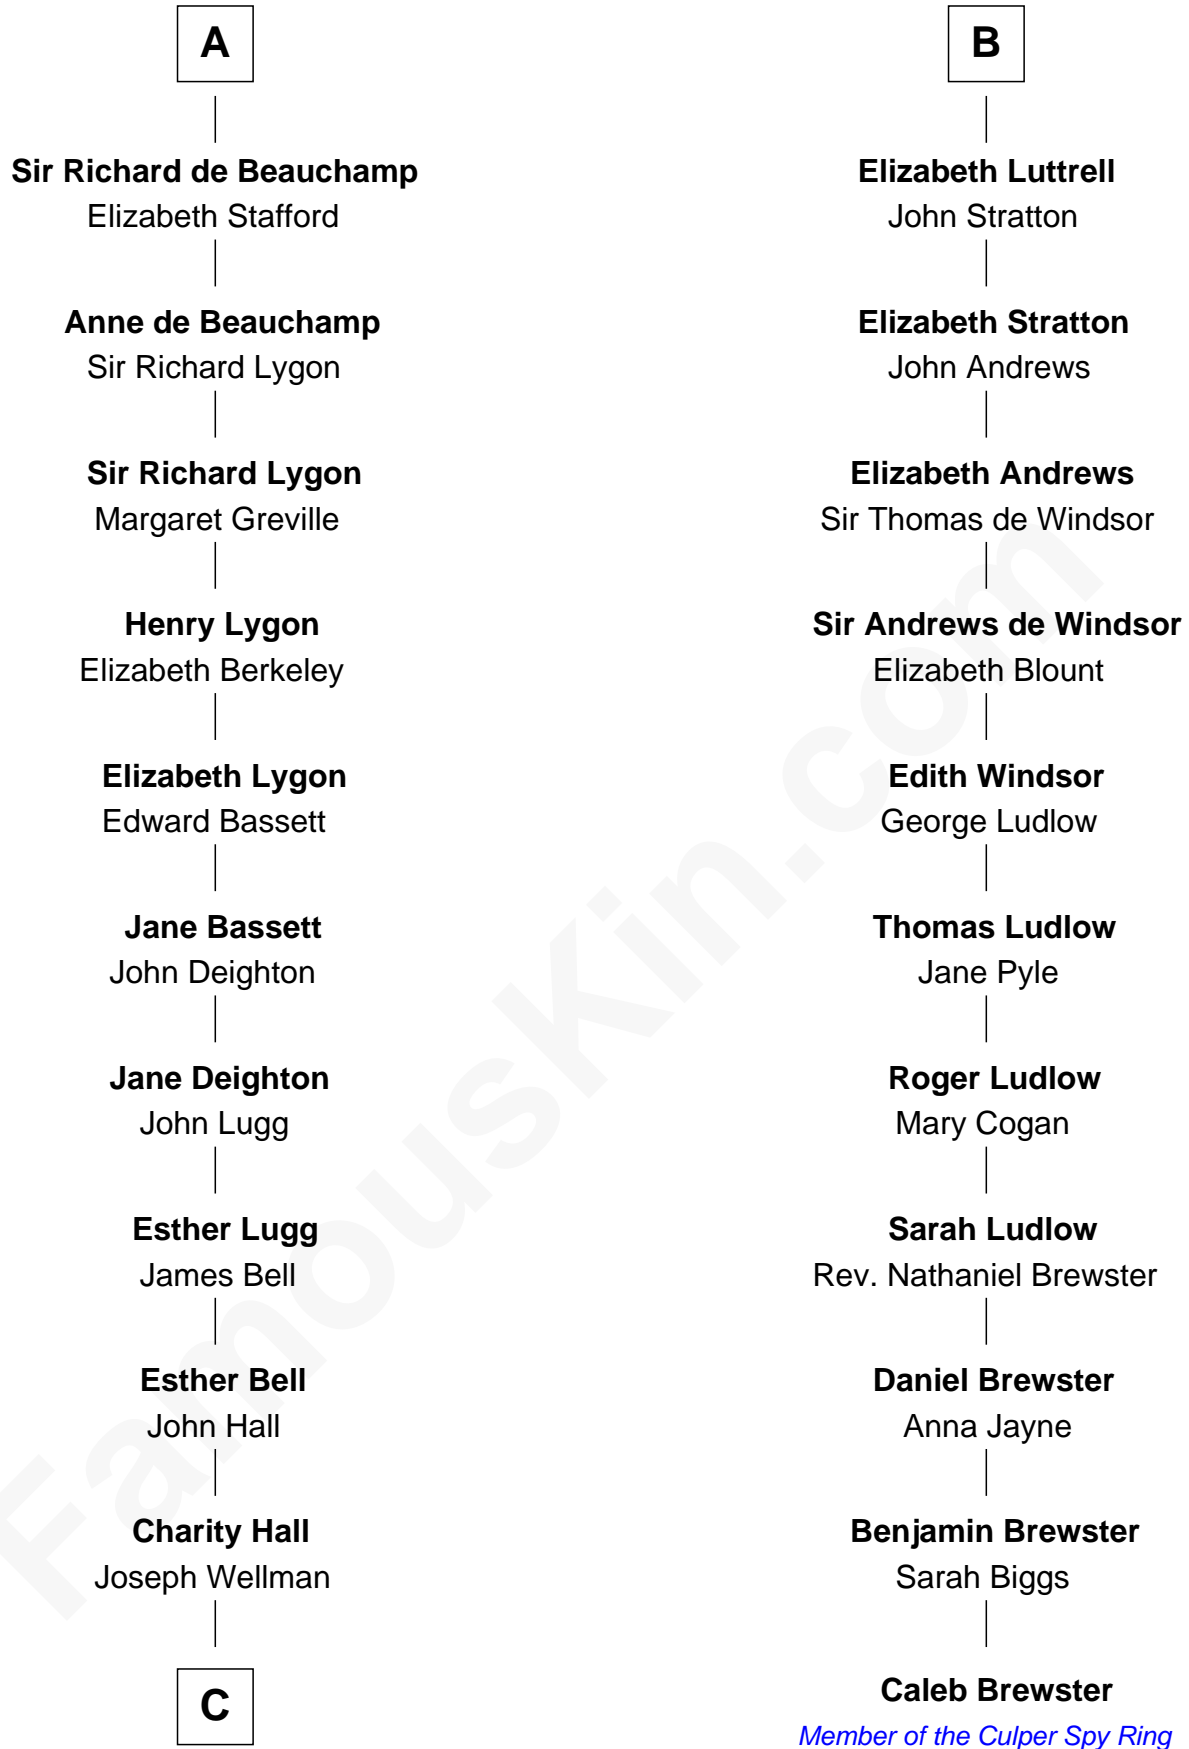

FamousKin.com Relationship Chart of

Jack London

Author of "The Call of the Wild"

17th cousin 4 times removed of

Caleb Brewster

Member of the Culper Spy Ring during the American Revolution

C

—
Adam Wellman

Esther Mann

—
Joel Wellman

Betsey Baker

—
Marshall Daniel Wellman

Eleanor Garrett Jones

—
Flora Wellman

William Henry Chaney

—
Jack London