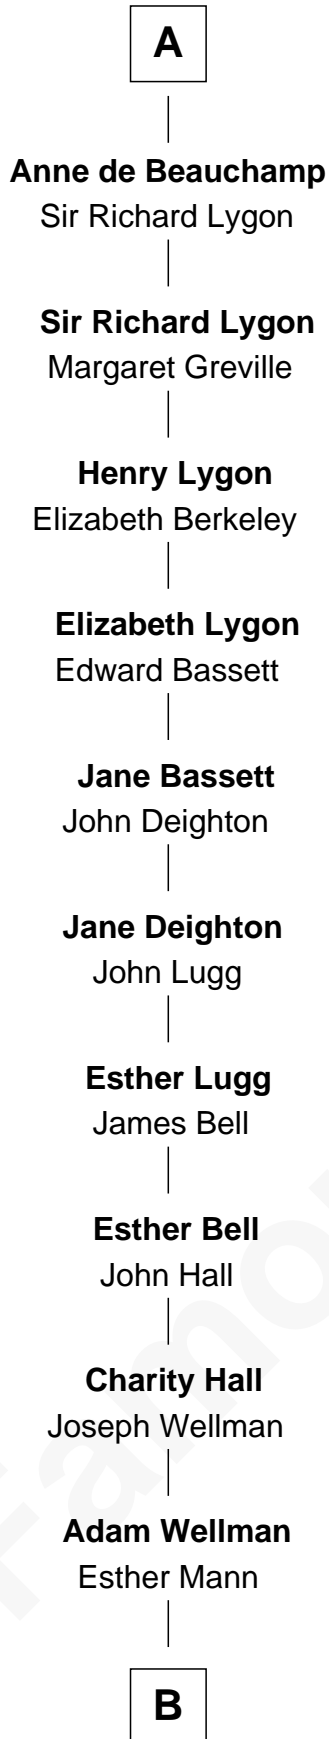

# FamousKin.com Relationship Chart of

**Jack London**

*Author of "The Call of the Wild"*

7th cousin 13 times removed of

**Queen Elizabeth I**

*Queen of England*

**Sir Hugh I de Audley**

Iseult de Mortimer

**B**

—  
**Joel Wellman**

Betsey Baker

—  
**Marshall Daniel Wellman**

Eleanor Garrett Jones

—  
**Flora Wellman**

William Henry Chaney

—  
**Jack London**