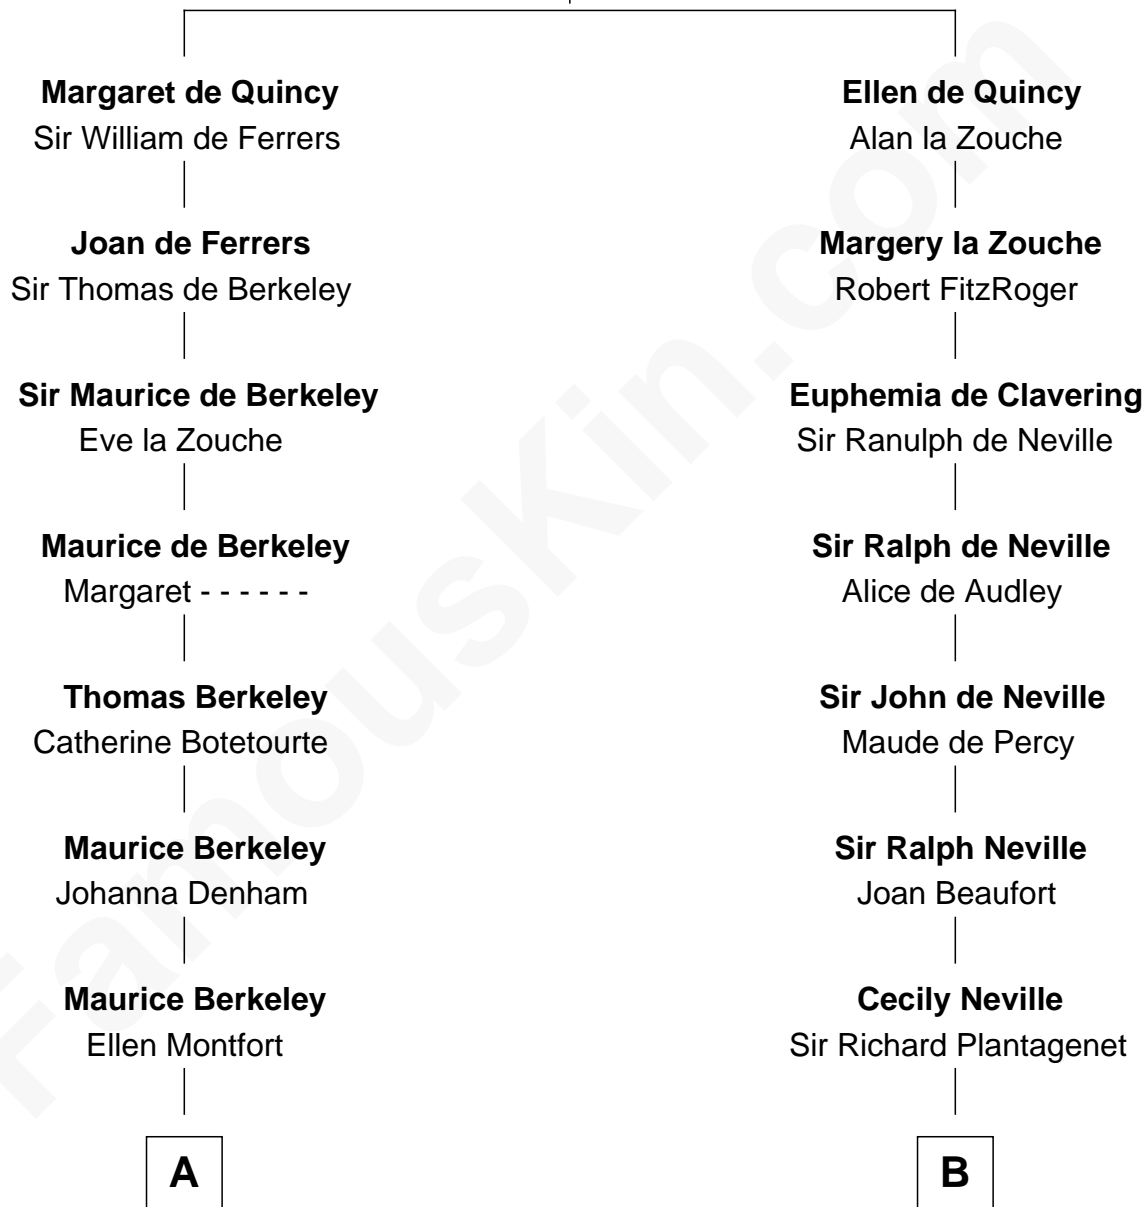

## Relationship Chart of

### Jack London

Author of "The Call of the Wild"

10th cousin 11 times removed of

**Queen Elizabeth I**  
Queen of England

**Sir Roger de Quincy**  
Helen of Galloway

**C**

—  
**Adam Wellman**

Esther Mann

—  
**Joel Wellman**

Betsey Baker

—  
**Marshall Daniel Wellman**

Eleanor Garrett Jones

—  
**Flora Wellman**

William Henry Chaney

—  
**Jack London**

*Author of "The Call of the Wild"*