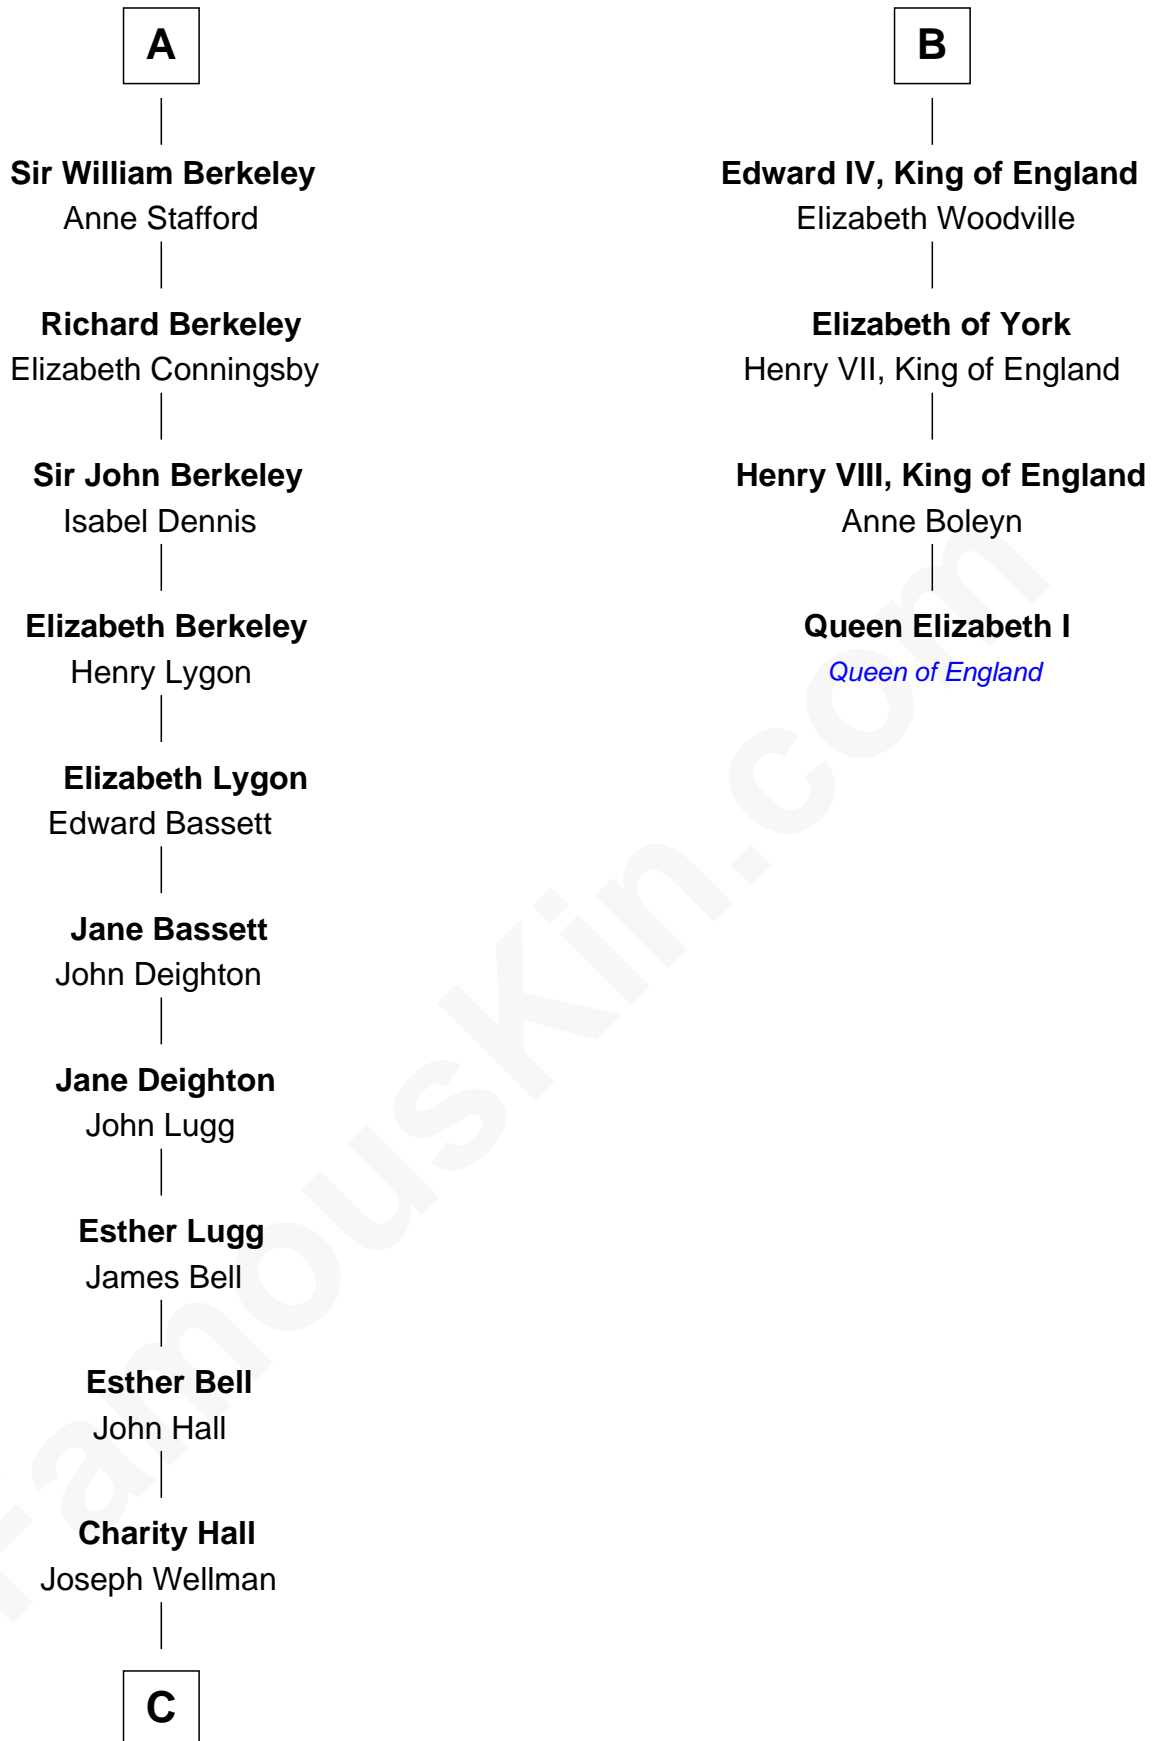

## Relationship Chart of

### Jack London

Author of "The Call of the Wild"

10th cousin 11 times removed of

**Queen Elizabeth I**  
Queen of England

**Sir Roger de Quincy**  
Helen of Galloway

**C**

—  
**Adam Wellman**

Esther Mann

—  
**Joel Wellman**

Betsey Baker

—  
**Marshall Daniel Wellman**

Eleanor Garrett Jones

—  
**Flora Wellman**

William Henry Chaney

—  
**Jack London**

*Author of "The Call of the Wild"*