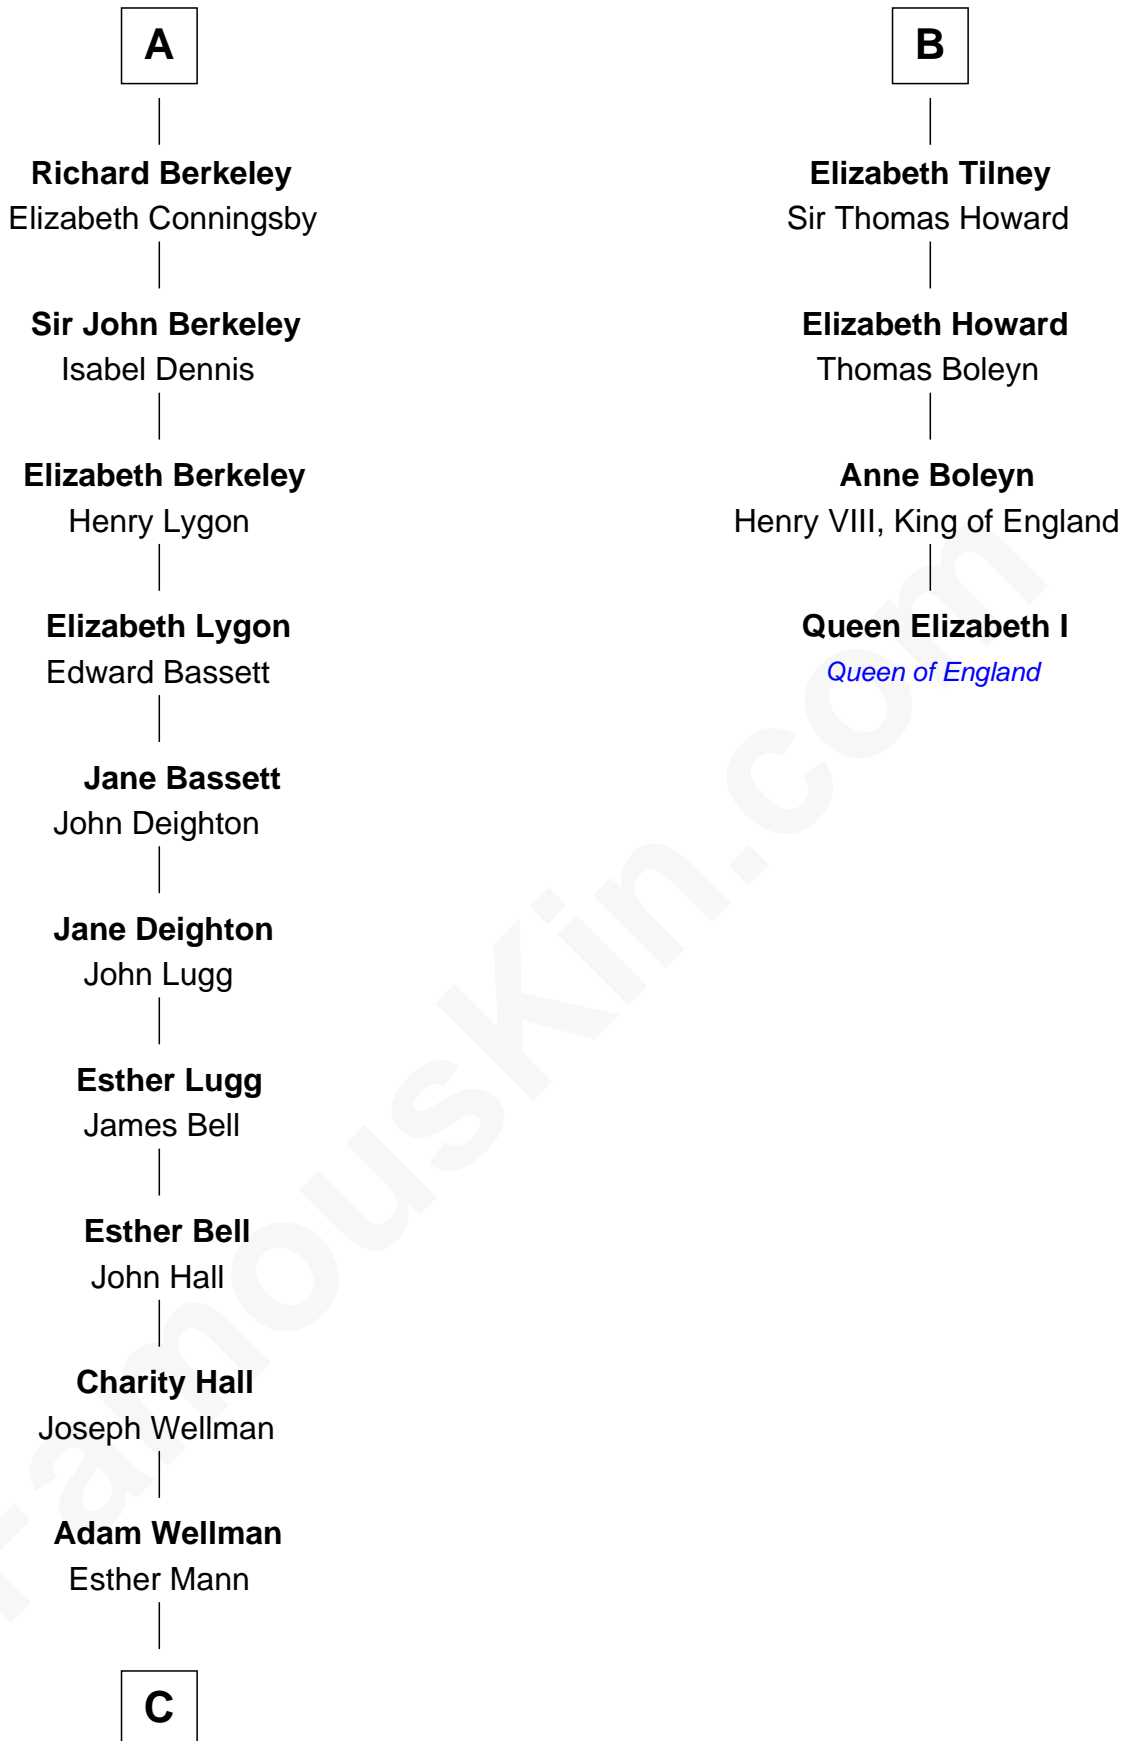

FamousKin.com Relationship Chart of

Jack London

Author of "The Call of the Wild"

10th cousin 10 times removed of

Queen Elizabeth I

Queen of England

Sir William de Cantilupe

Eve de Braiose

C

—
Joel Wellman

Betsey Baker

—
Marshall Daniel Wellman

Eleanor Garrett Jones

—
Flora Wellman

William Henry Chaney

—
Jack London