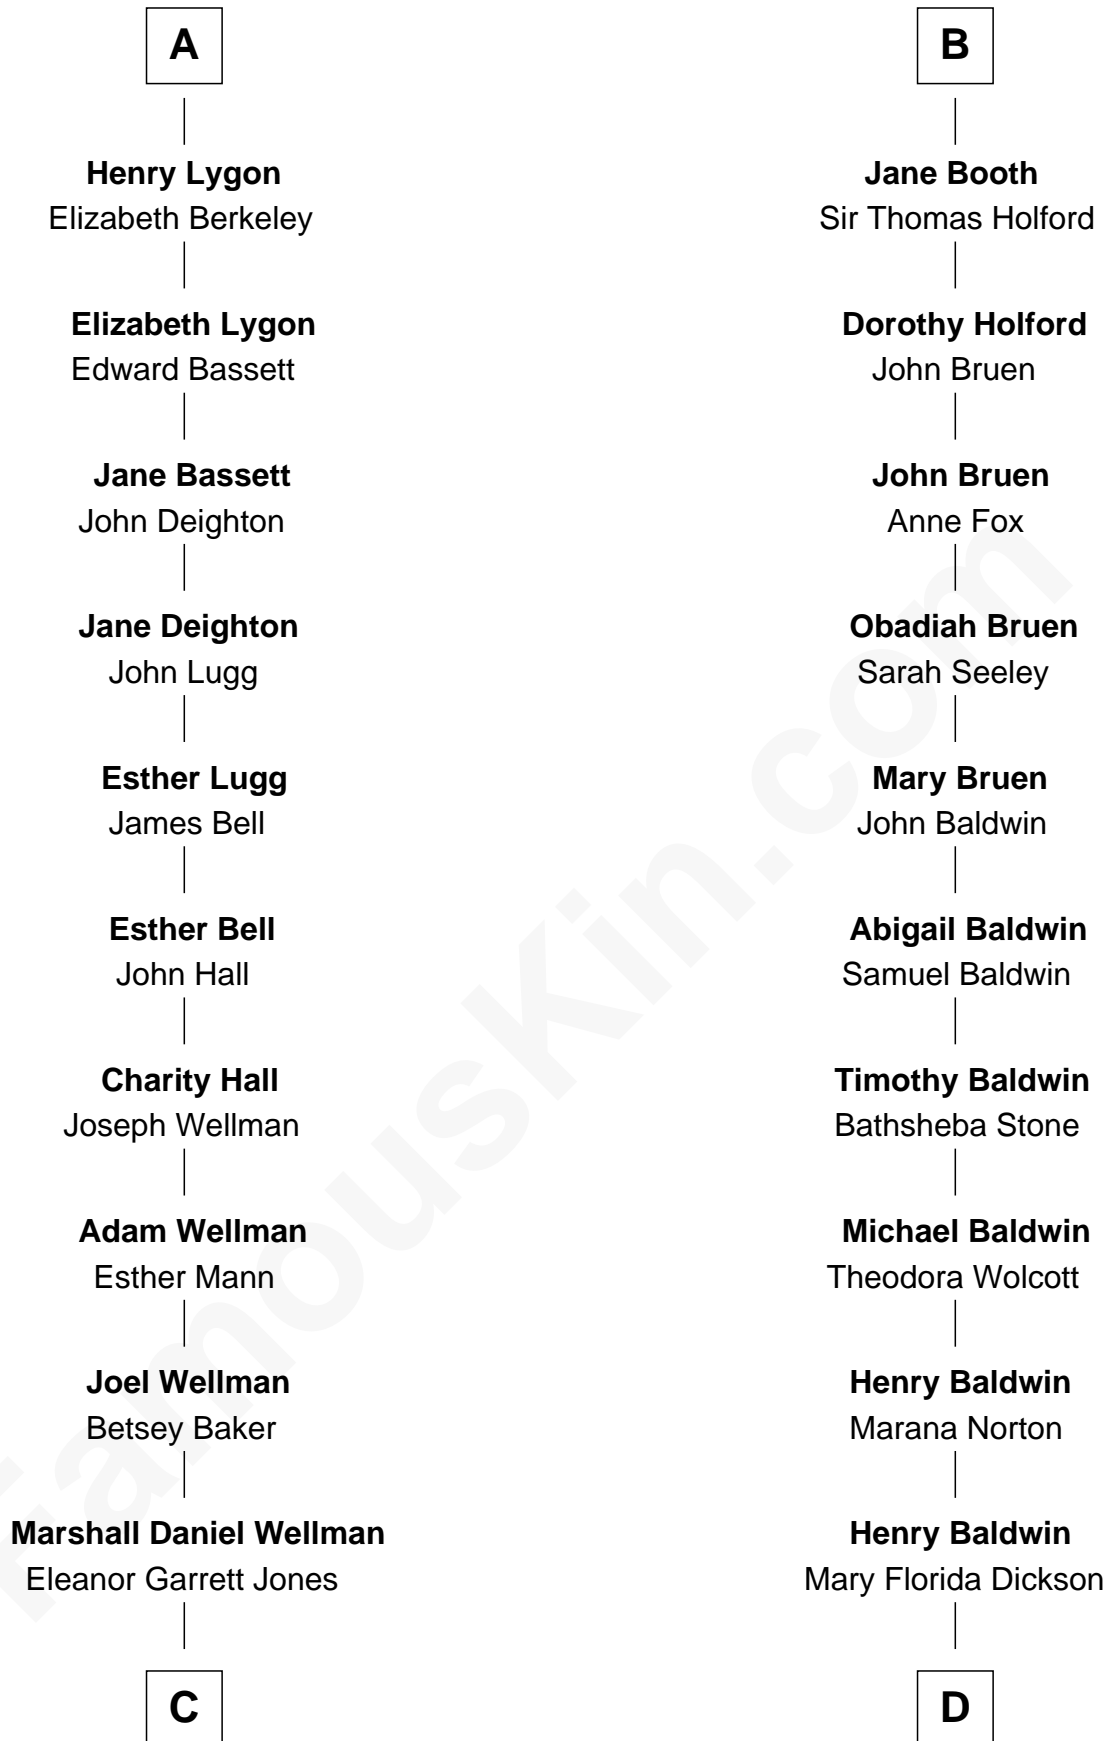

FamousKin.com Relationship Chart of

Jack London

Author of "The Call of the Wild"

18th cousin 3 times removed of

Christopher Reeve

Movie Actor

Katherine de Hastang

Ralph de Stafford

C

Flora Wellman
William Henry Chaney

Jack London
Author of "The Call of the Wild"

D

Henry Baldwin
Katherine Irving Dayton

Margaretta Willis Baldwin
Augustus Henry Reeve

Richard Henry Reeve
Anne Conrad D'Olier