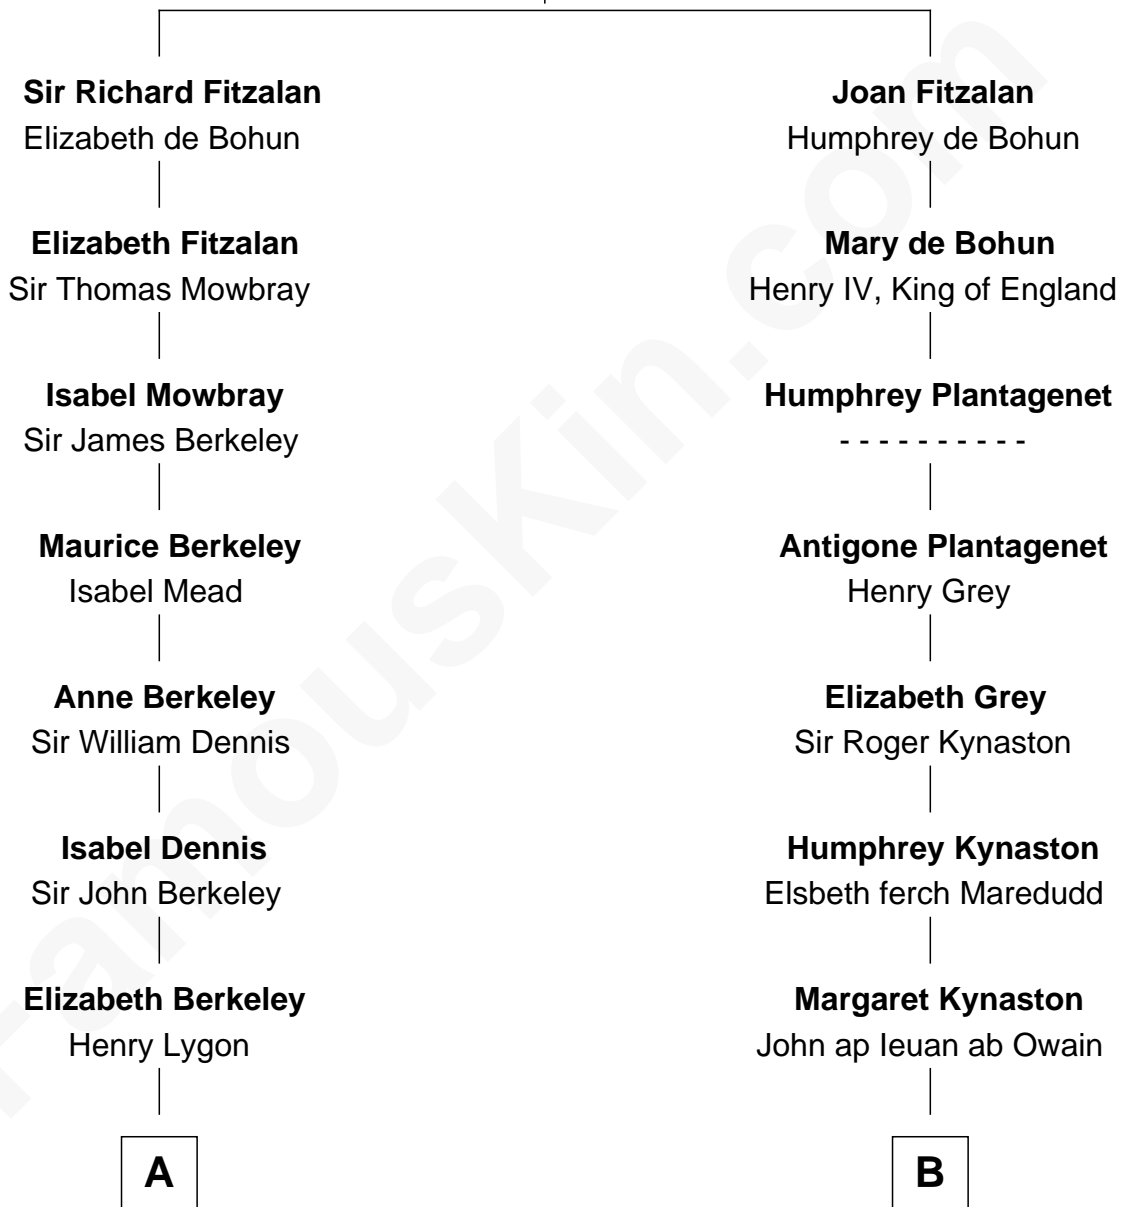

FamousKin.com Relationship Chart of

Jack London

Author of "The Call of the Wild"

17th cousin 3 times removed of

Christopher Reeve

Movie Actor

Richard Fitzalan
Eleanor Plantagenet

C

Augustus Henry Reeve
Margaretta Willis Baldwin

Richard Henry Reeve
Anne Conrad D'Olier

Franklin D'Olier Reeve
Barbara Pitney Lamb

Christopher Reeve
Movie Actor