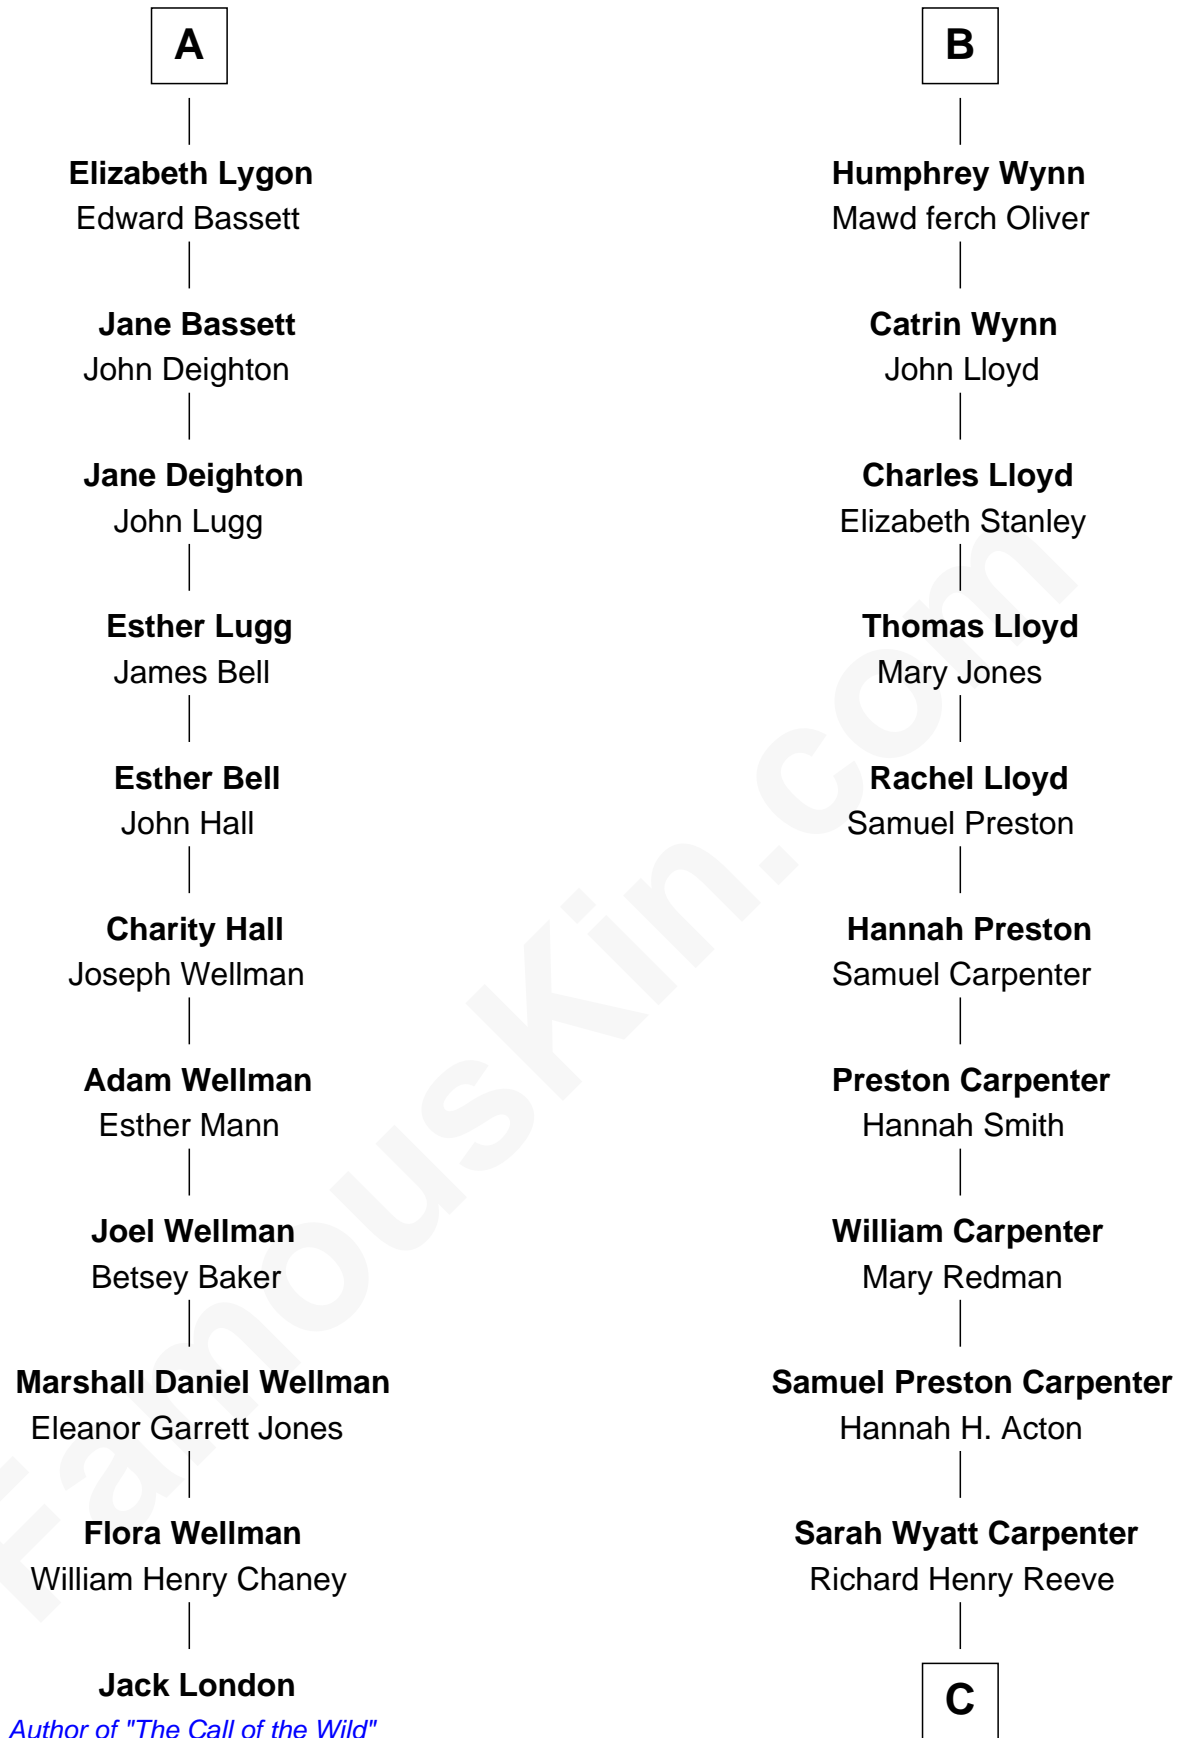

FamousKin.com Relationship Chart of

Jack London

Author of "The Call of the Wild"

17th cousin 3 times removed of

Christopher Reeve

Movie Actor

Richard Fitzalan
Eleanor Plantagenet

C