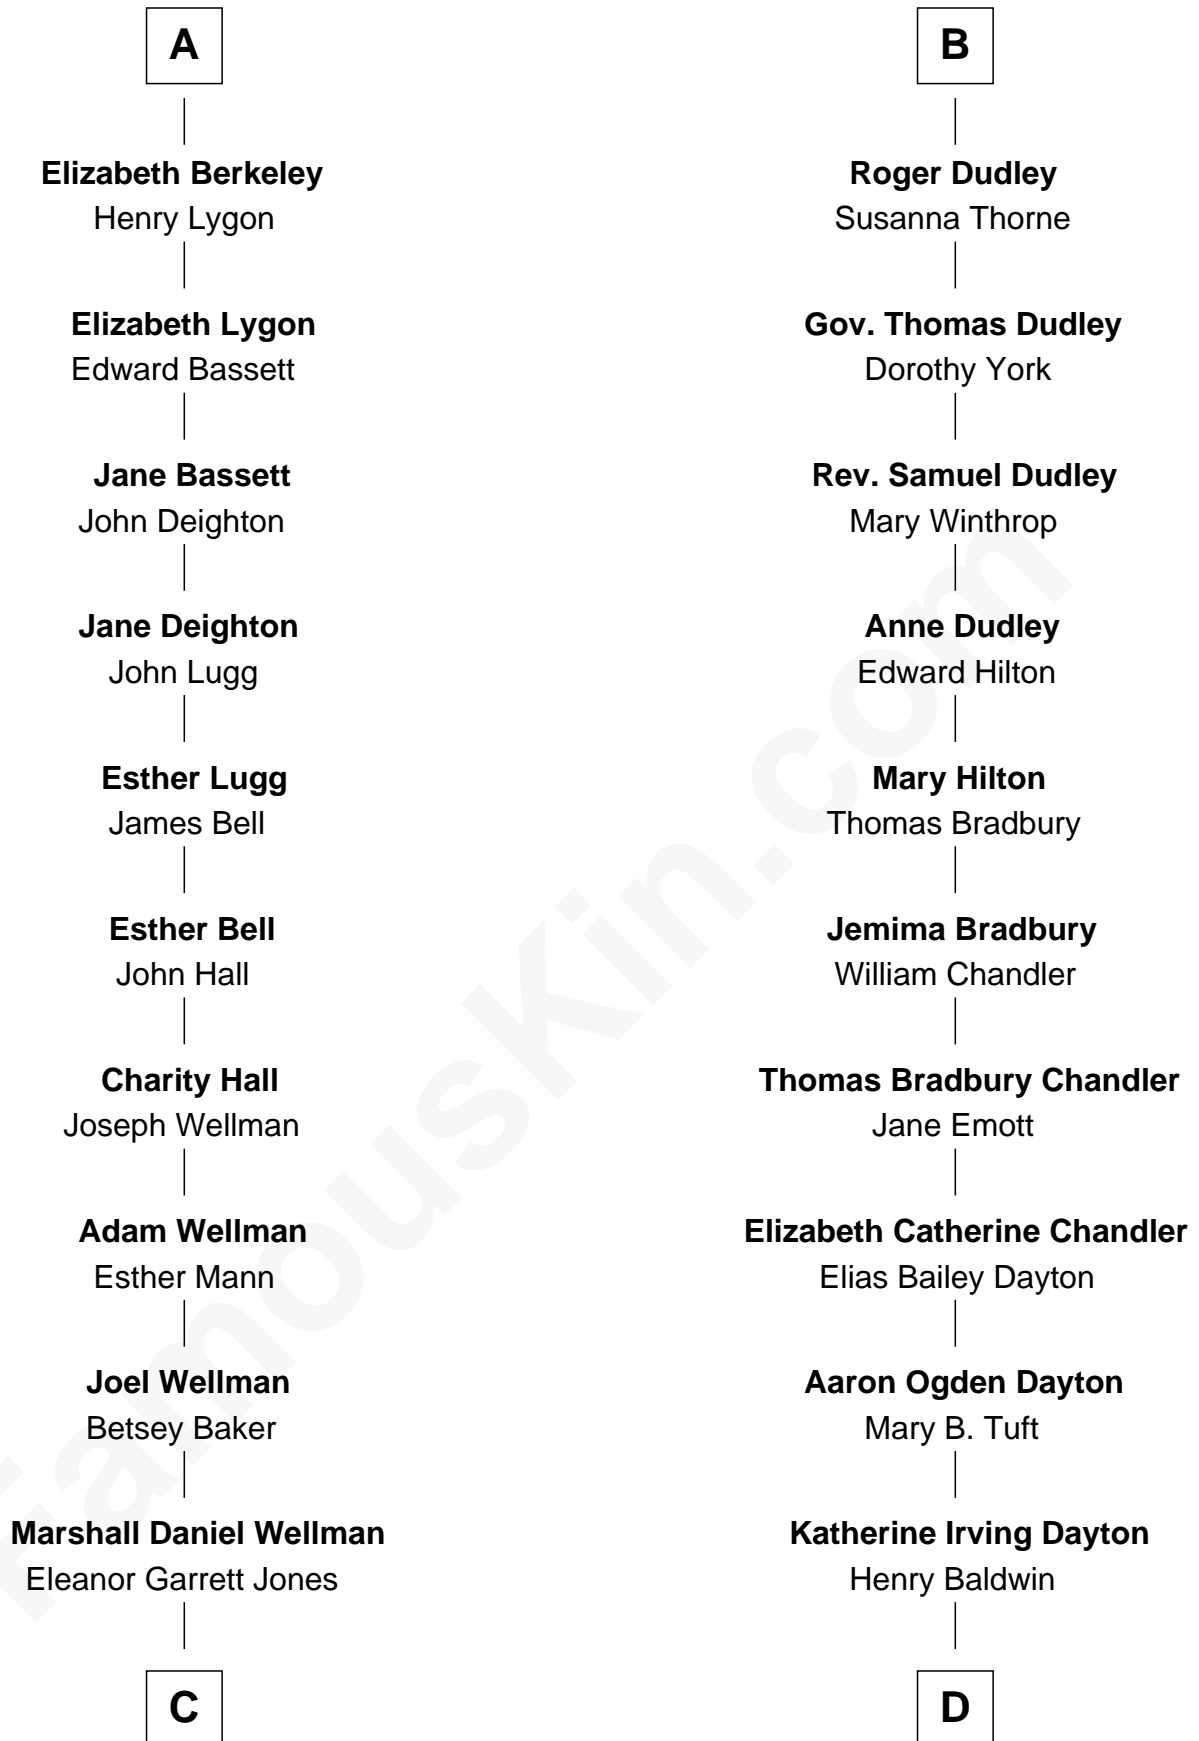

FamousKin.com Relationship Chart of

Jack London

Author of "The Call of the Wild"

18th cousin 2 times removed of

Christopher Reeve

Movie Actor

Sir Maurice de Berkeley

Eve la Zouche

Cecily Willoughby

Sir John Sutton

Cecily Grey

Sir Henry Dudley

- - - - - Ashton

Probable

B

C